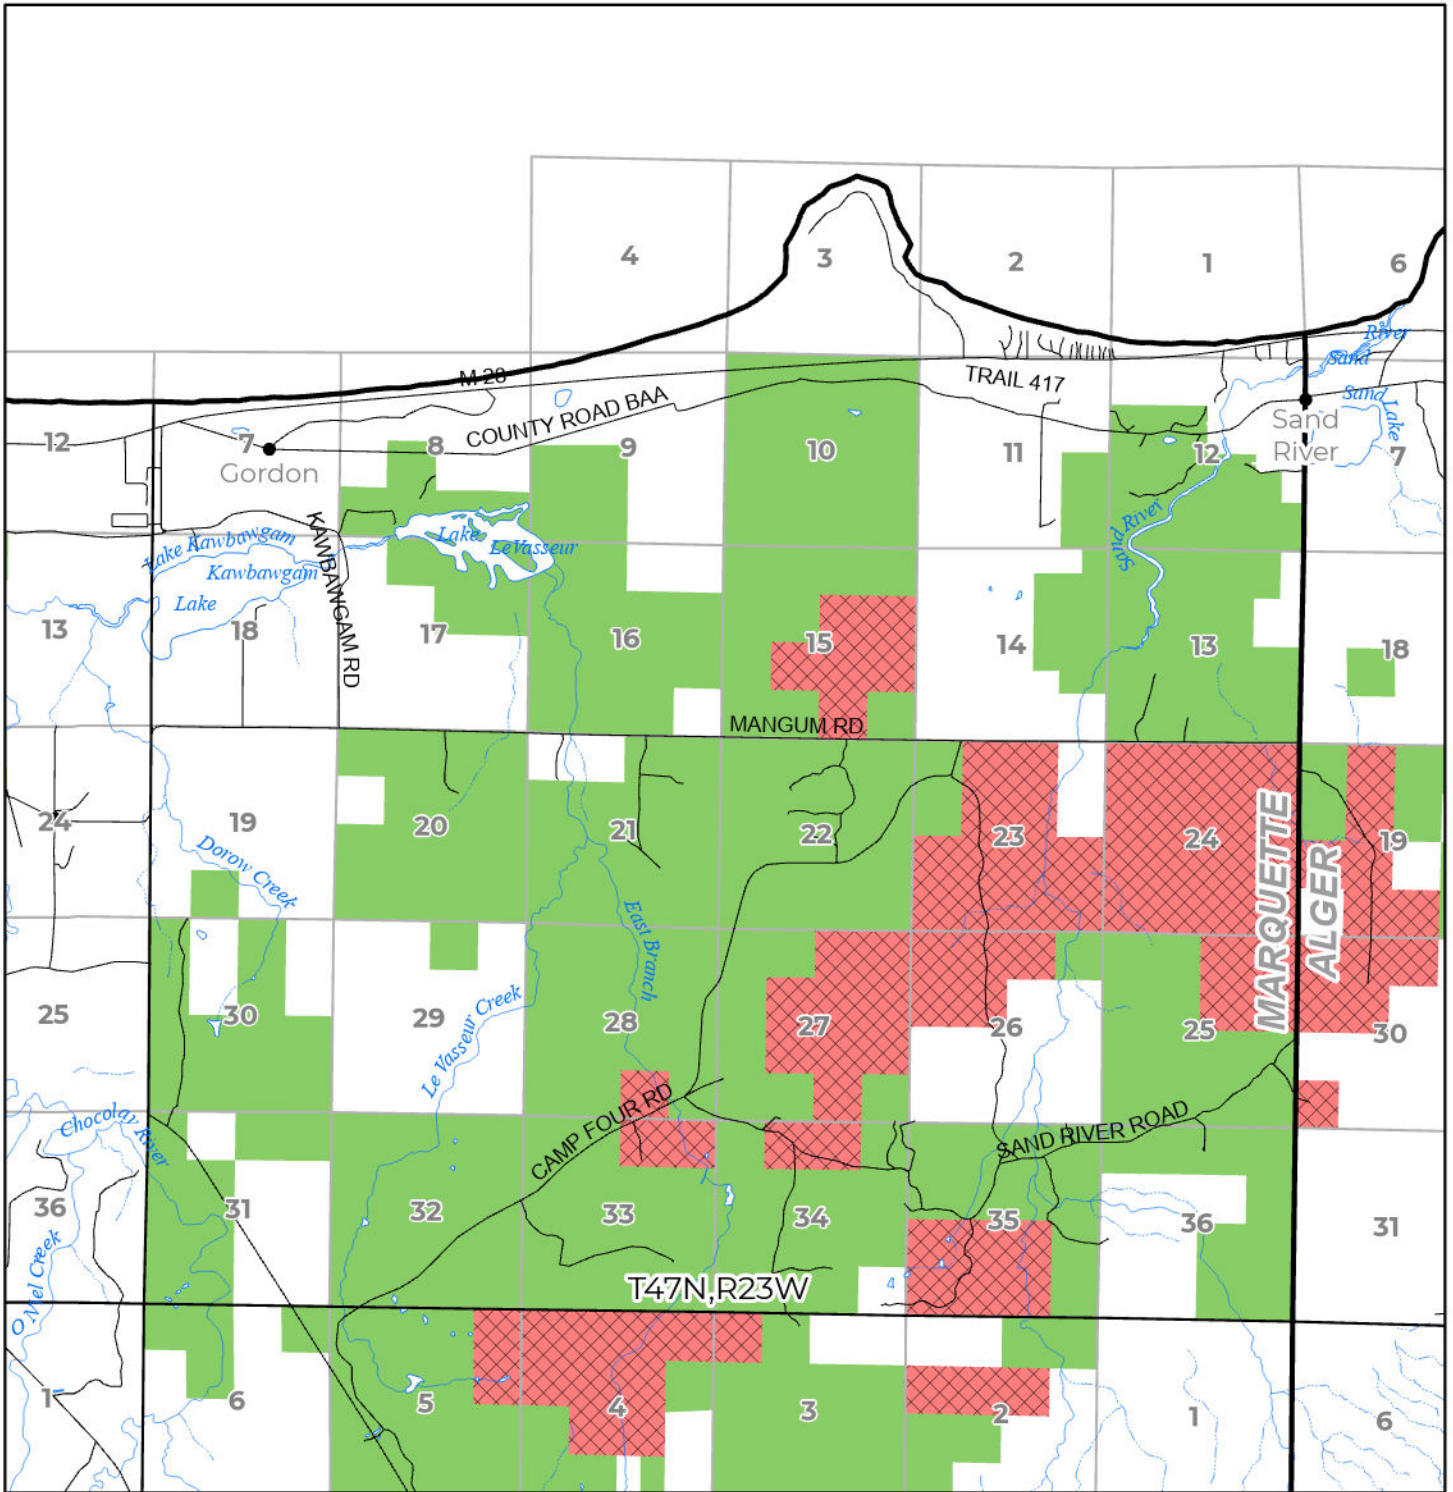

2024 FUELWOOD COLLECTION
 MARQUETTE COUNTY
 T47N,R23W

- Open (Recently Closed Timber Sale)
- Open
- Open (Military Restrictions - Possible closure from May to September)
- Closed