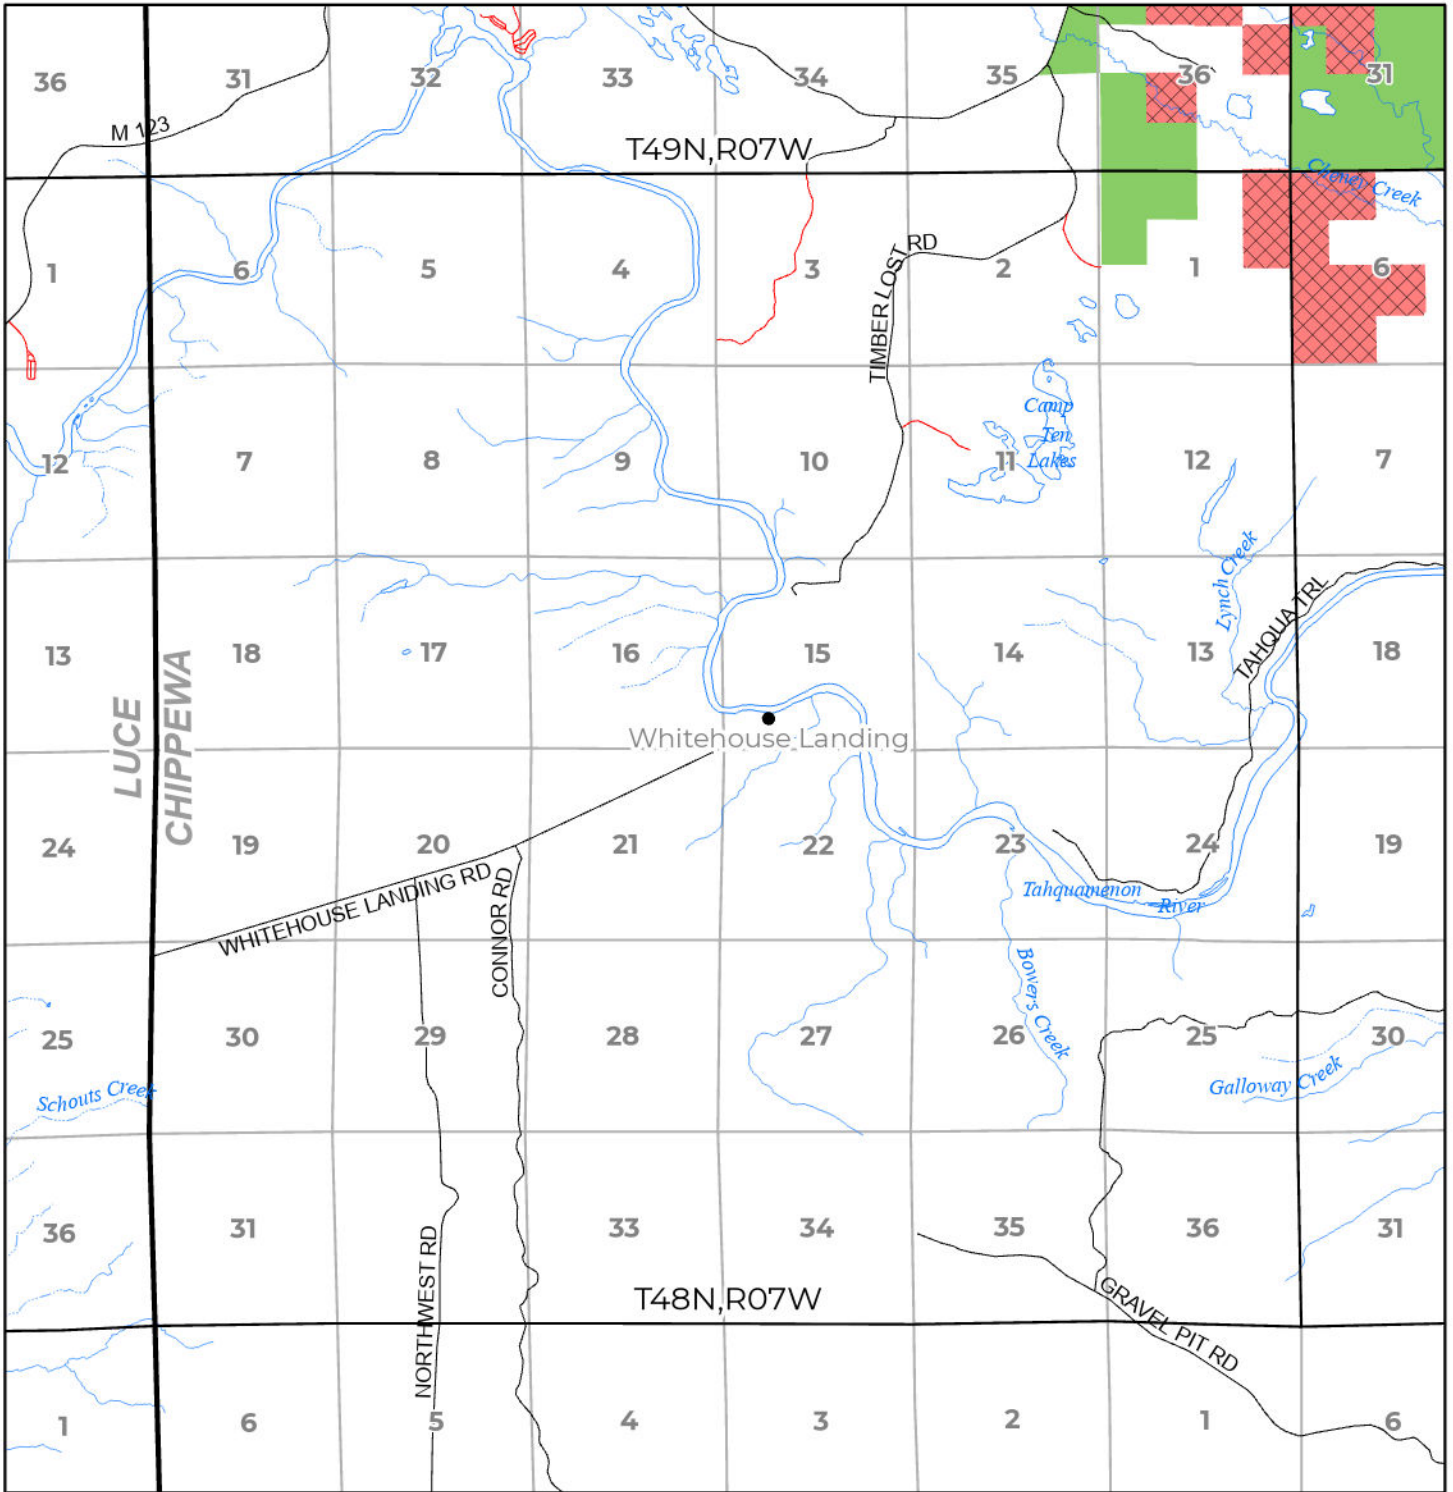

2024 FUELWOOD COLLECTION
 CHIPPEWA COUNTY
T48N,R07W

- Open (Recently Closed Timber Sale)
- Open
- Open (Military Restrictions – Possible closure from May to September)
- Closed