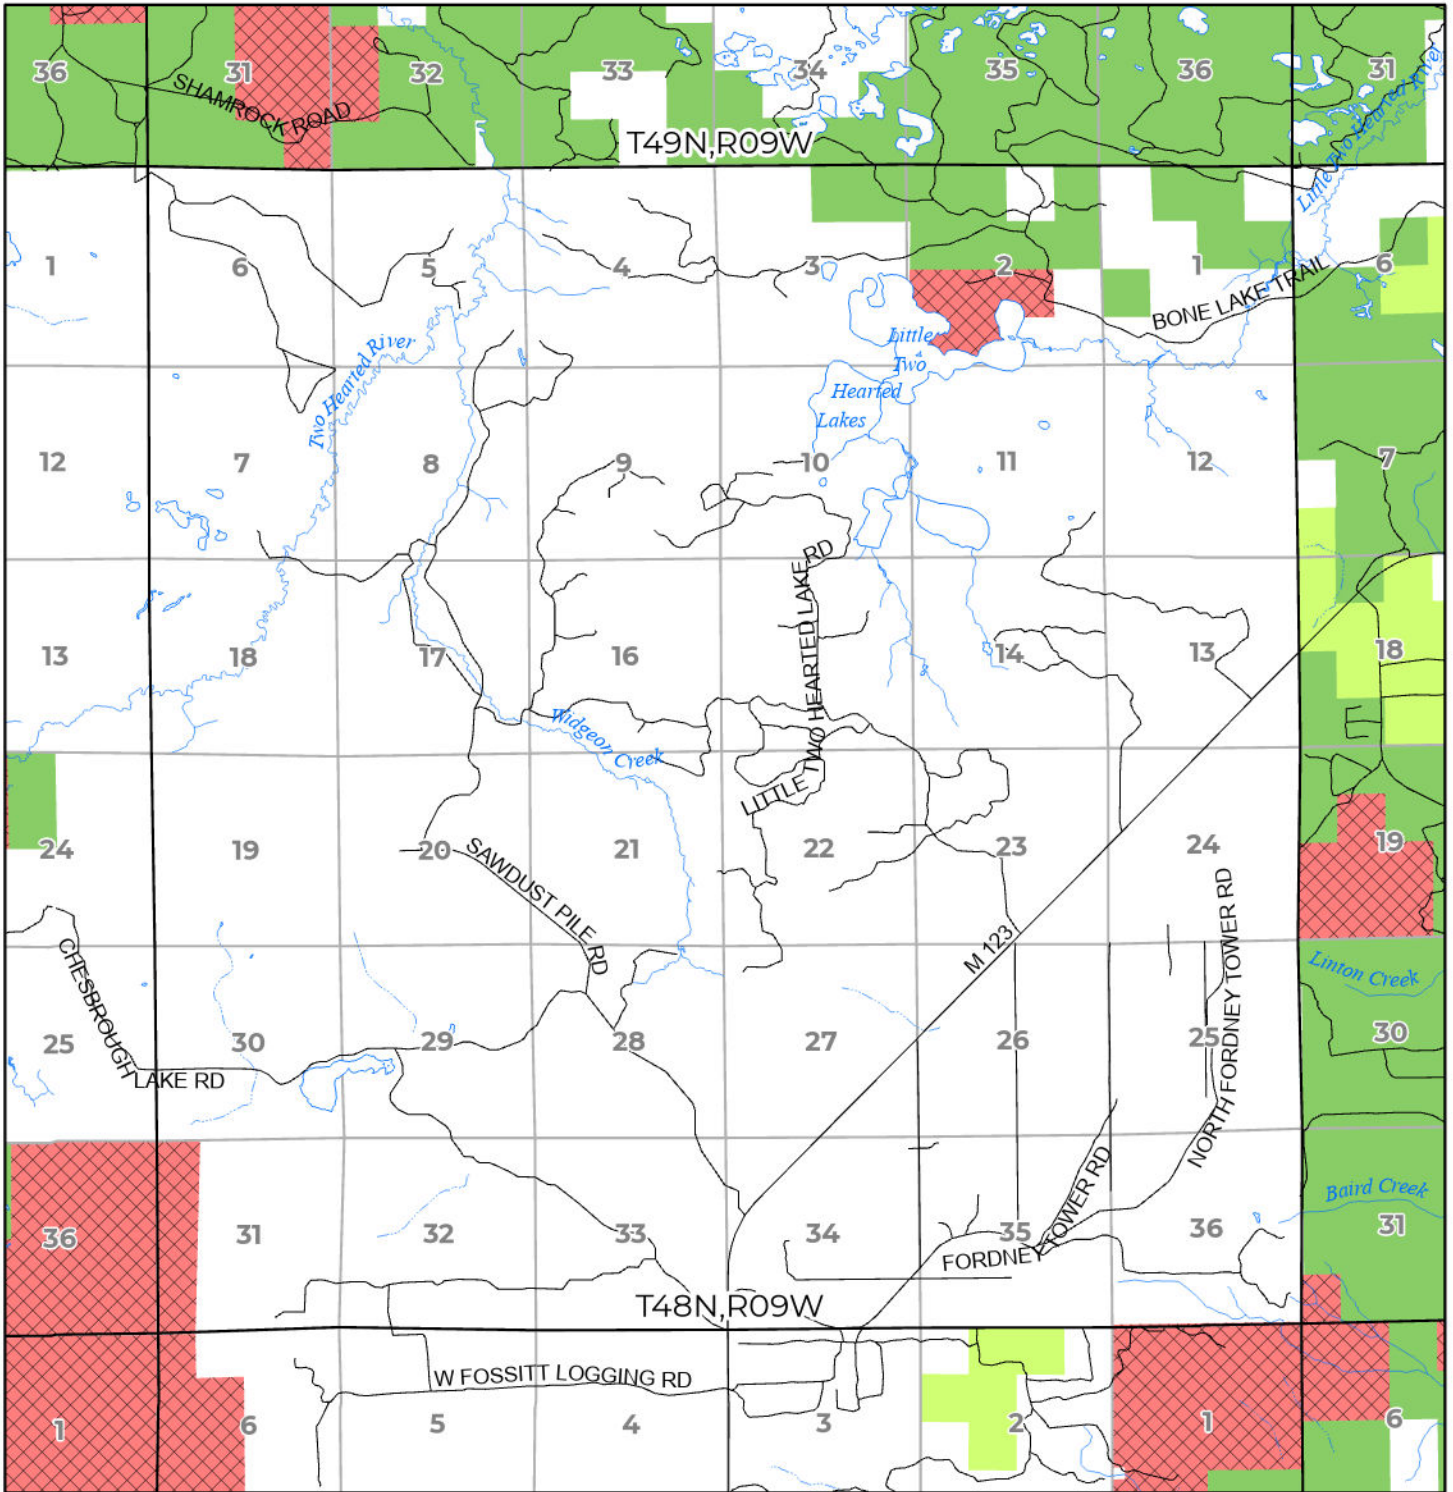

2024 FUELWOOD COLLECTION
 LUCE COUNTY
T48N,R09W

- Open (Recently Closed Timber Sale)
- Open
- Open (Military Restrictions - Possible closure from May to September)
- Closed