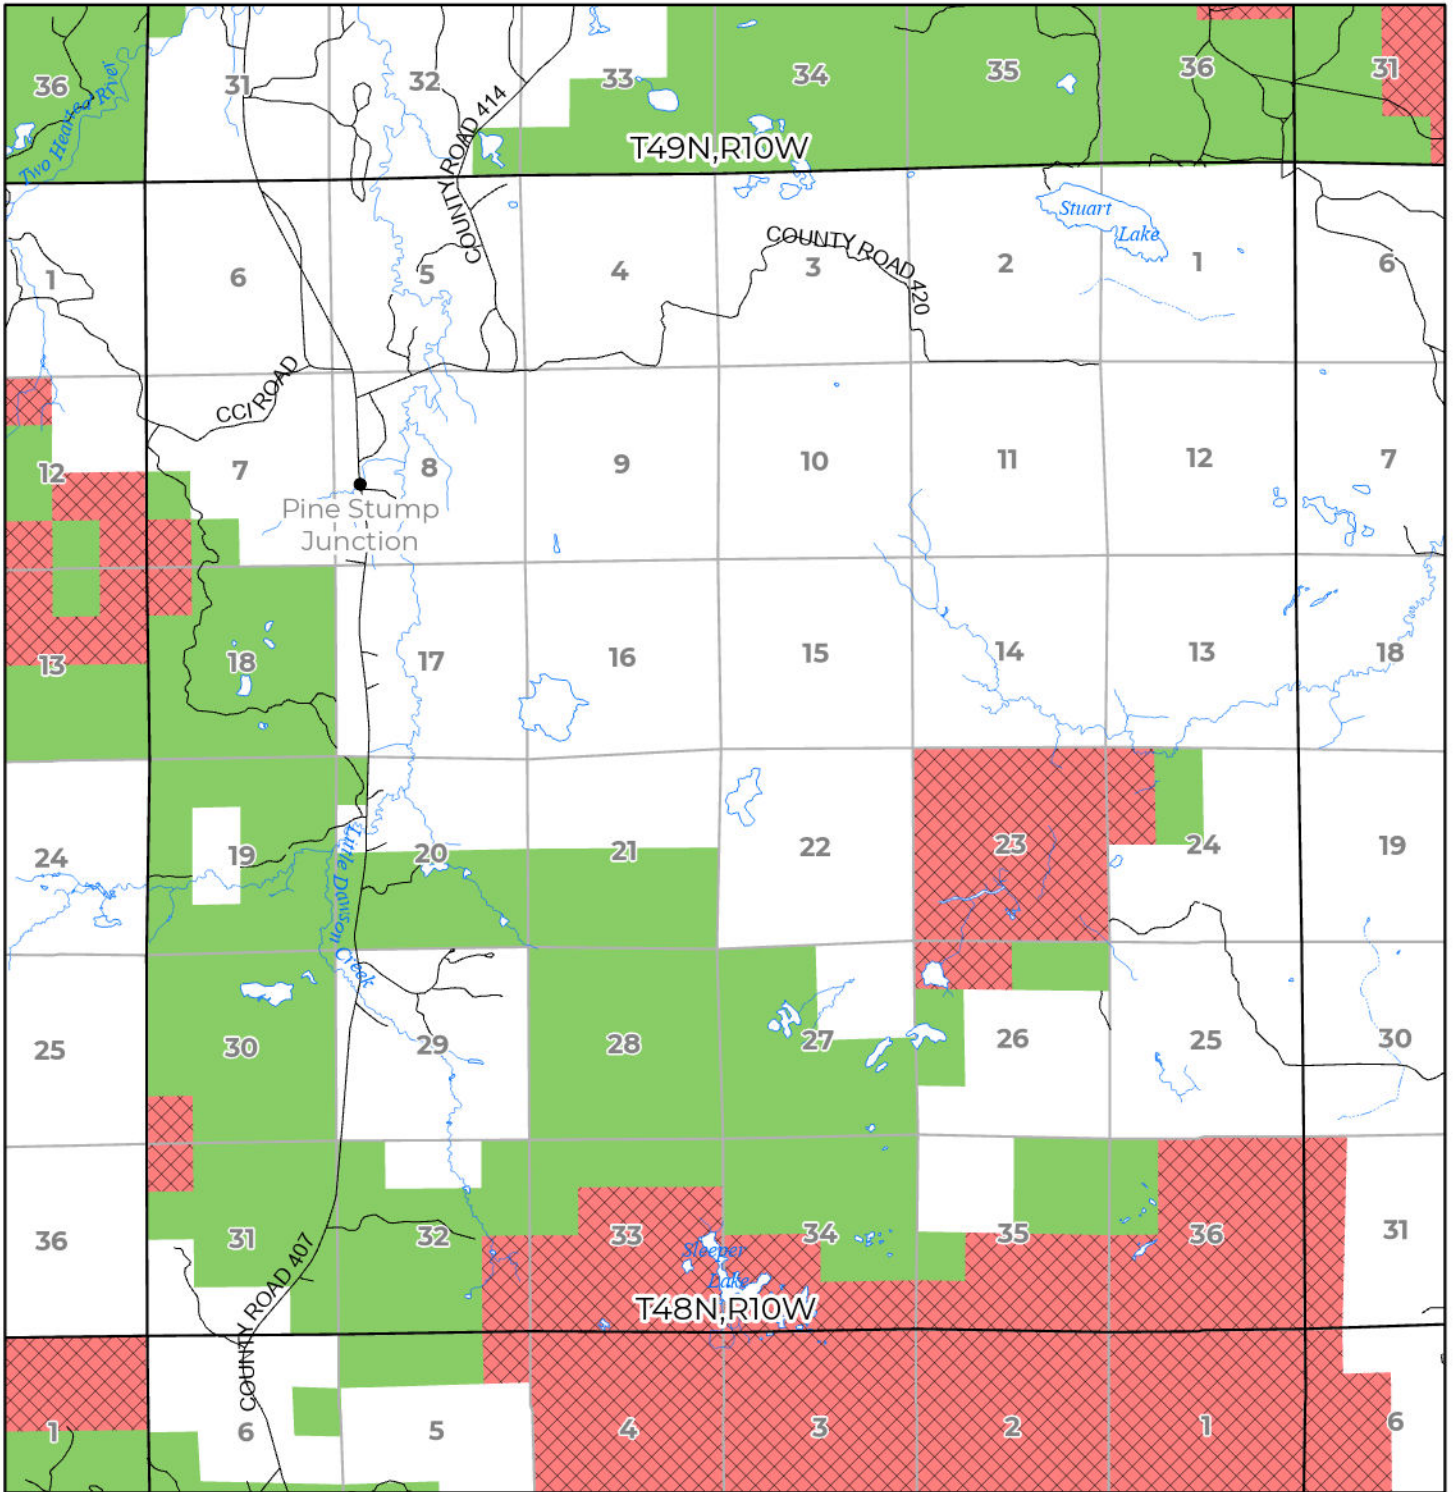

2024 FUELWOOD COLLECTION
 LUCE COUNTY
T48N,R10W

- Open (Recently Closed Timber Sale)
- Open
- Open (Military Restrictions - Possible closure from May to September)
- Closed