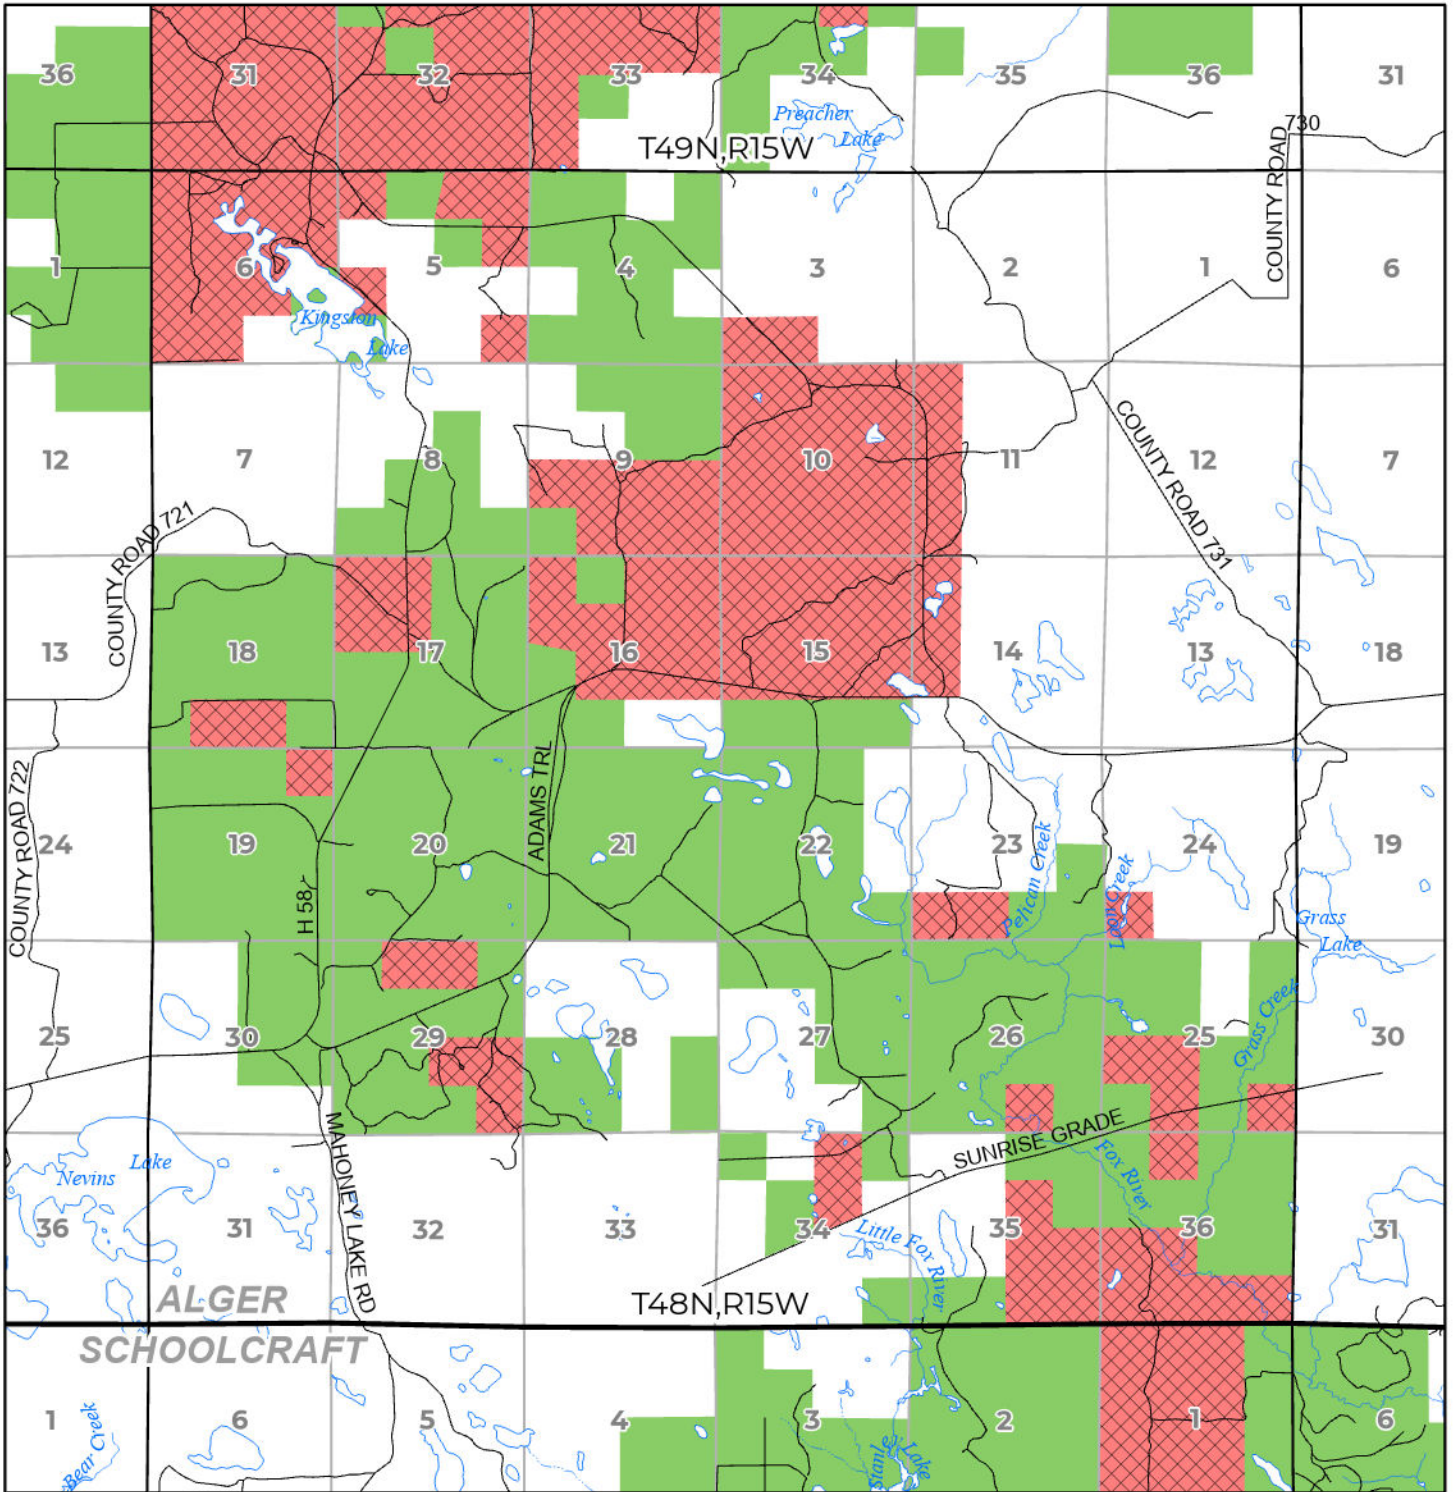

2024 FUELWOOD COLLECTION
 ALGER COUNTY
T48N,R15W

- Open (Recently Closed Timber Sale)
- Open
- Open (Military Restrictions - Possible closure from May to September)
- Closed