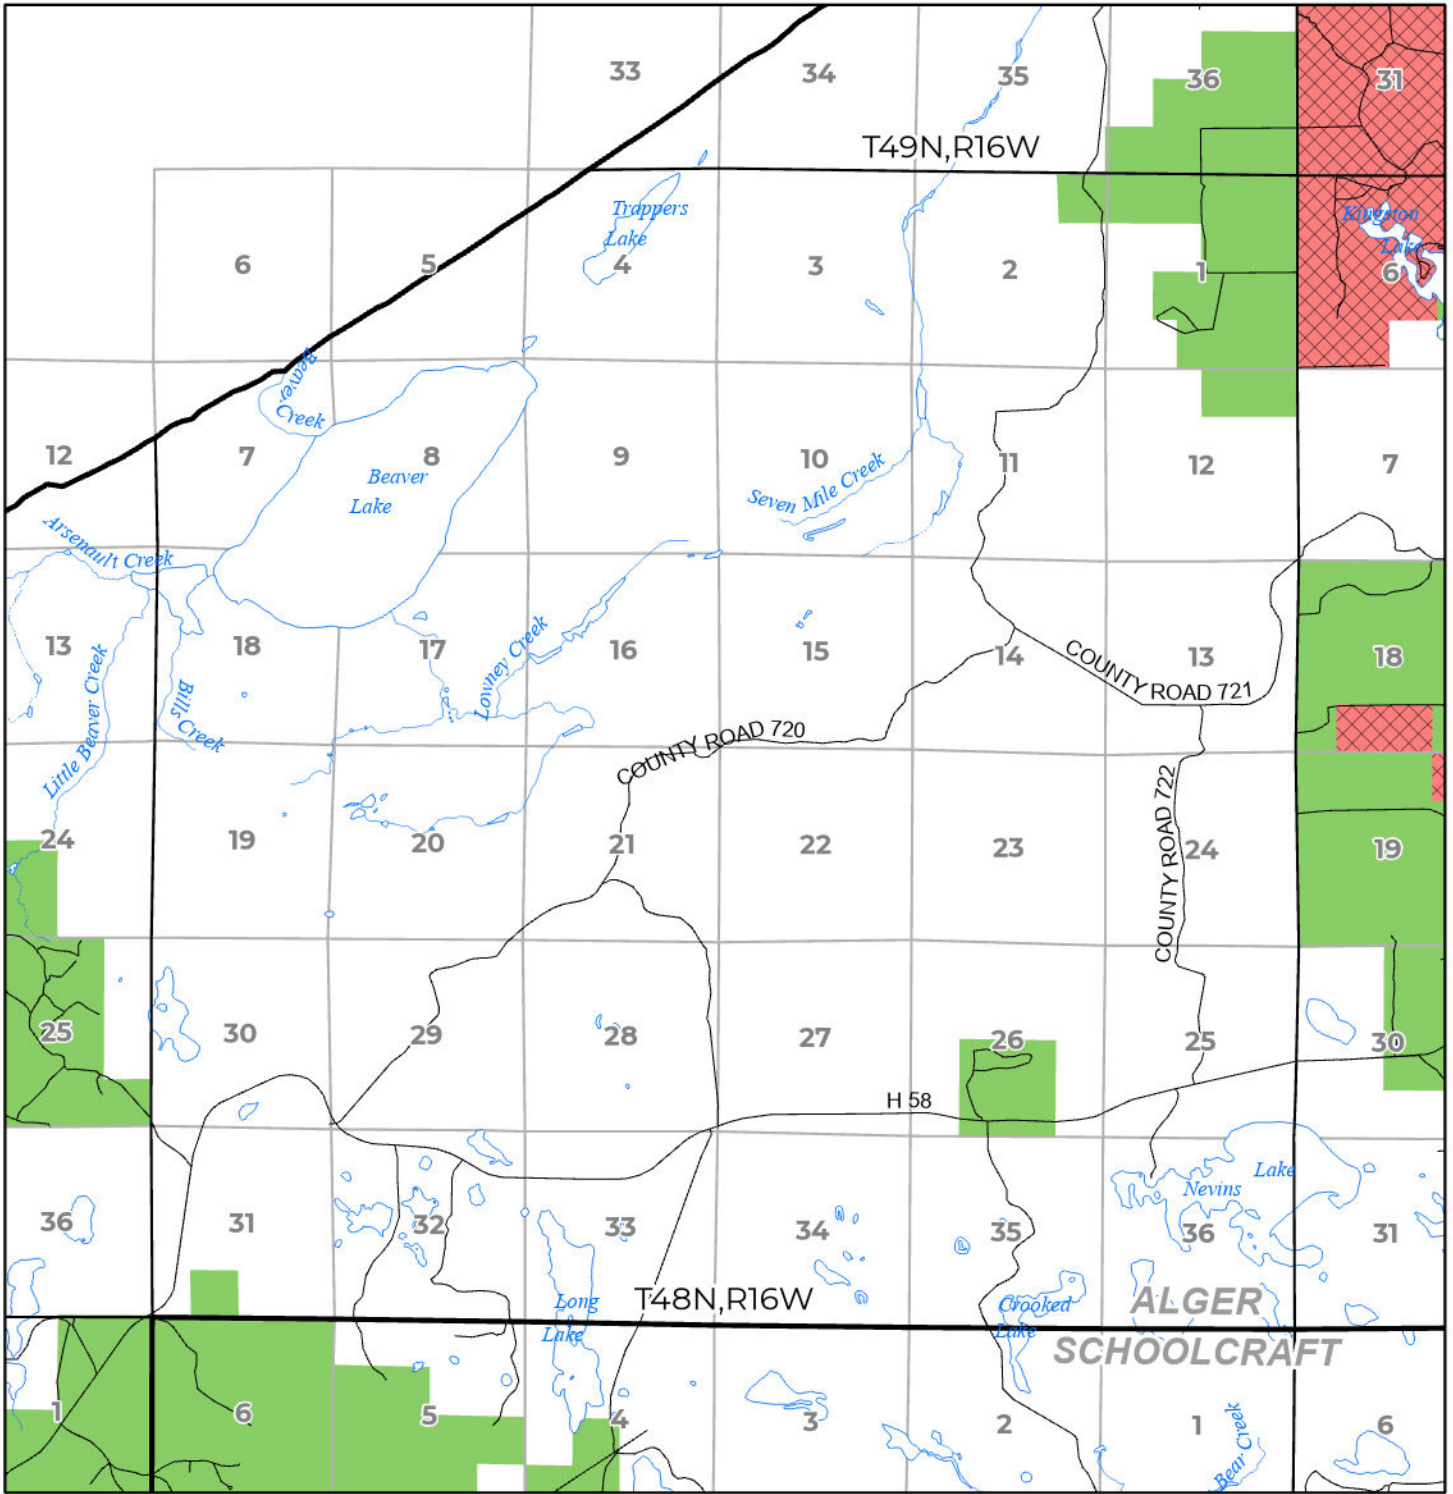

2024 FUELWOOD COLLECTION
 ALGER COUNTY
T48N,R16W

- Open (Recently Closed Timber Sale)
- Open
- Open (Military Restrictions – Possible closure from May to September)
- Closed