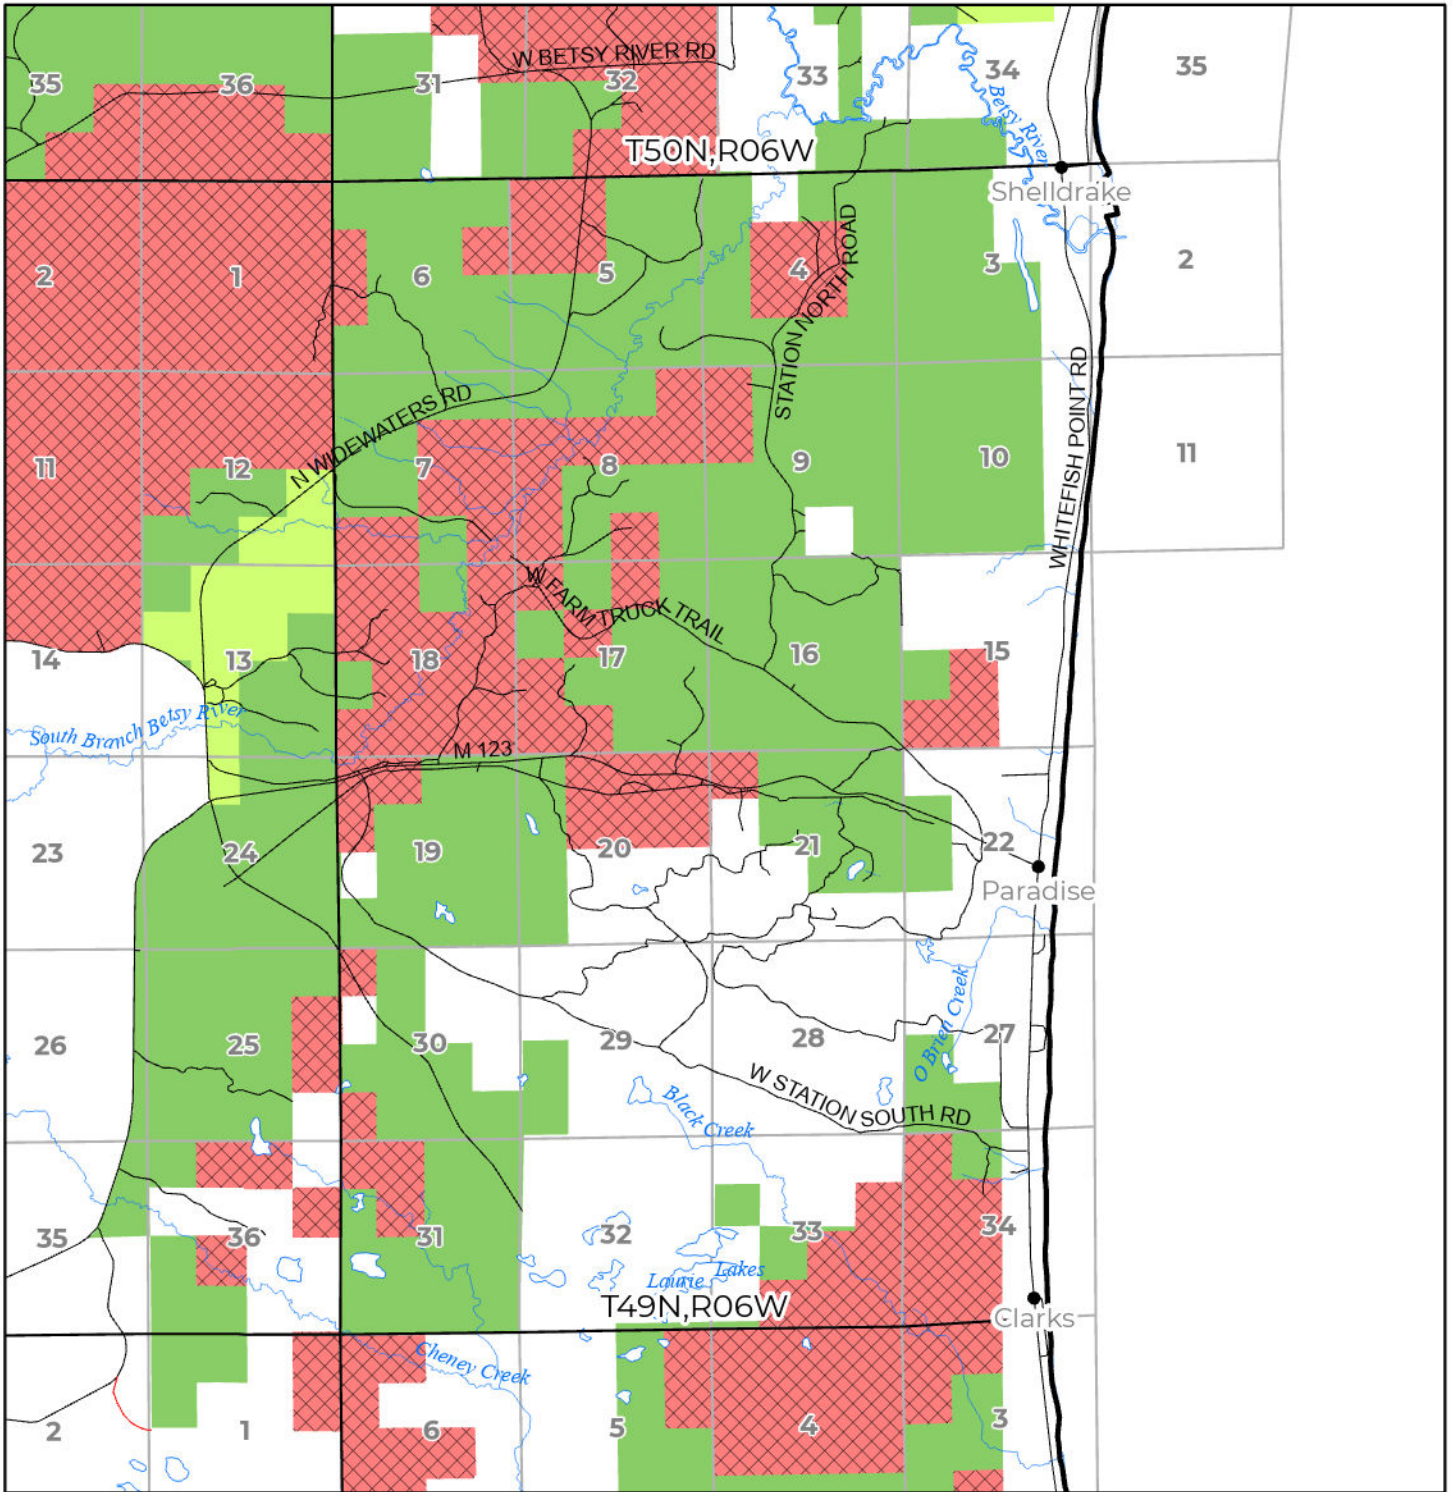

2024 FUELWOOD COLLECTION
 CHIPPEWA COUNTY
T49N,R06W

- Open (Recently Closed Timber Sale)
- Open
- Open (Military Restrictions - Possible closure from May to September)
- Closed