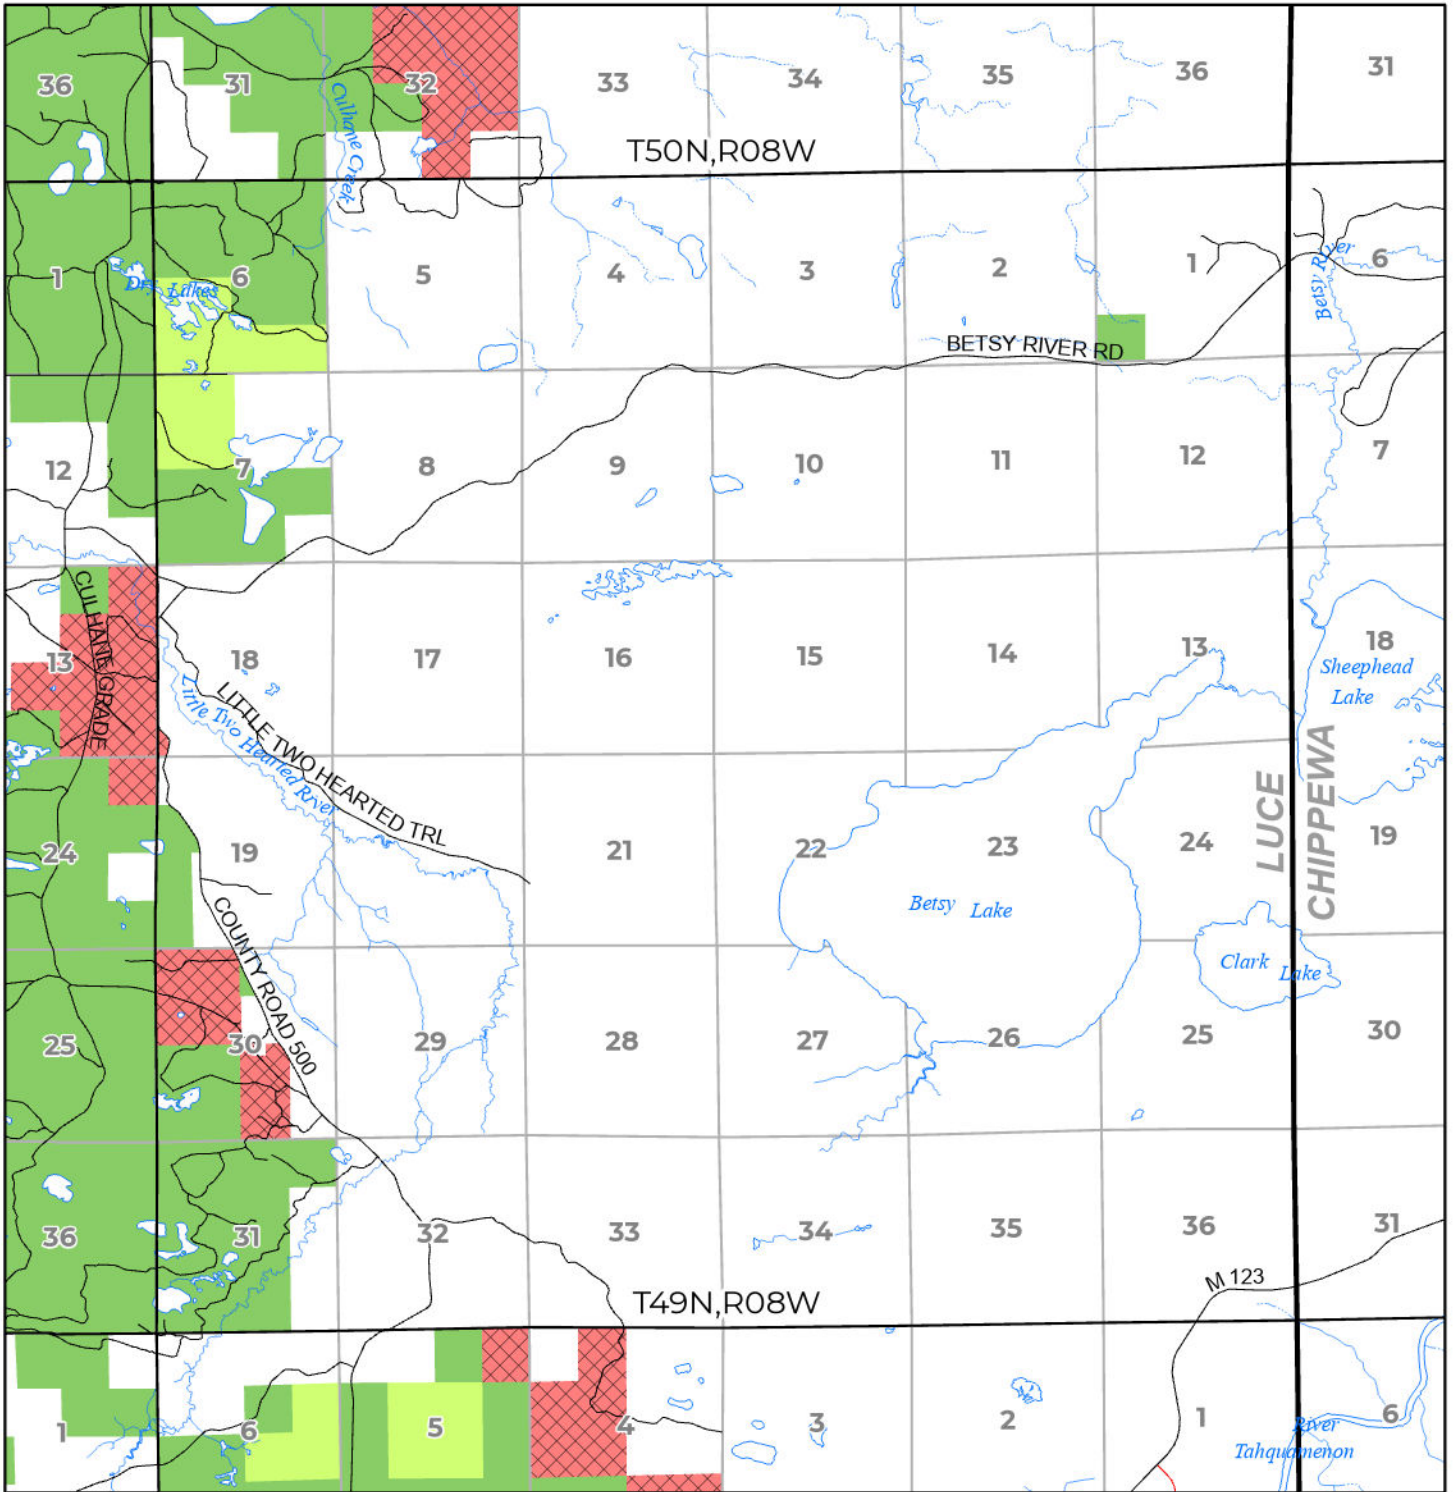

2024 FUELWOOD COLLECTION
 LUCE COUNTY
T49N,R08W

- Open (Recently Closed Timber Sale)
- Open
- Open (Military Restrictions - Possible closure from May to September)
- Closed

N

 Miles

 Effective: April 1, 2024