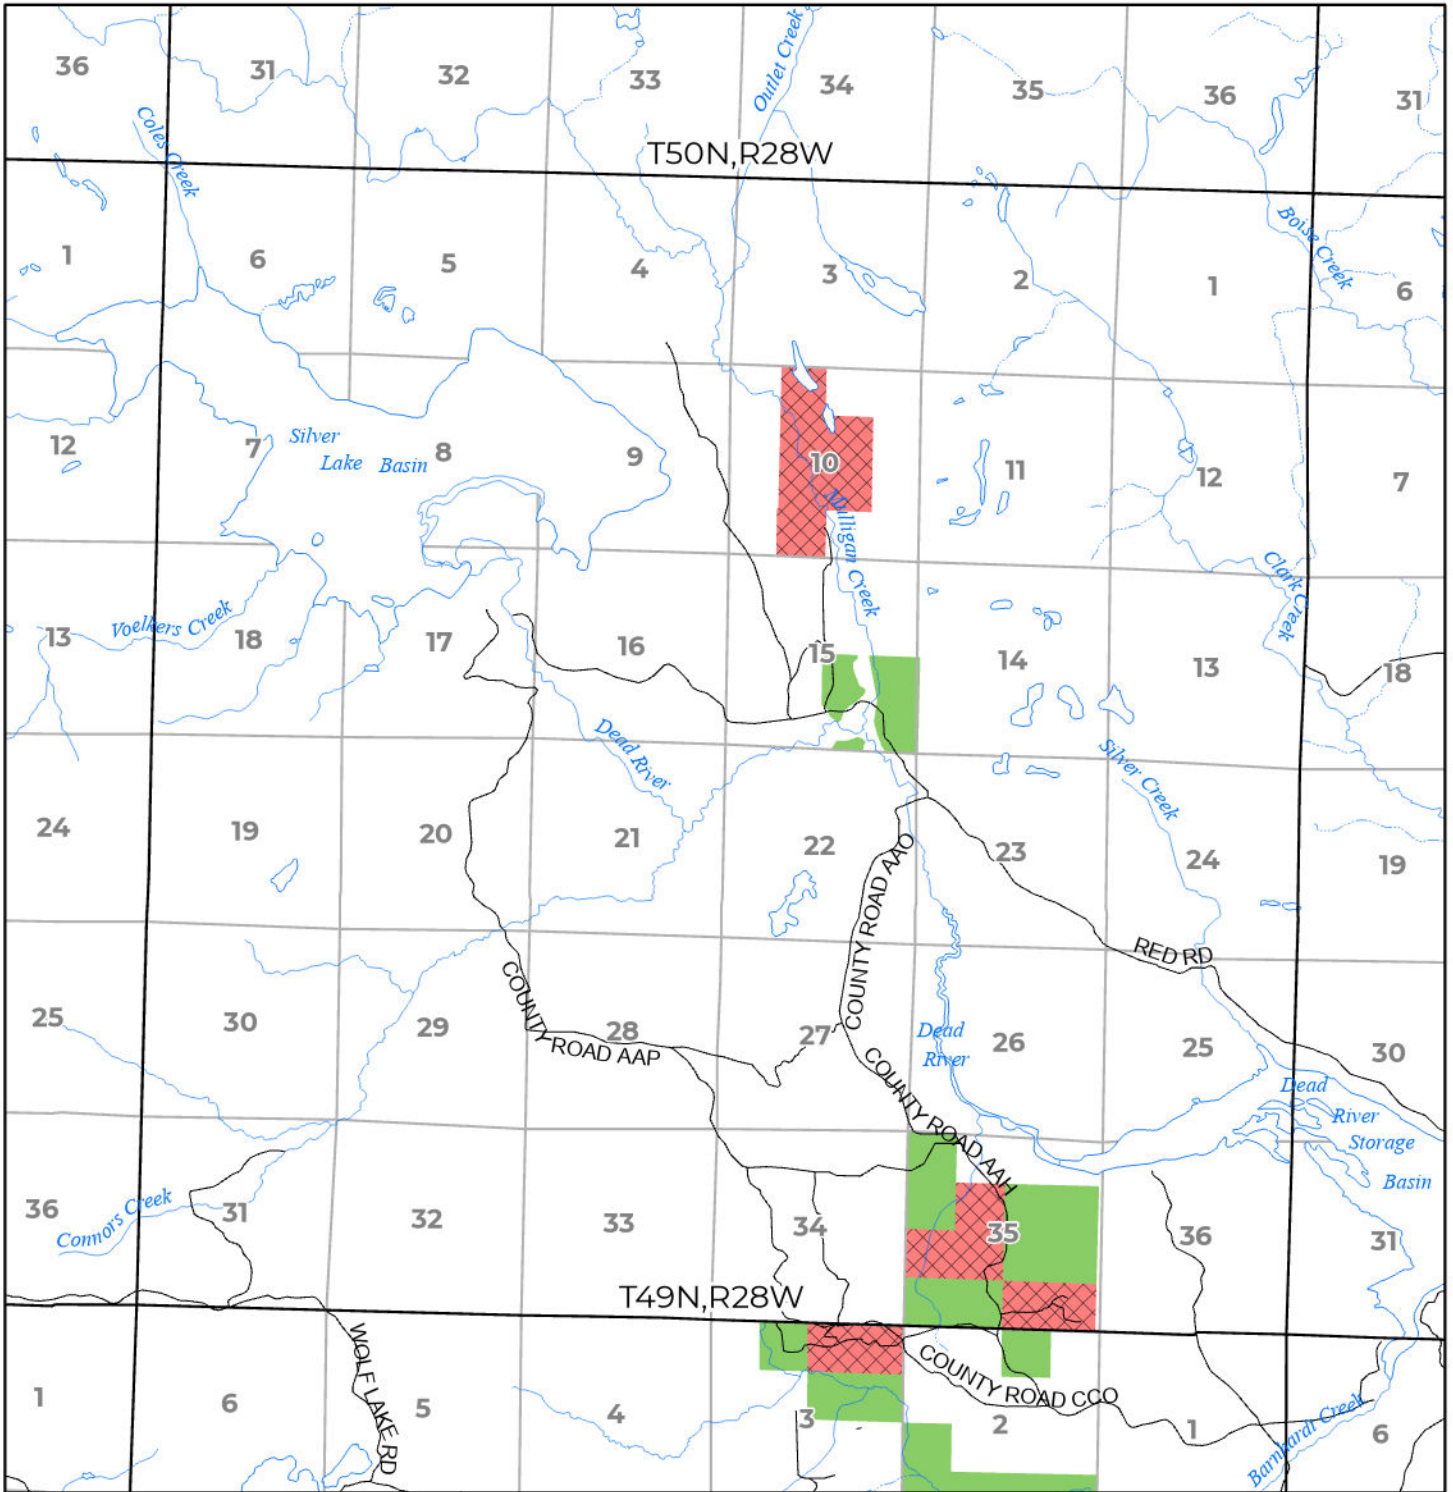

2024 FUELWOOD COLLECTION
 MARQUETTE COUNTY
T49N,R28W

- Open (Recently Closed Timber Sale)
- Open
- Open (Military Restrictions - Possible closure from May to September)
- Closed