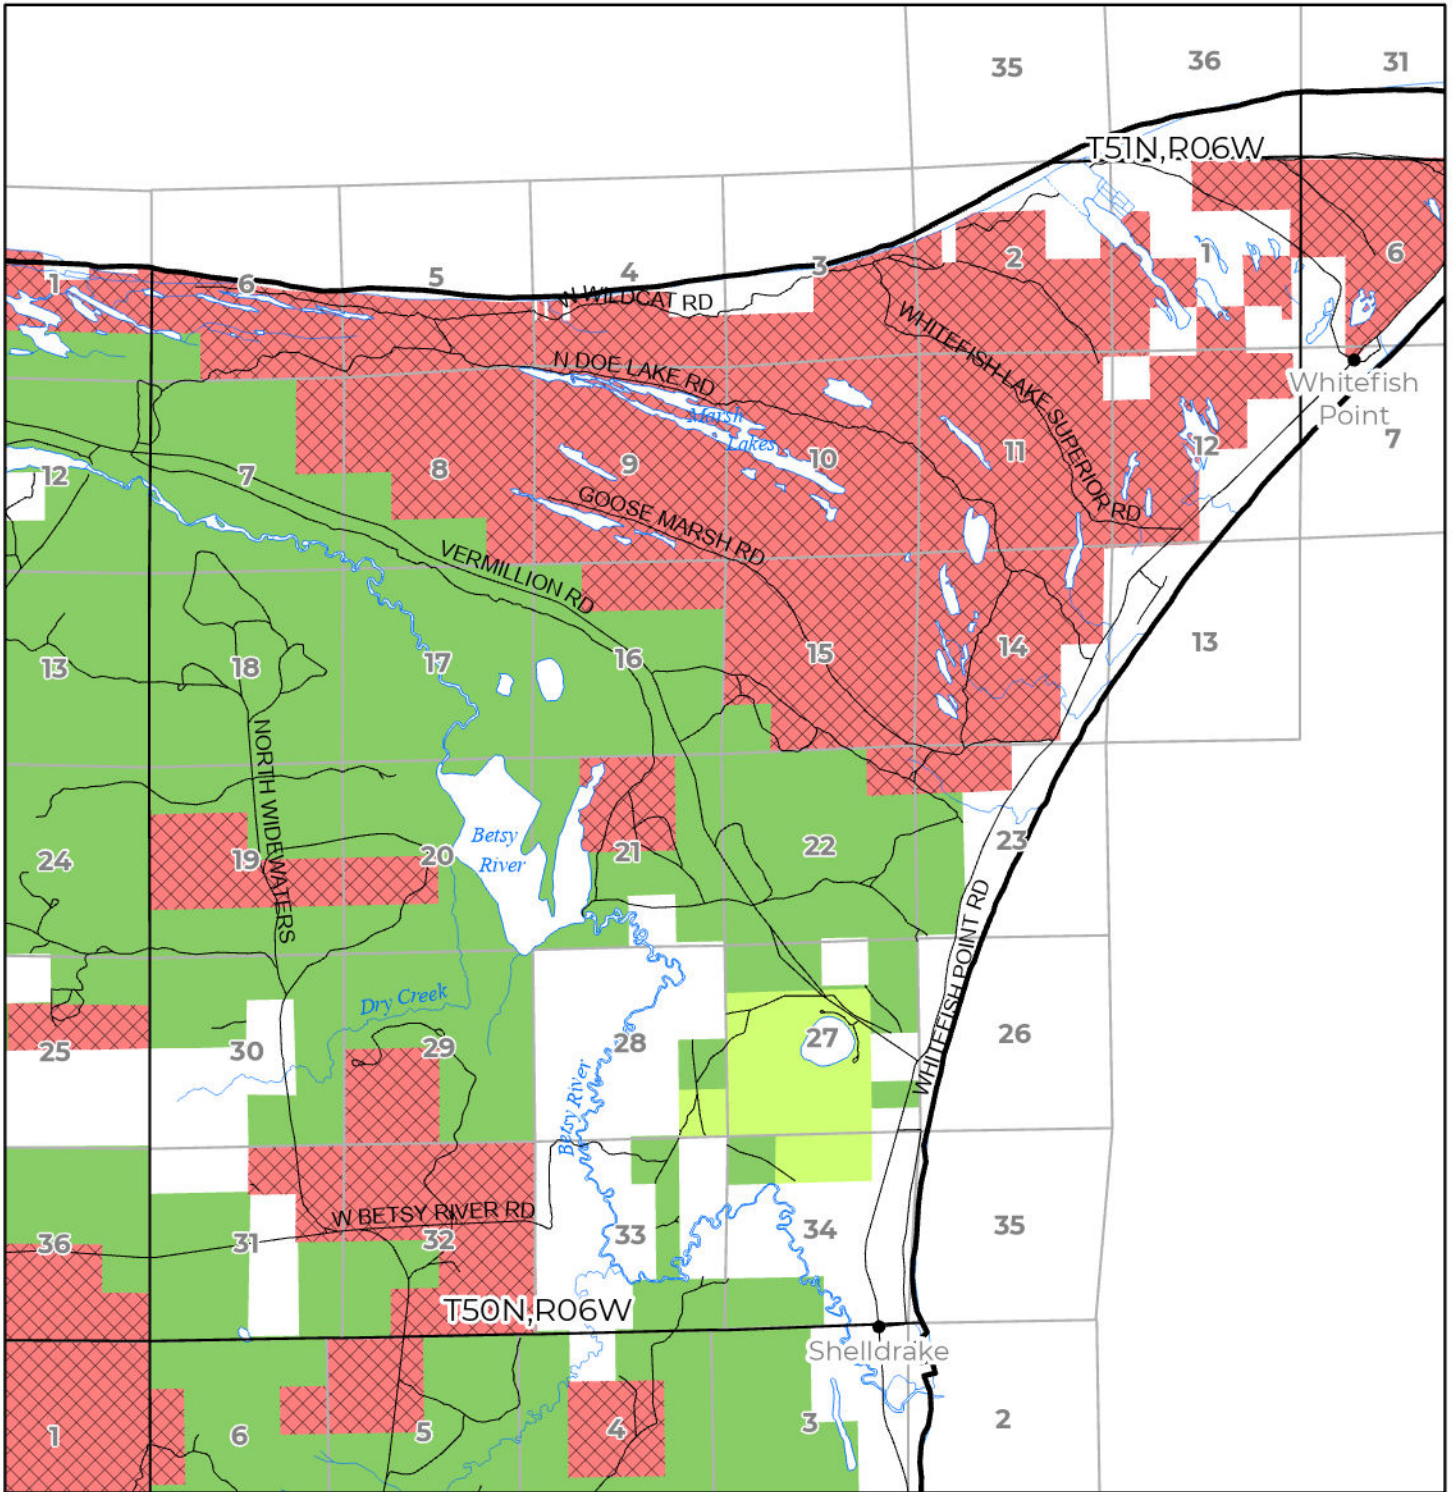

2024 FUELWOOD COLLECTION
 CHIPPEWA COUNTY
T50N,R06W

- Open (Recently Closed Timber Sale)
- Open
- Open (Military Restrictions - Possible closure from May to September)
- Closed