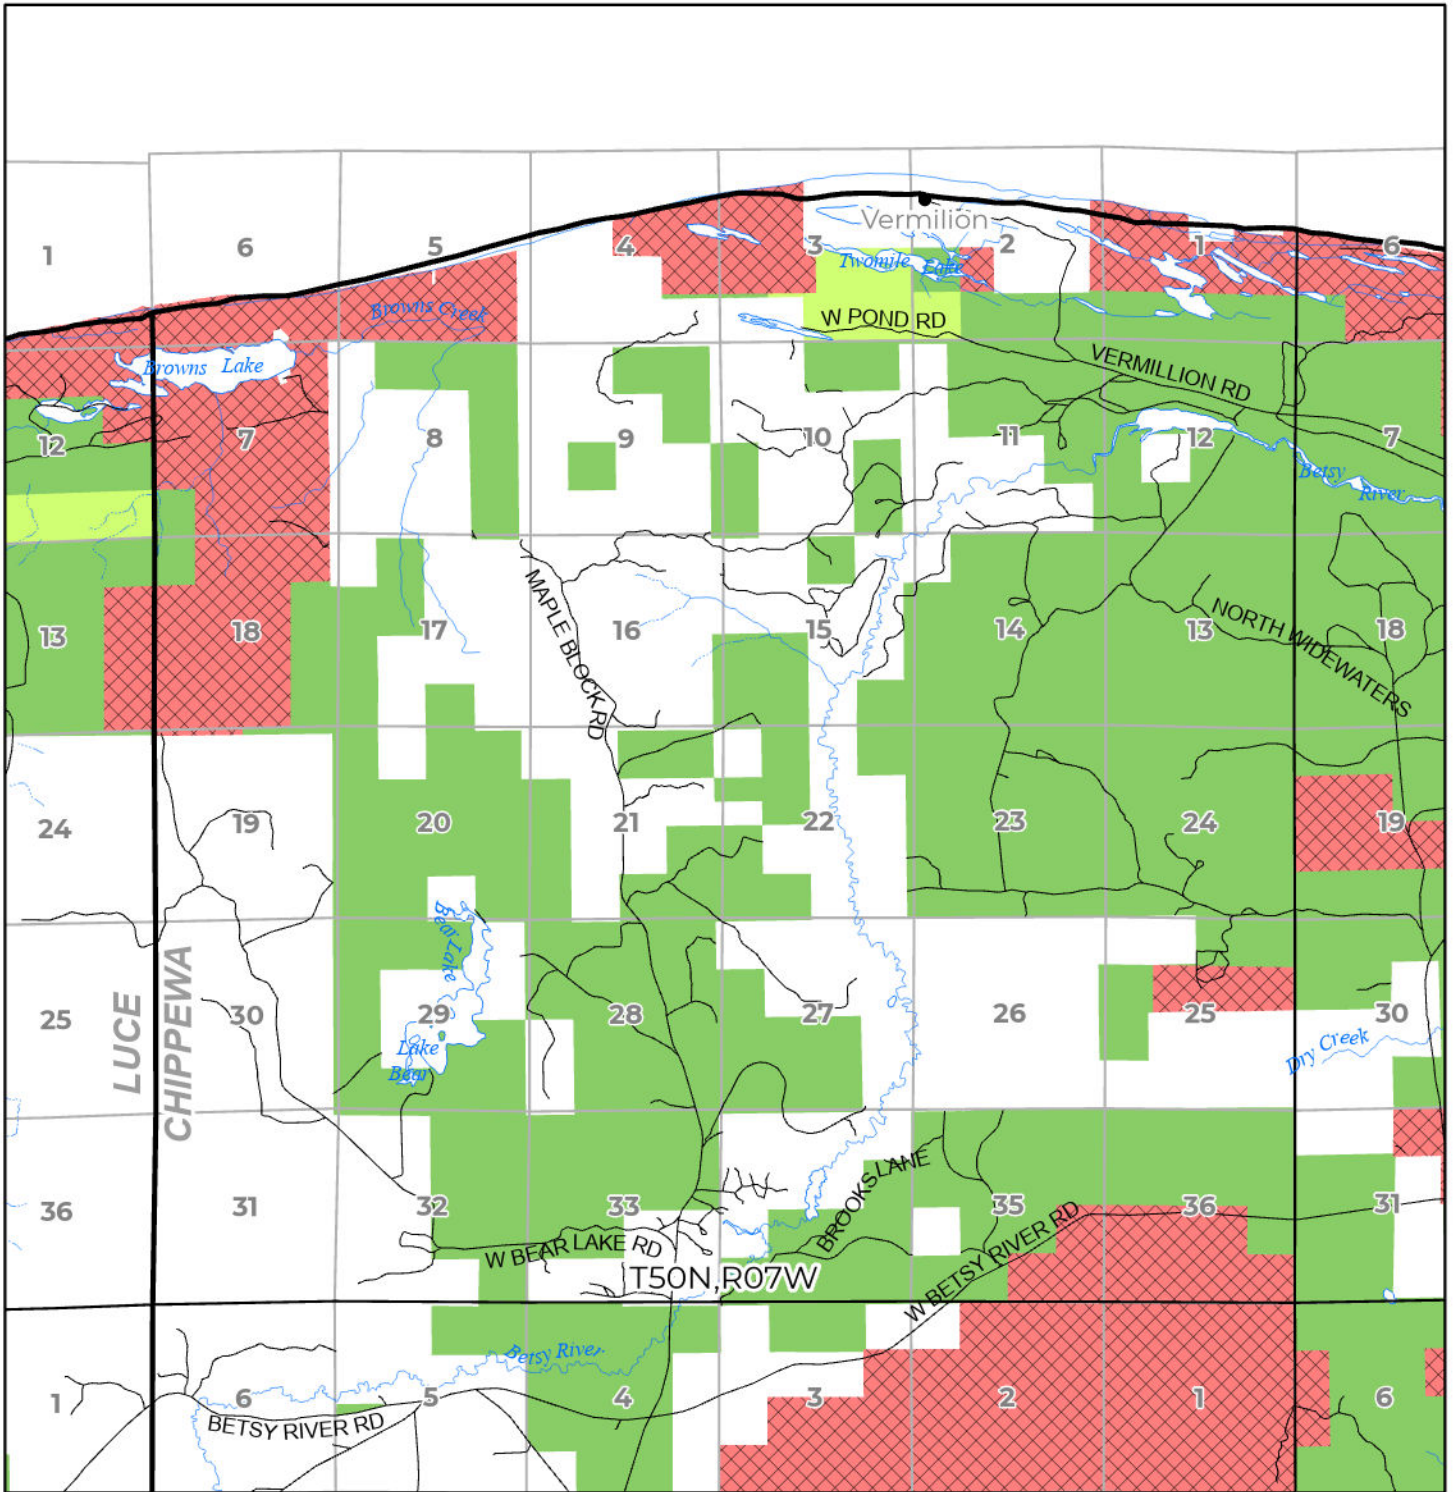

2024 FUELWOOD COLLECTION
 CHIPPEWA COUNTY
T50N,R07W

- Open (Recently Closed Timber Sale)
- Open
- Open (Military Restrictions - Possible closure from May to September)
- Closed