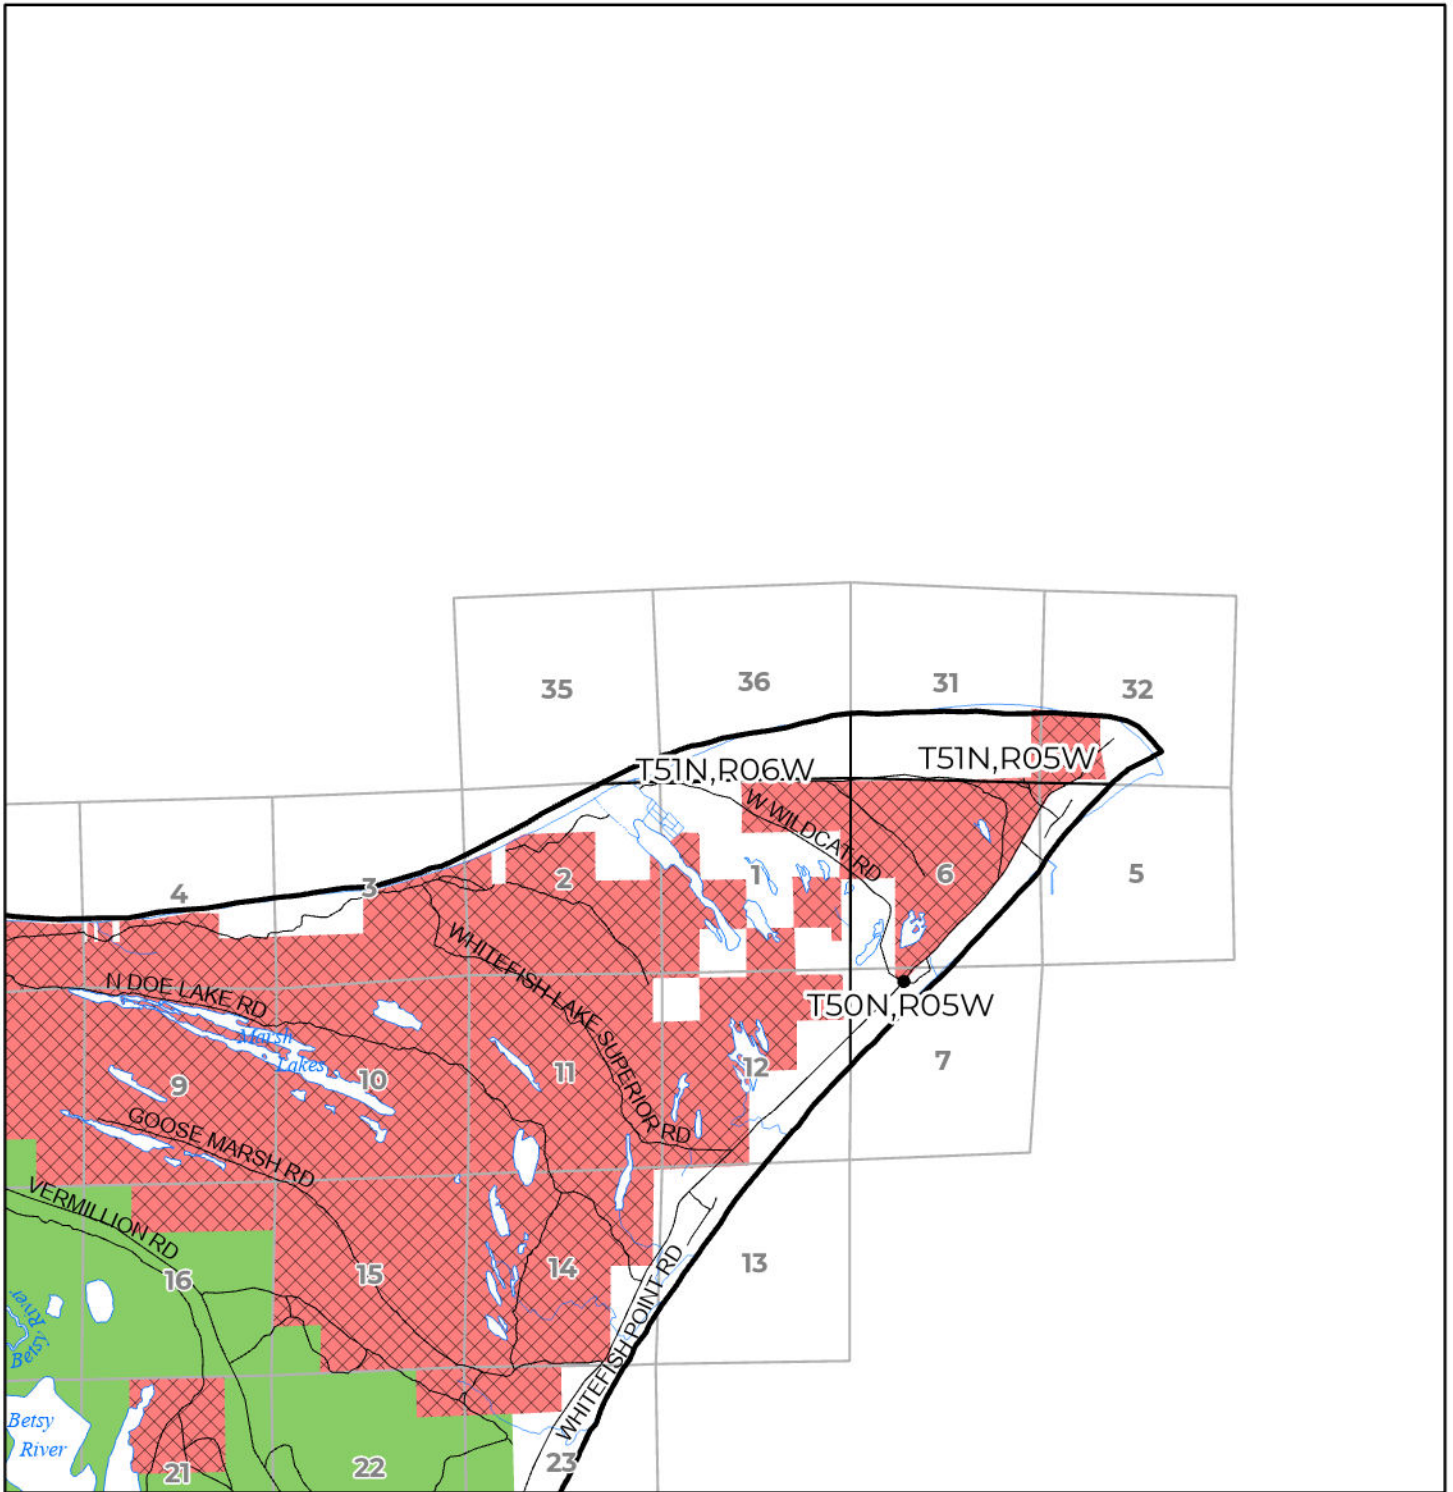

2024 FUELWOOD COLLECTION
CHIPPEWA COUNTY
T51N,R06W

- Open (Recently Closed Timber Sale)
- Open
- Open (Military Restrictions - Possible closure from May to September)
- Closed

N
Miles
0 1
Effective: April 1, 2024