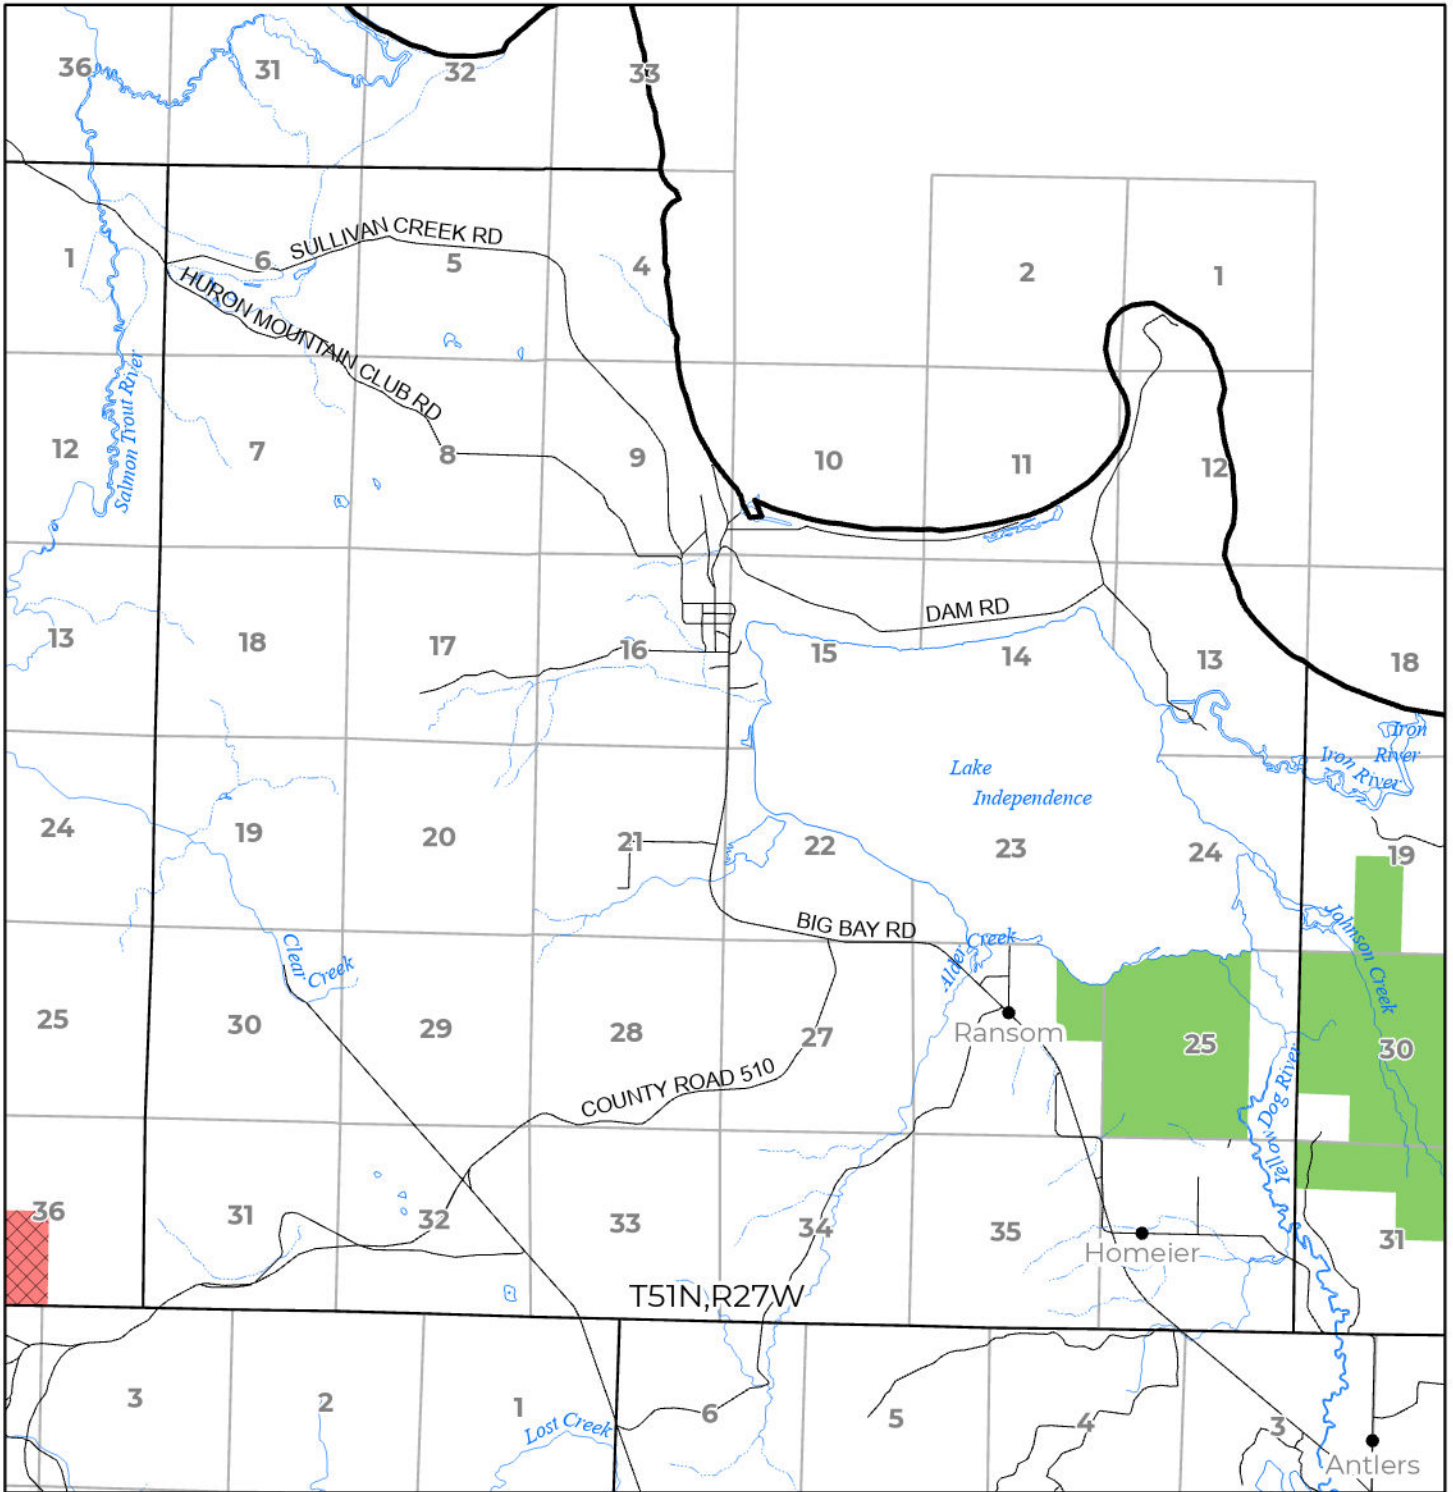

2024 FUELWOOD COLLECTION
 MARQUETTE COUNTY
T51N,R27W

- Open (Recently Closed Timber Sale)
- Open
- Open (Military Restrictions - Possible closure from May to September)
- Closed