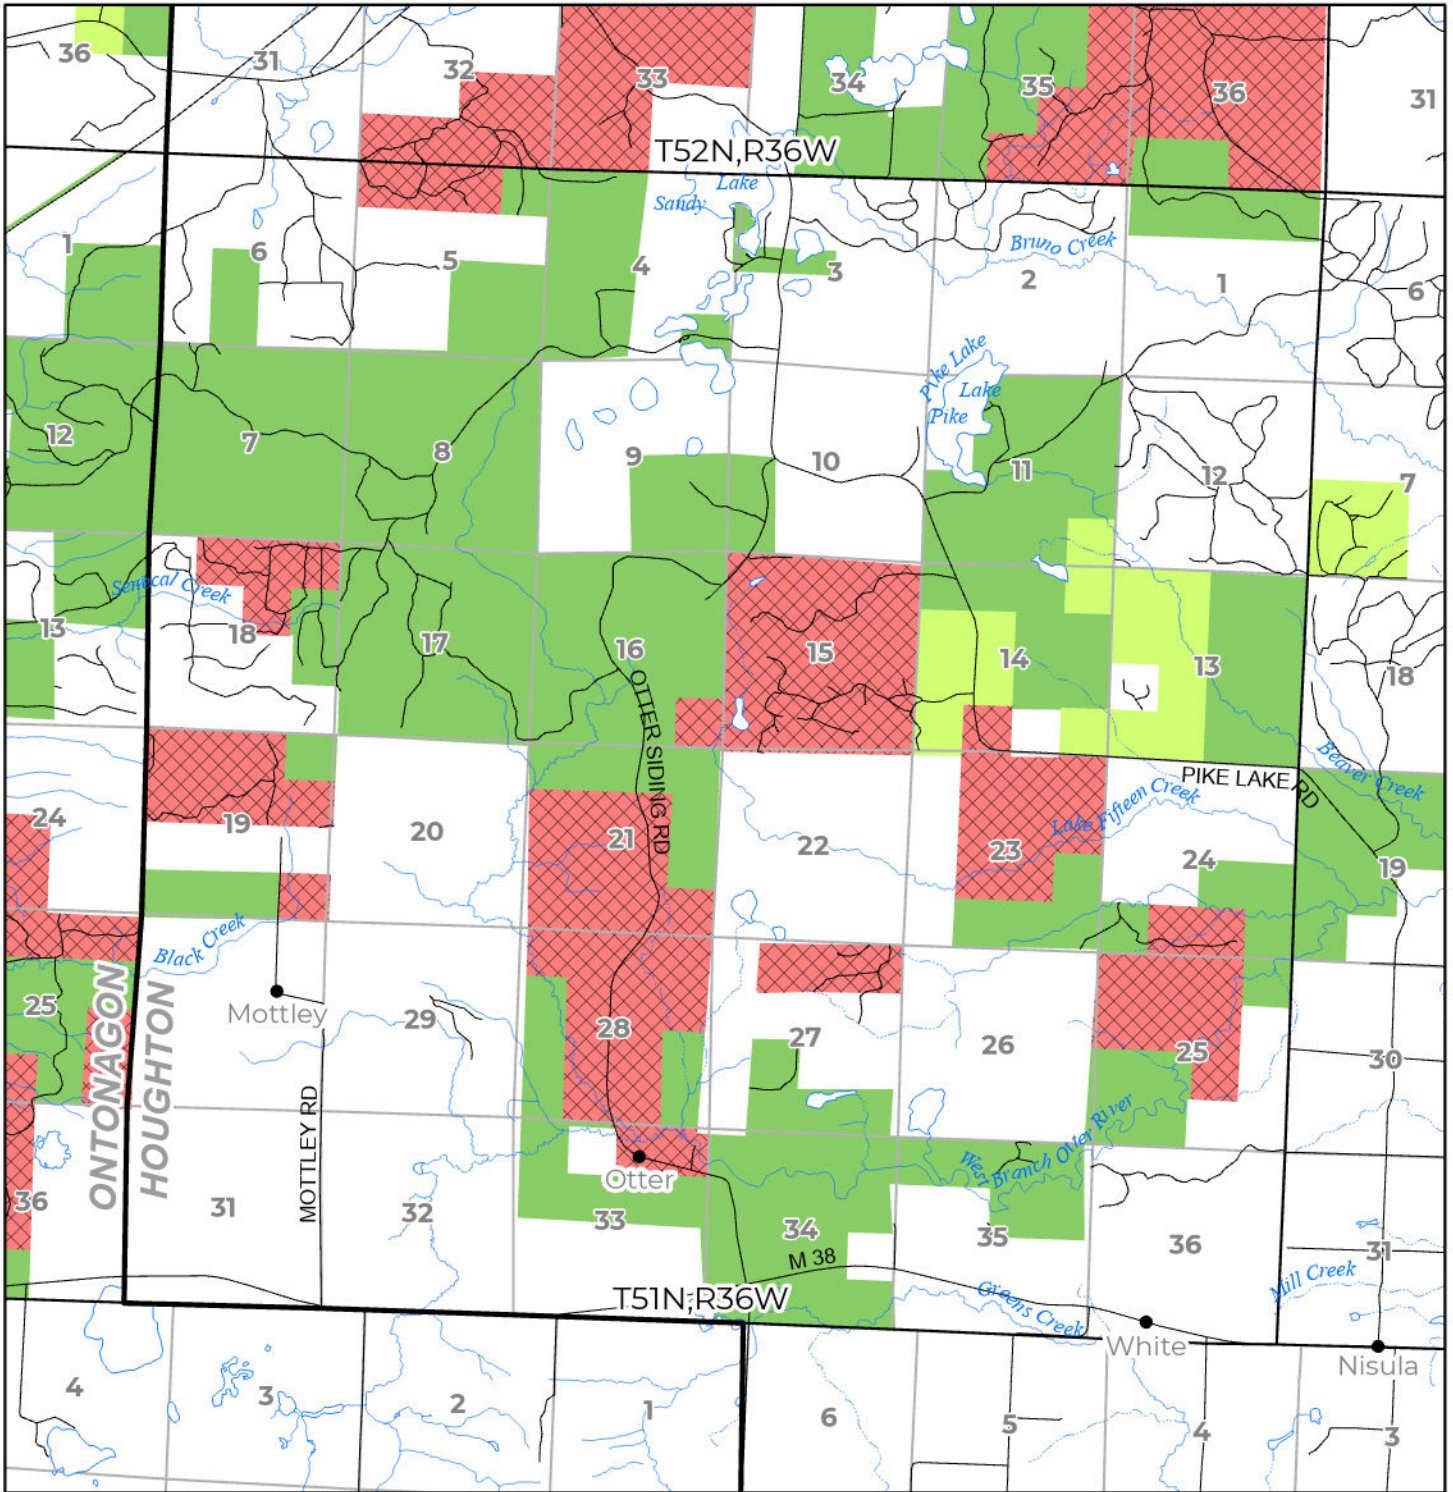

2024 FUELWOOD COLLECTION
HOUGHTON COUNTY
T51N,R36W

-  Open (Recently Closed Timber Sale)
-  Open
-  Open (Military Restrictions - Possible closure from May to September)
-  Closed