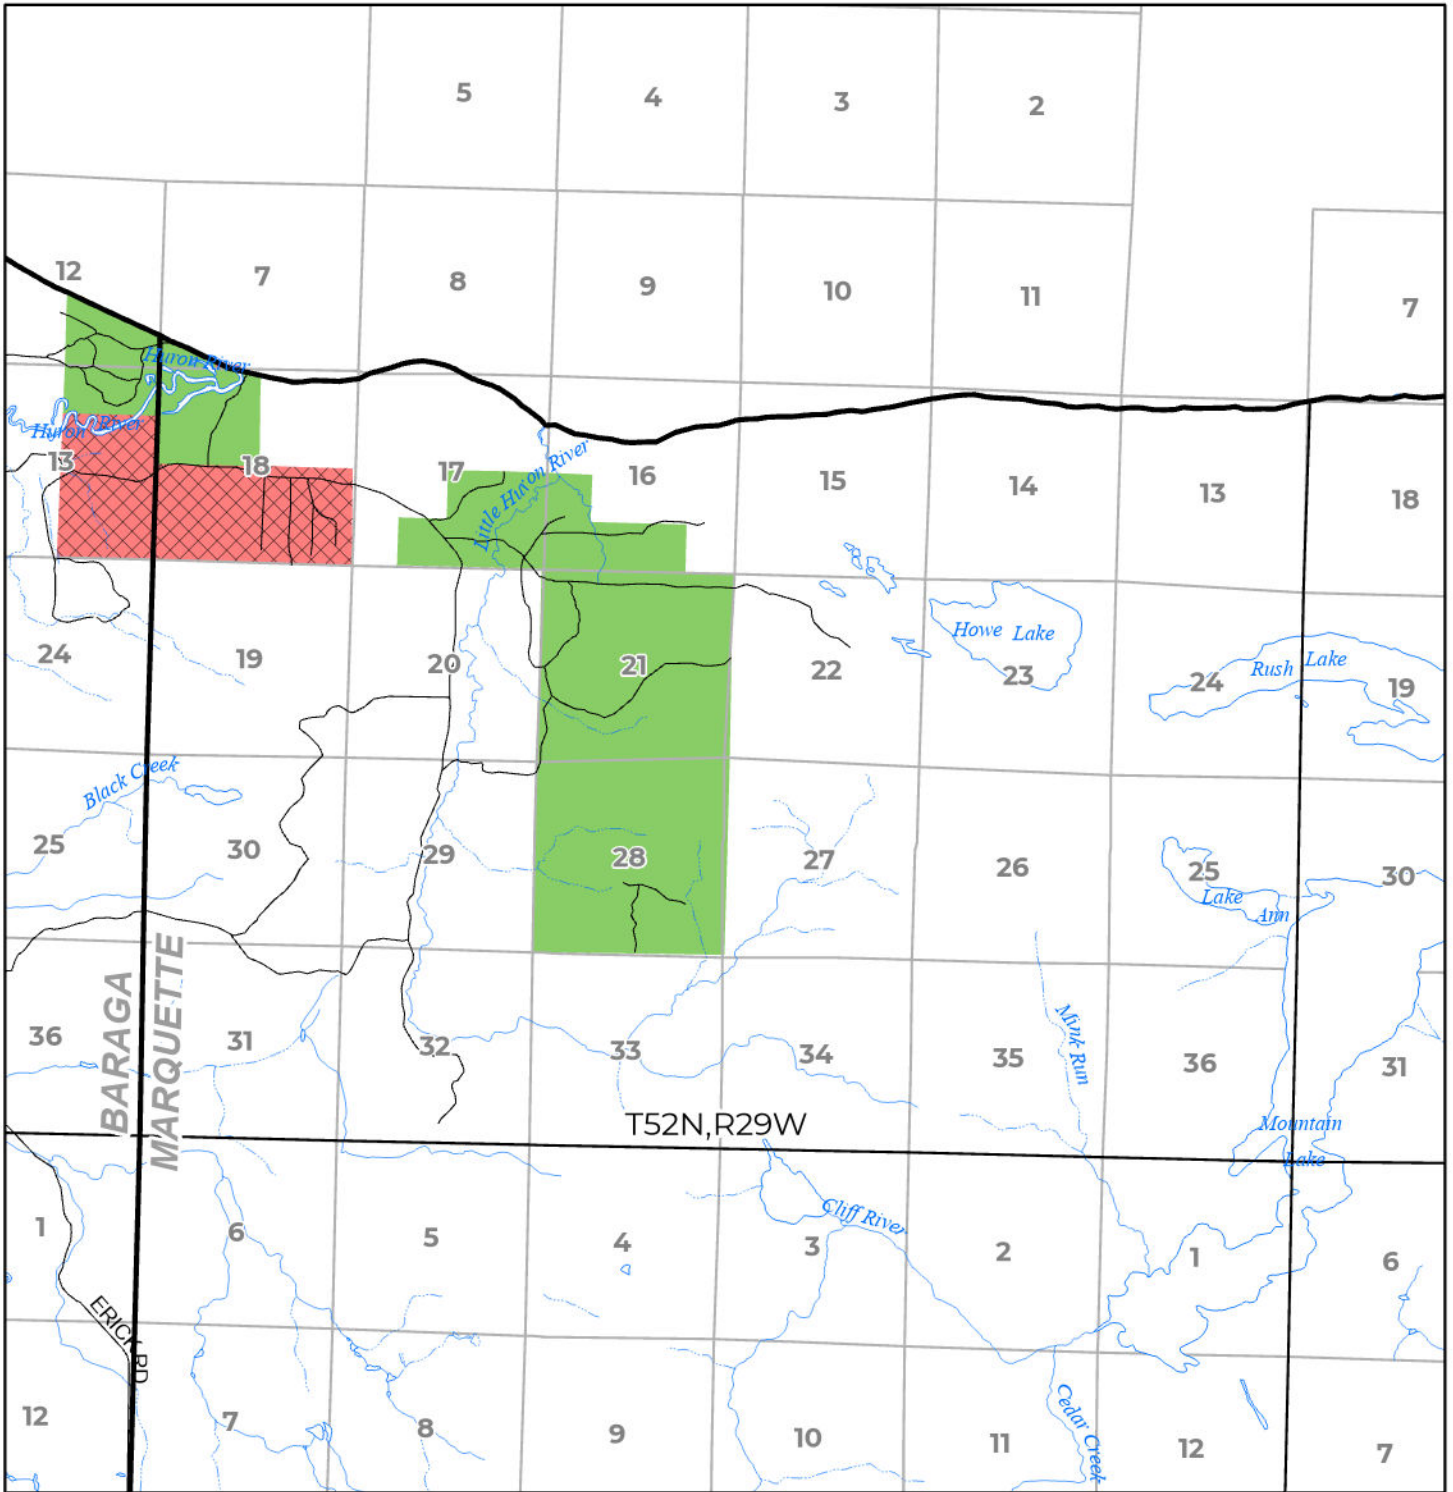

2024 FUELWOOD COLLECTION
 MARQUETTE COUNTY
T52N,R29W

- Open (Recently Closed Timber Sale)
- Open
- Open (Military Restrictions – Possible closure from May to September)
- Closed