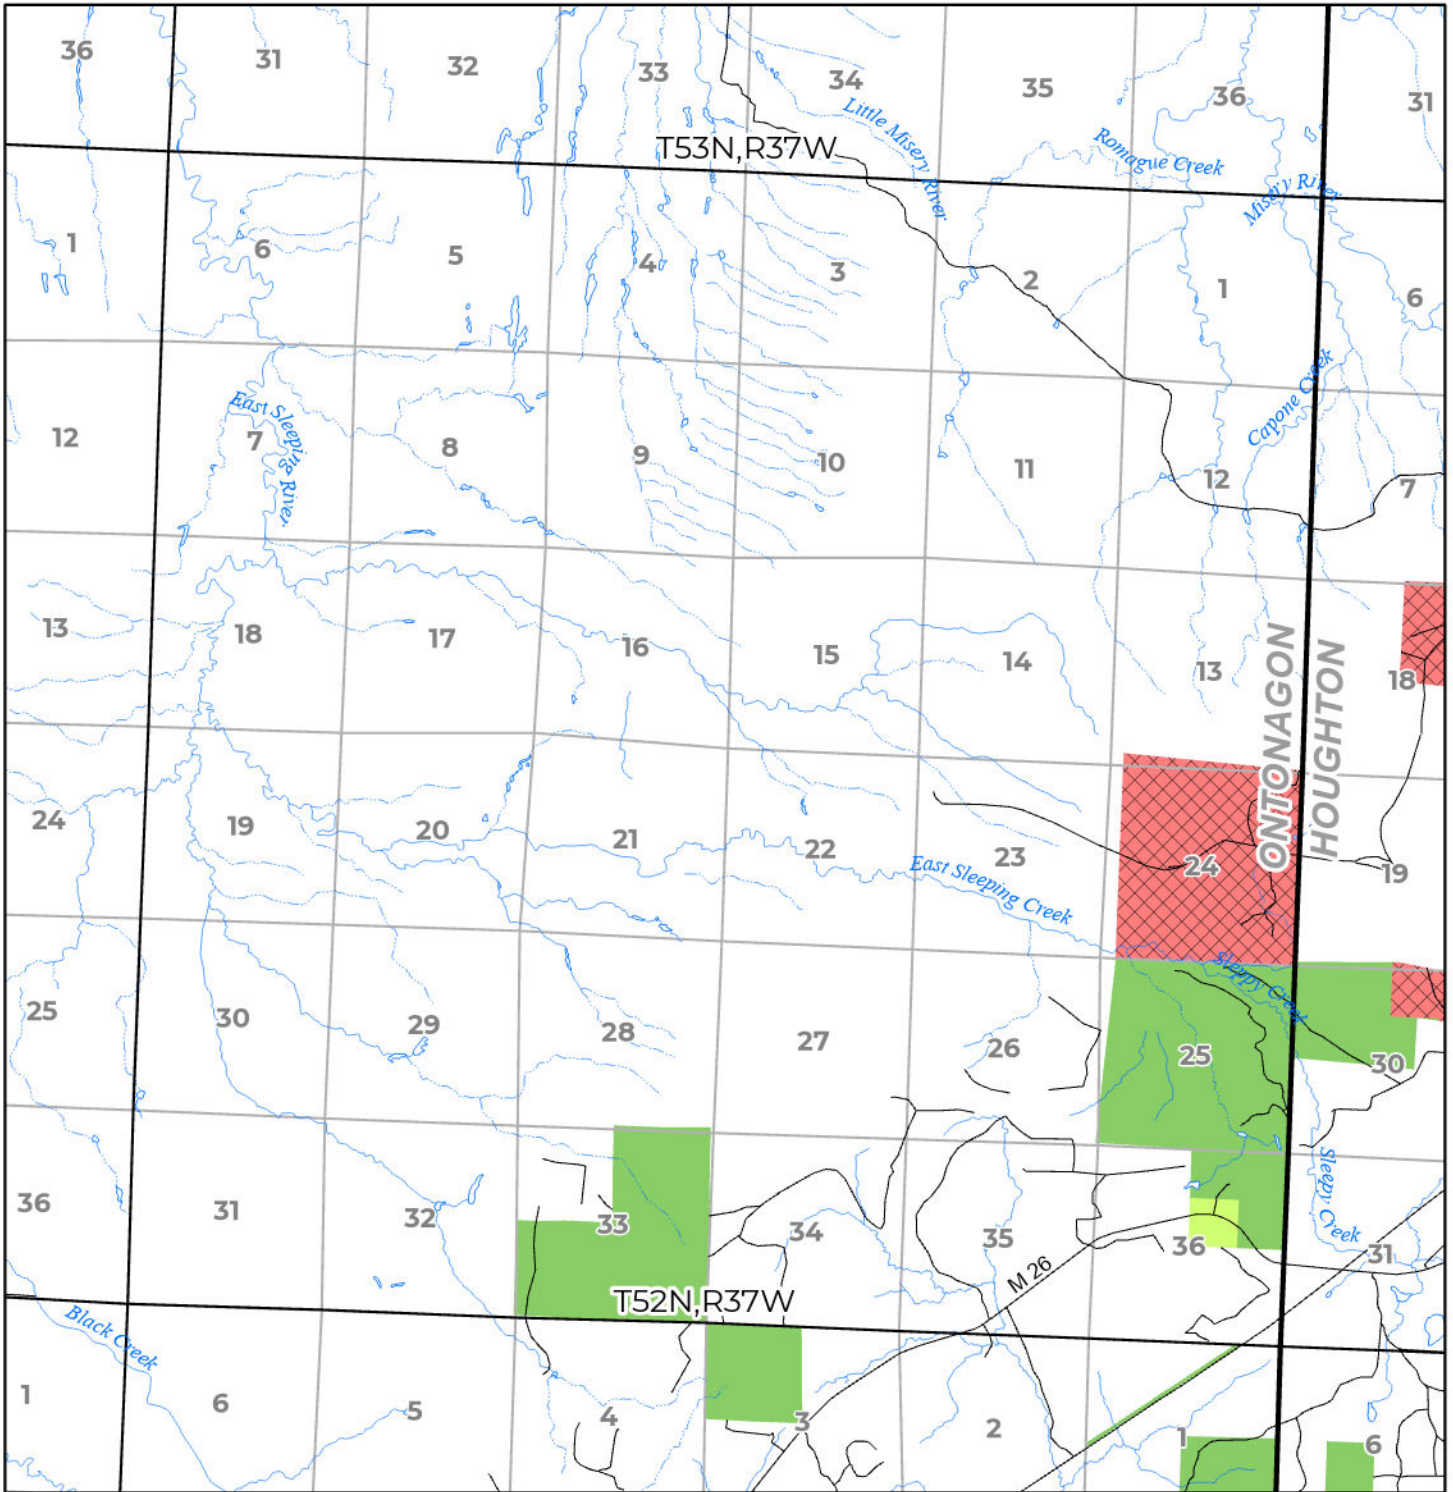

2024 FUELWOOD COLLECTION
 ONTONAGON COUNTY
T52N,R37W

- Open (Recently Closed Timber Sale)
- Open
- Open (Military Restrictions – Possible closure from May to September)
- Closed