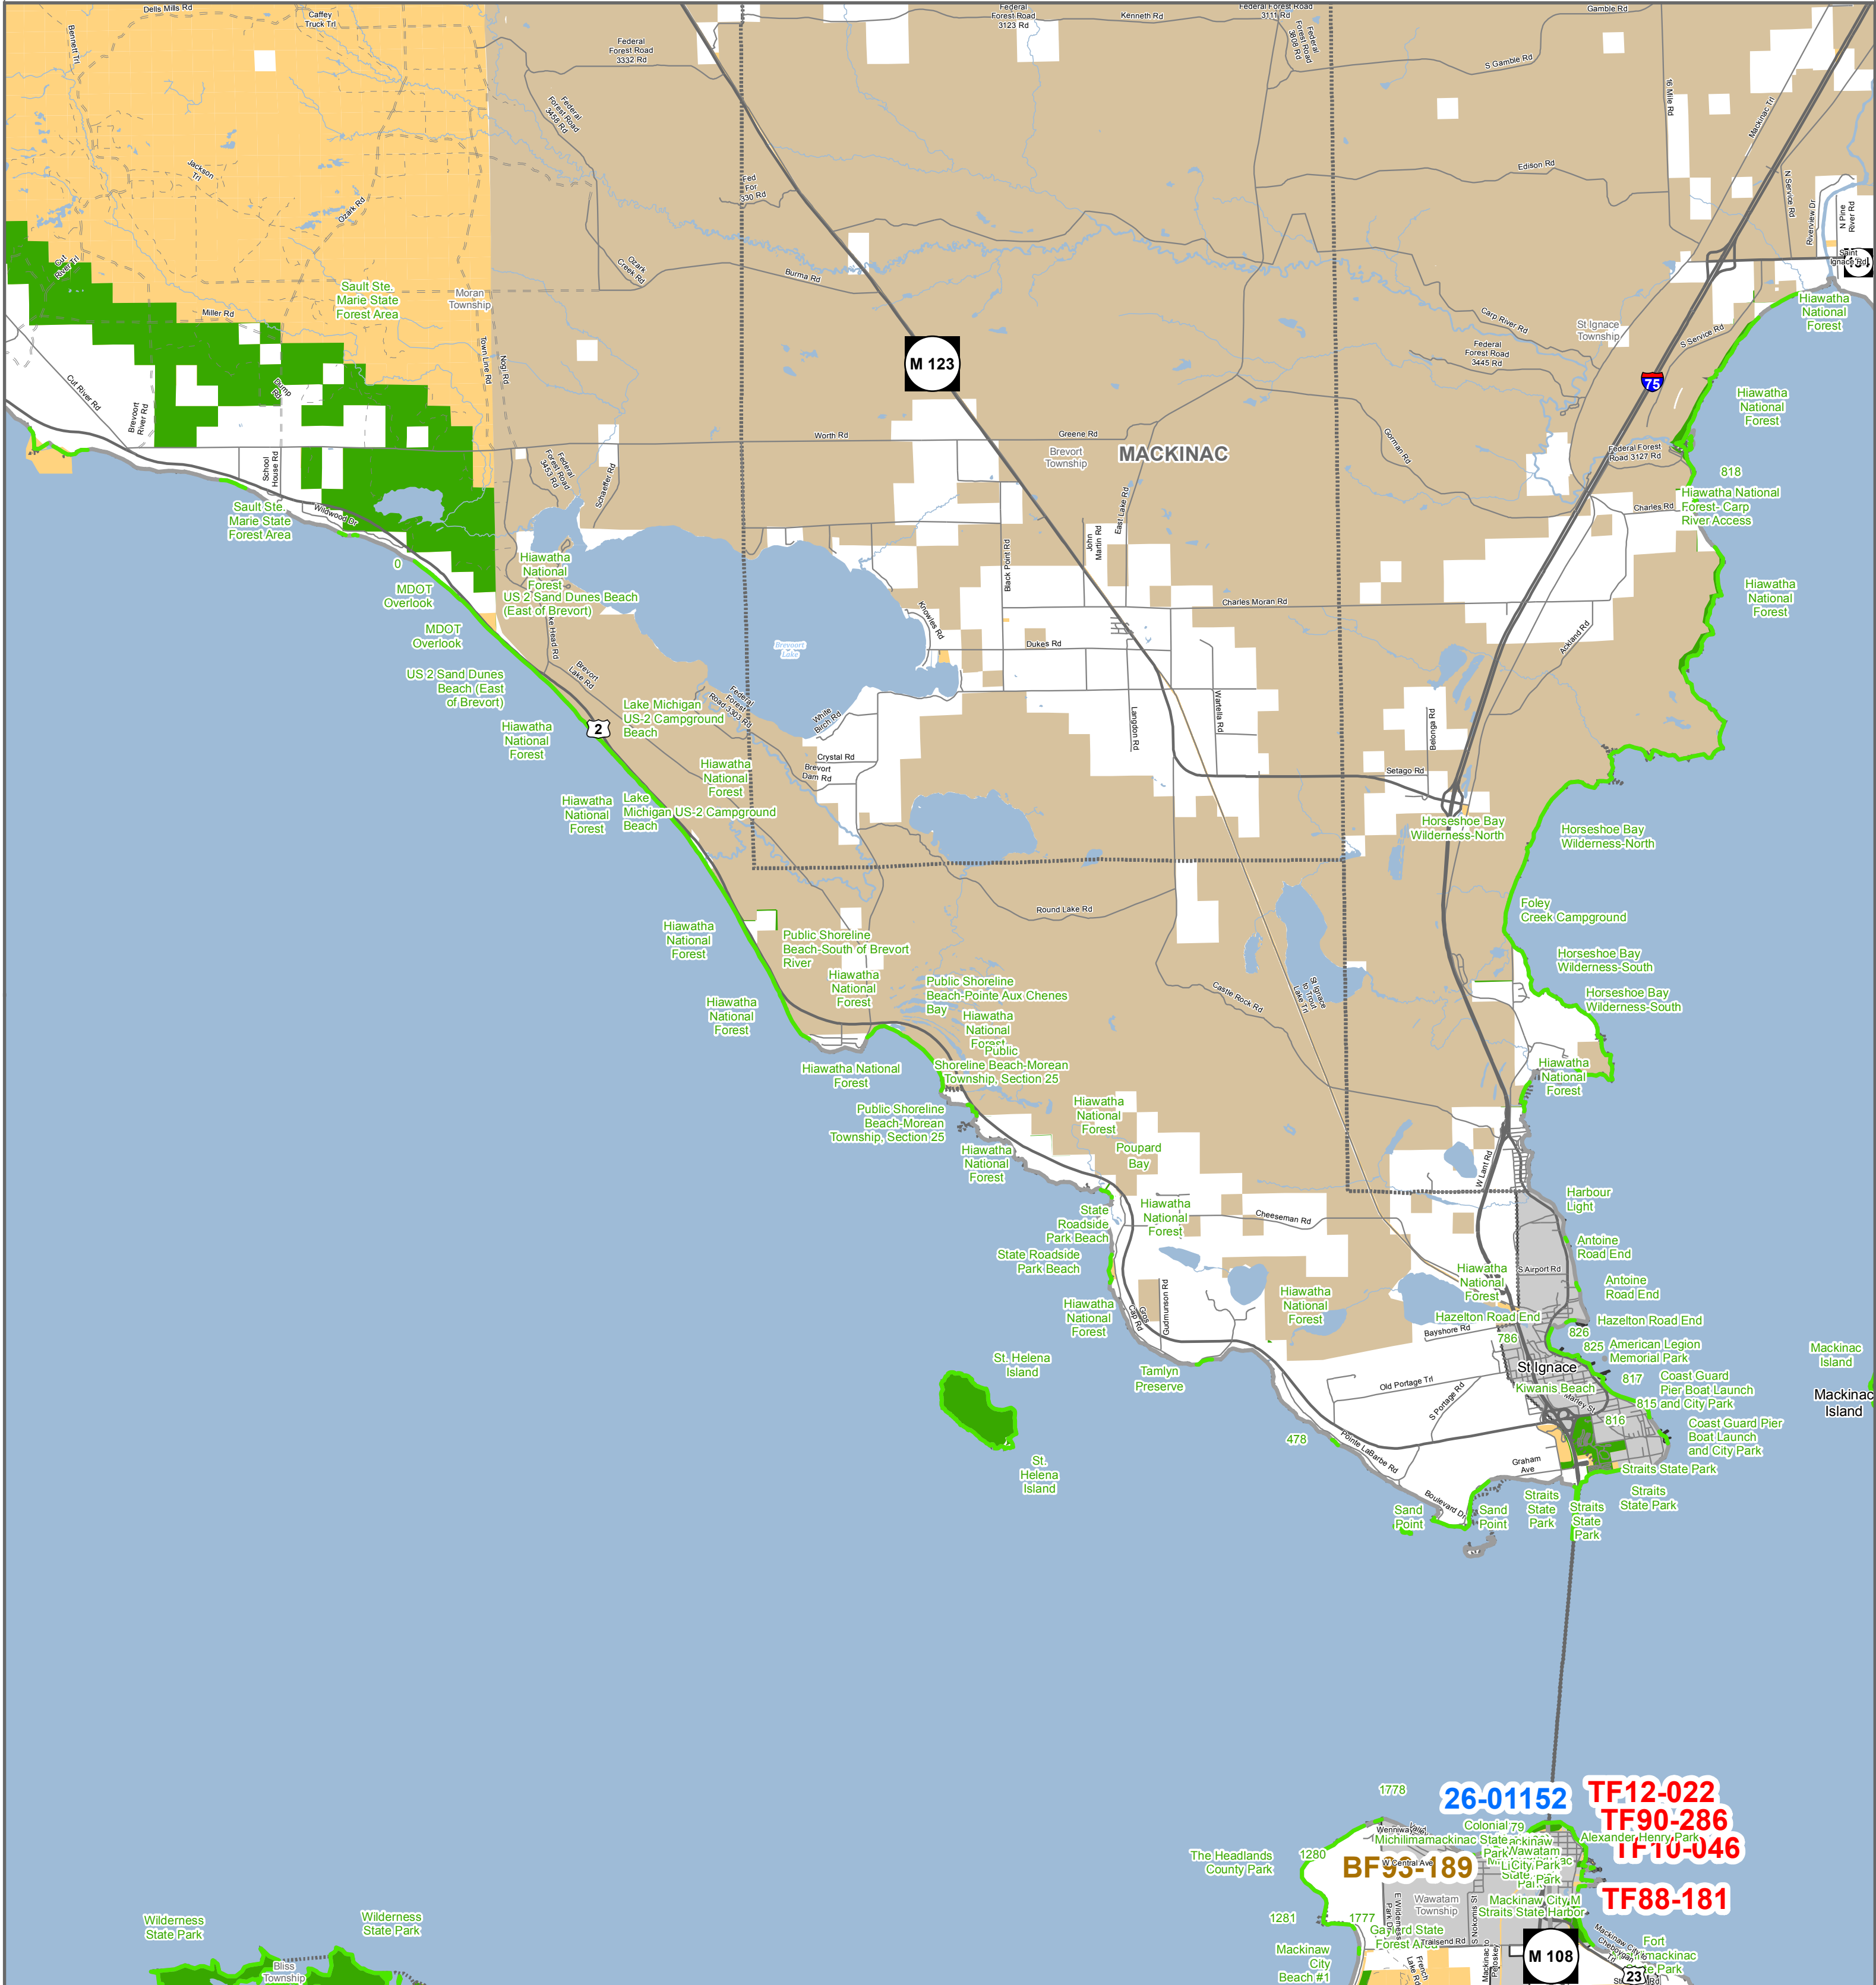

# 65 Great Lakes Access - Mackinac County East Central

Mackinac County

0 1 2 Miles

Produced By: Department of Natural Resources, Forest Resources Division, Resource Assessment Section  
 January 2016  
 Data Source: DNR GDSE, DNR Grants Section, CSS Framework V12, CARL 2012, EPA BEACON, DEQ BeachGuard, LIAA, MDOT

- Potential Public Access
- Highway
- Paved Roads
- Gravel Roads
- Poor Dirt Roads
- Ducks Unlimited CARL 2012
- DNR Parcels
- Federal Land
- Lake and River
- Township
- Village
- City
- County

**26-01152** **TF12-022**  
**TF90-286**  
**TF10-046**  
**TF88-181**

**BF93-189**  
 Mackinac City Beach #1

Wilderness State Park  
 Wilderness State Park