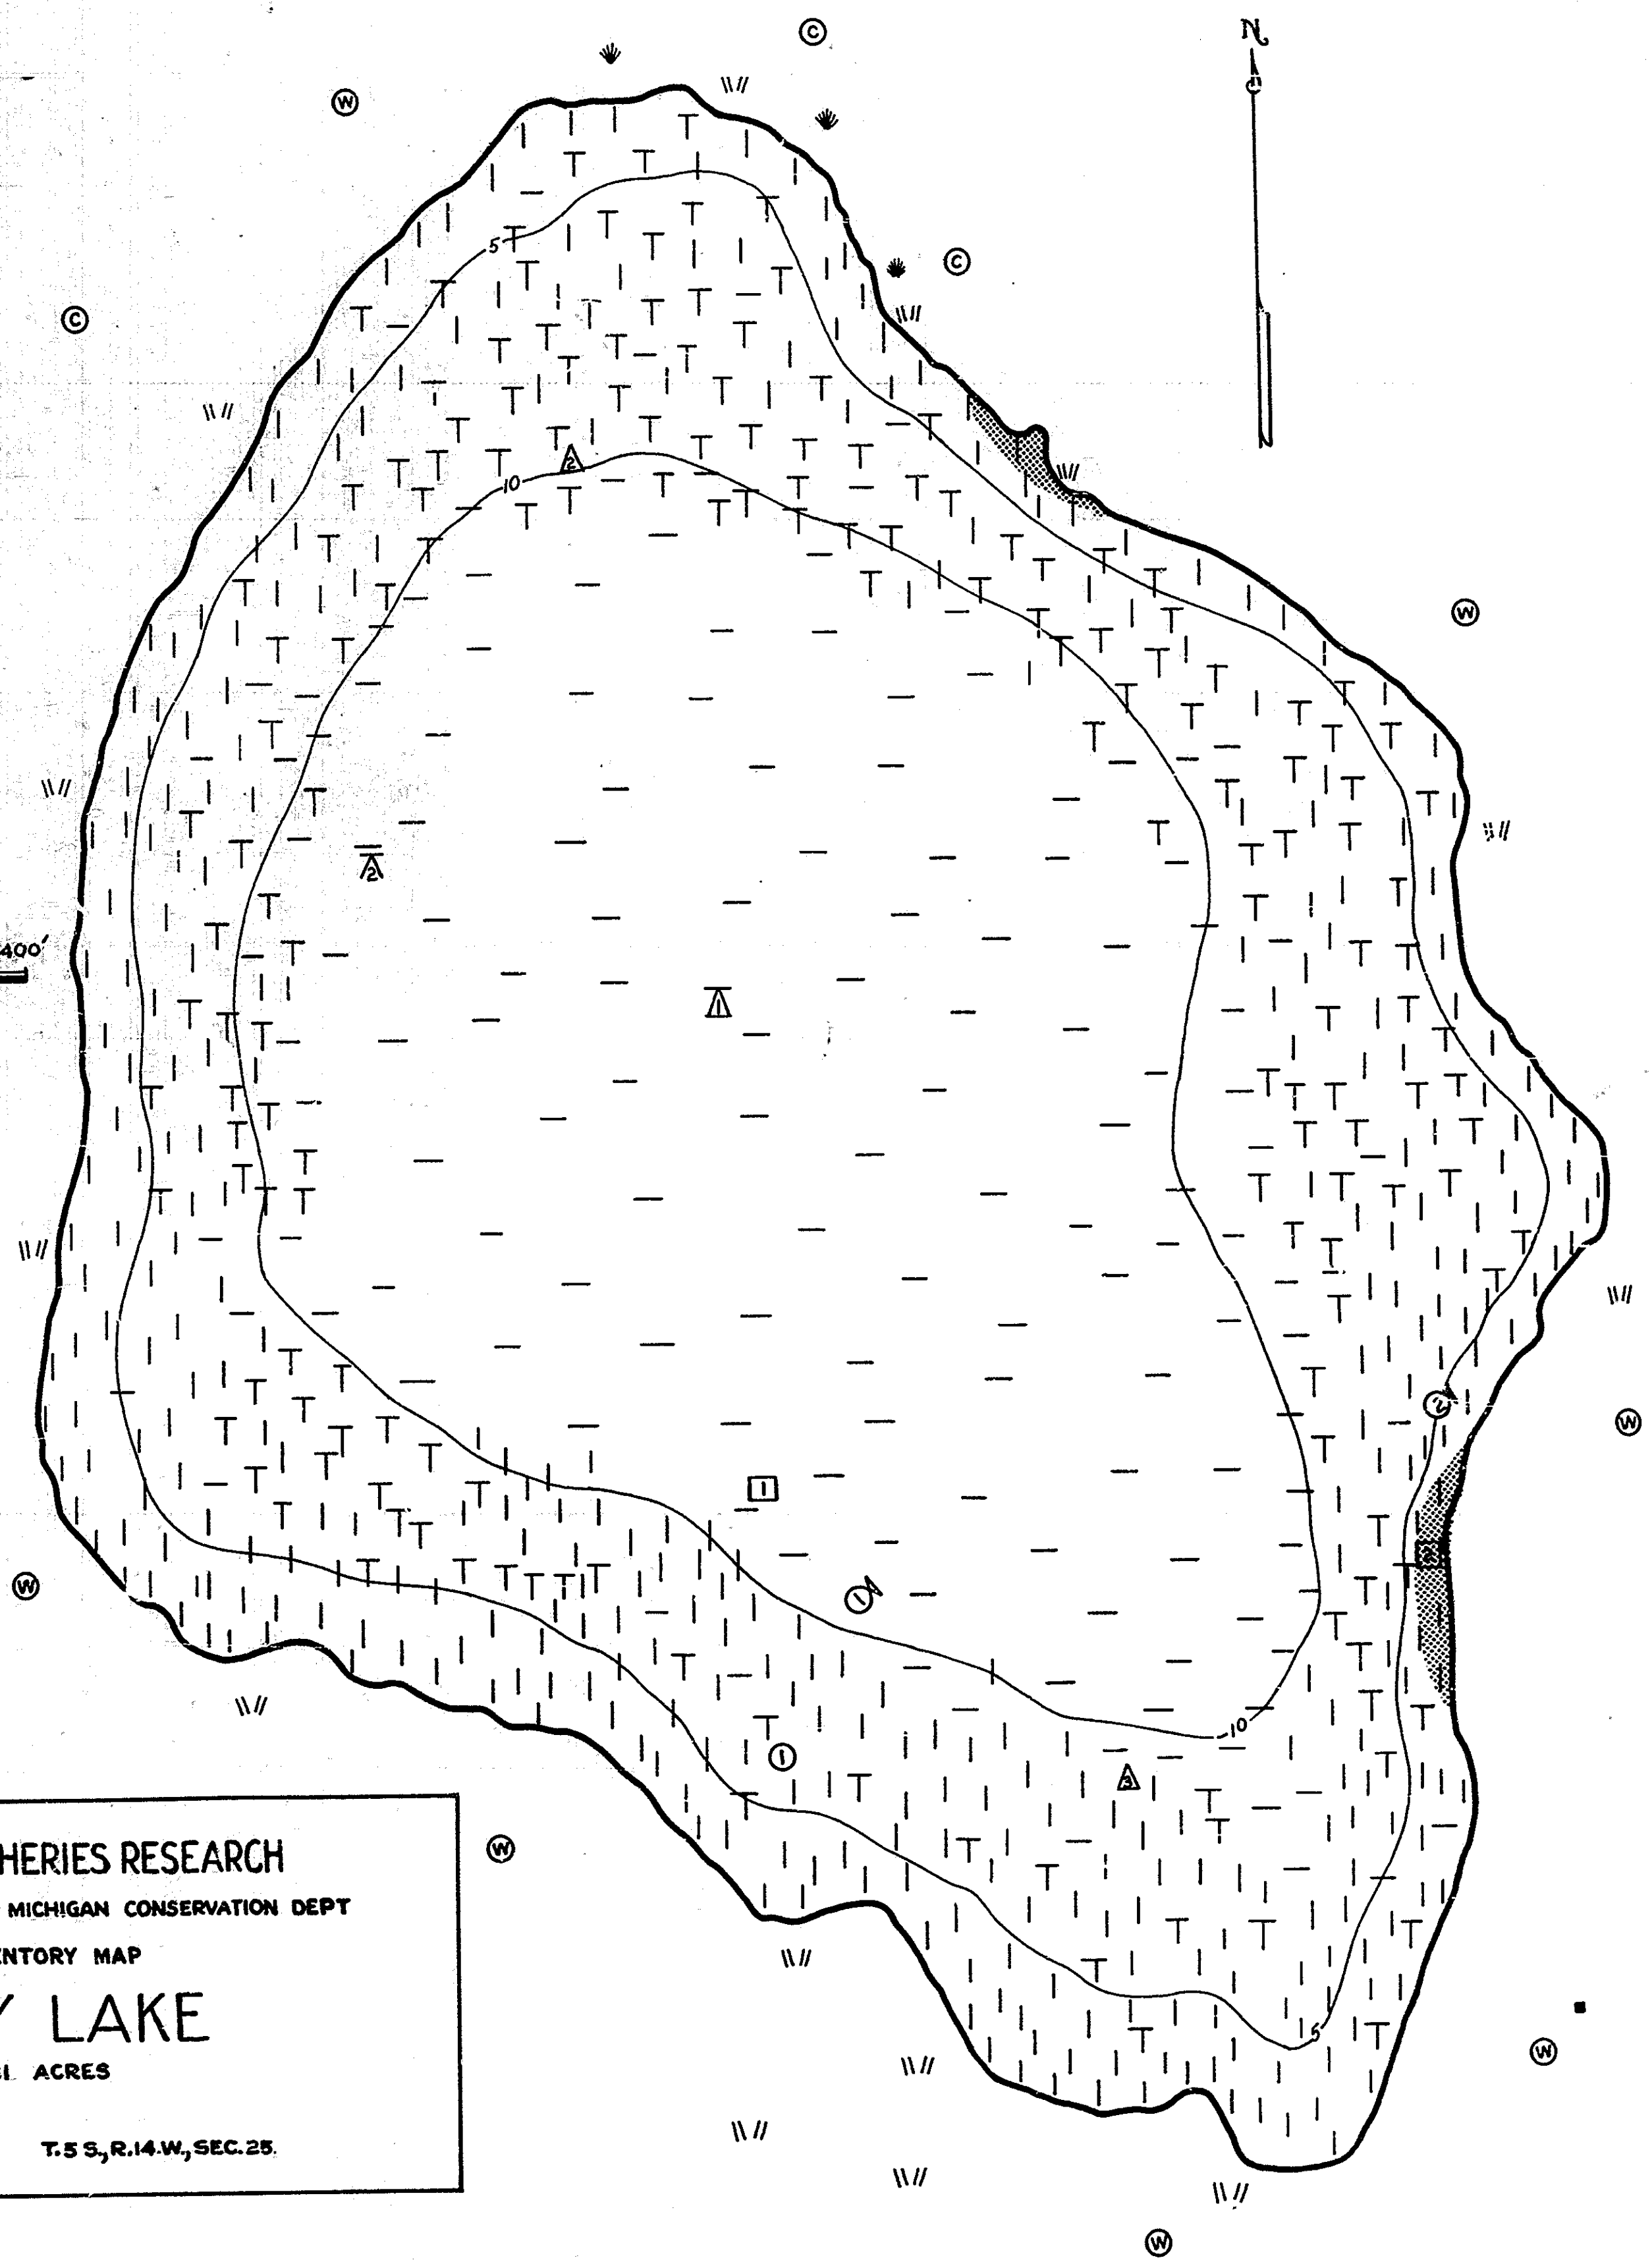

LEGEND

-  Pulpy peat
-  Sand
- VEGETATION**
-  Emergent
-  Floating
-  Submergent
- SHORE FEATURES**
-  Cottage
-  Encroaching shore at all points
-  Marsh
-  Brush shore
-  Cultivated land
-  Wooded
-  Pasture or cleared land
- STATIONS**
-  Vegetation
-  Temp. and chem. analysis
-  Plankton
-  Temp, chem, plankton
-  Bottom sample
-  Fish sample

INSTITUTE FOR FISHERIES RESEARCH
 DIVISION OF FISHERIES MICHIGAN CONSERVATION DEPT
 LAKE INVENTORY MAP
COPLEY LAKE
 AREA 31 ACRES
 CASS COUNTY 7/27/38 T.5 S., R.14 W., SEC. 25