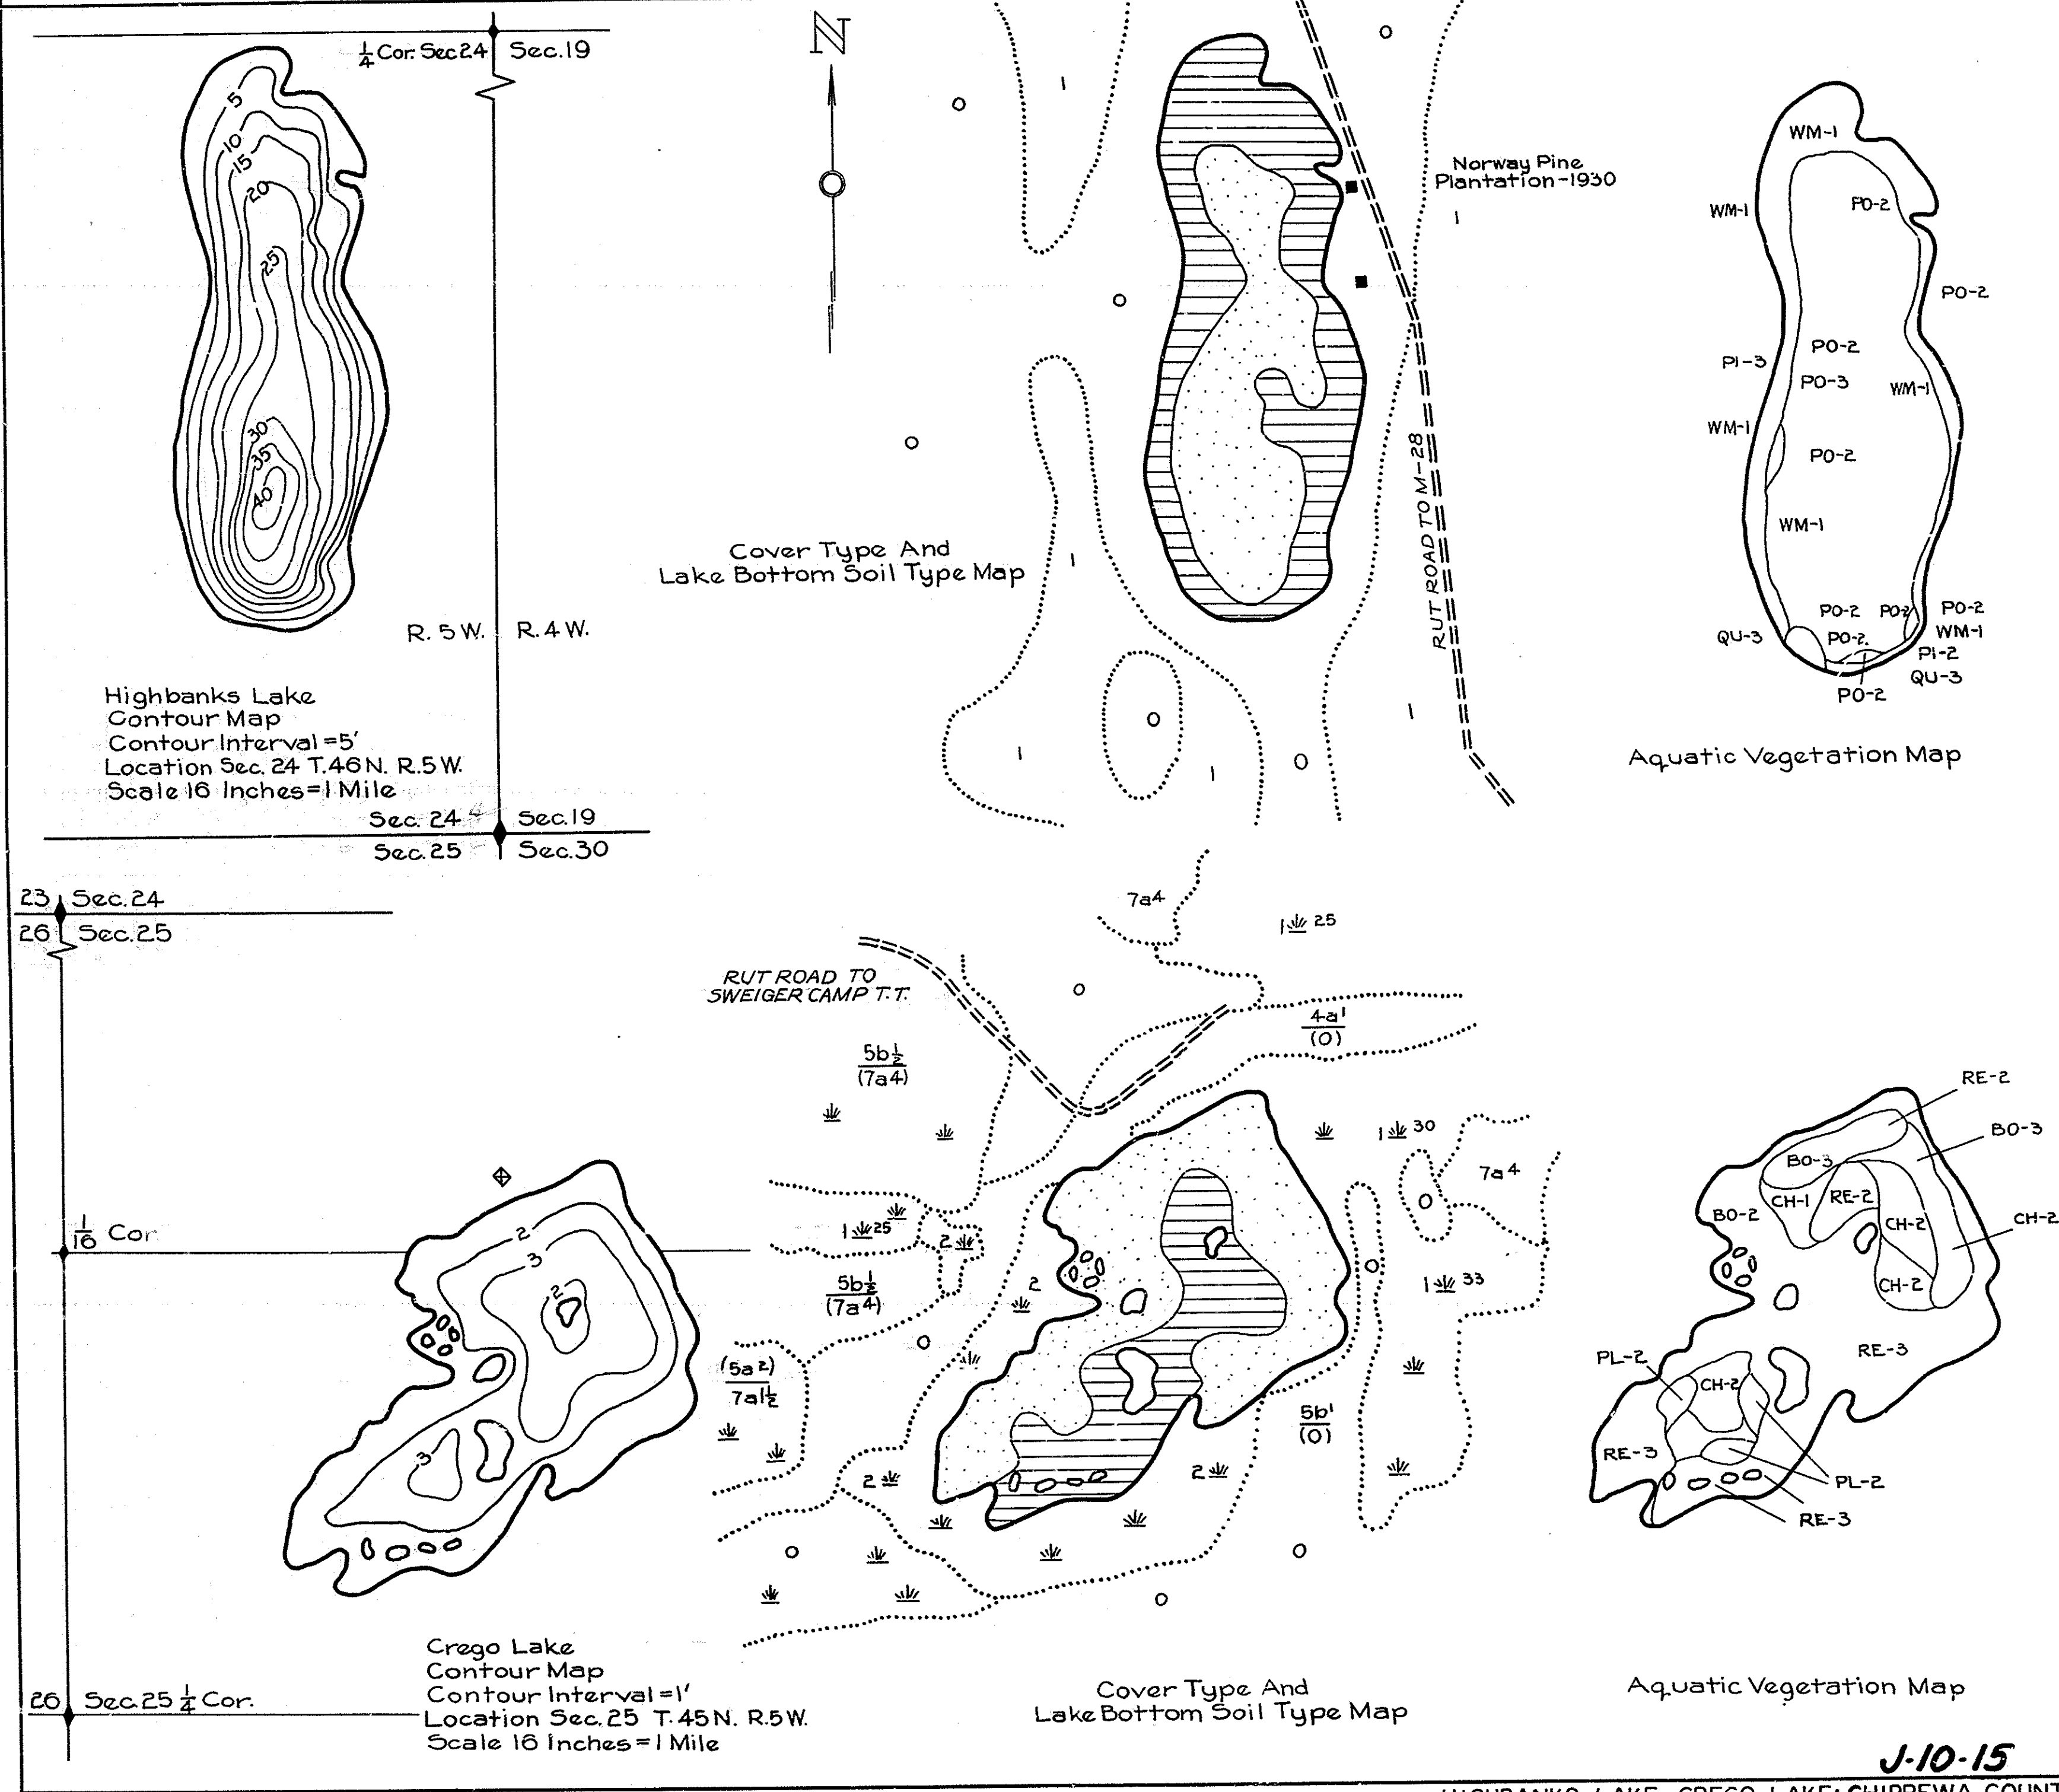

SI-01-P

R-9
 U.S. Department of Agriculture
 Forest Service
 LAKE AND STREAM SURVEY
HIGHBANKS LAKE-CREGO LAKE
 Marquette National Forest
 Michigan

Highbanks L. Area 18.7 Acres
 Length of Shore Line 0.78 Miles
 Crego L. Area 17 Acres
 Length of Shore Line 0.87 Miles

J-10-15