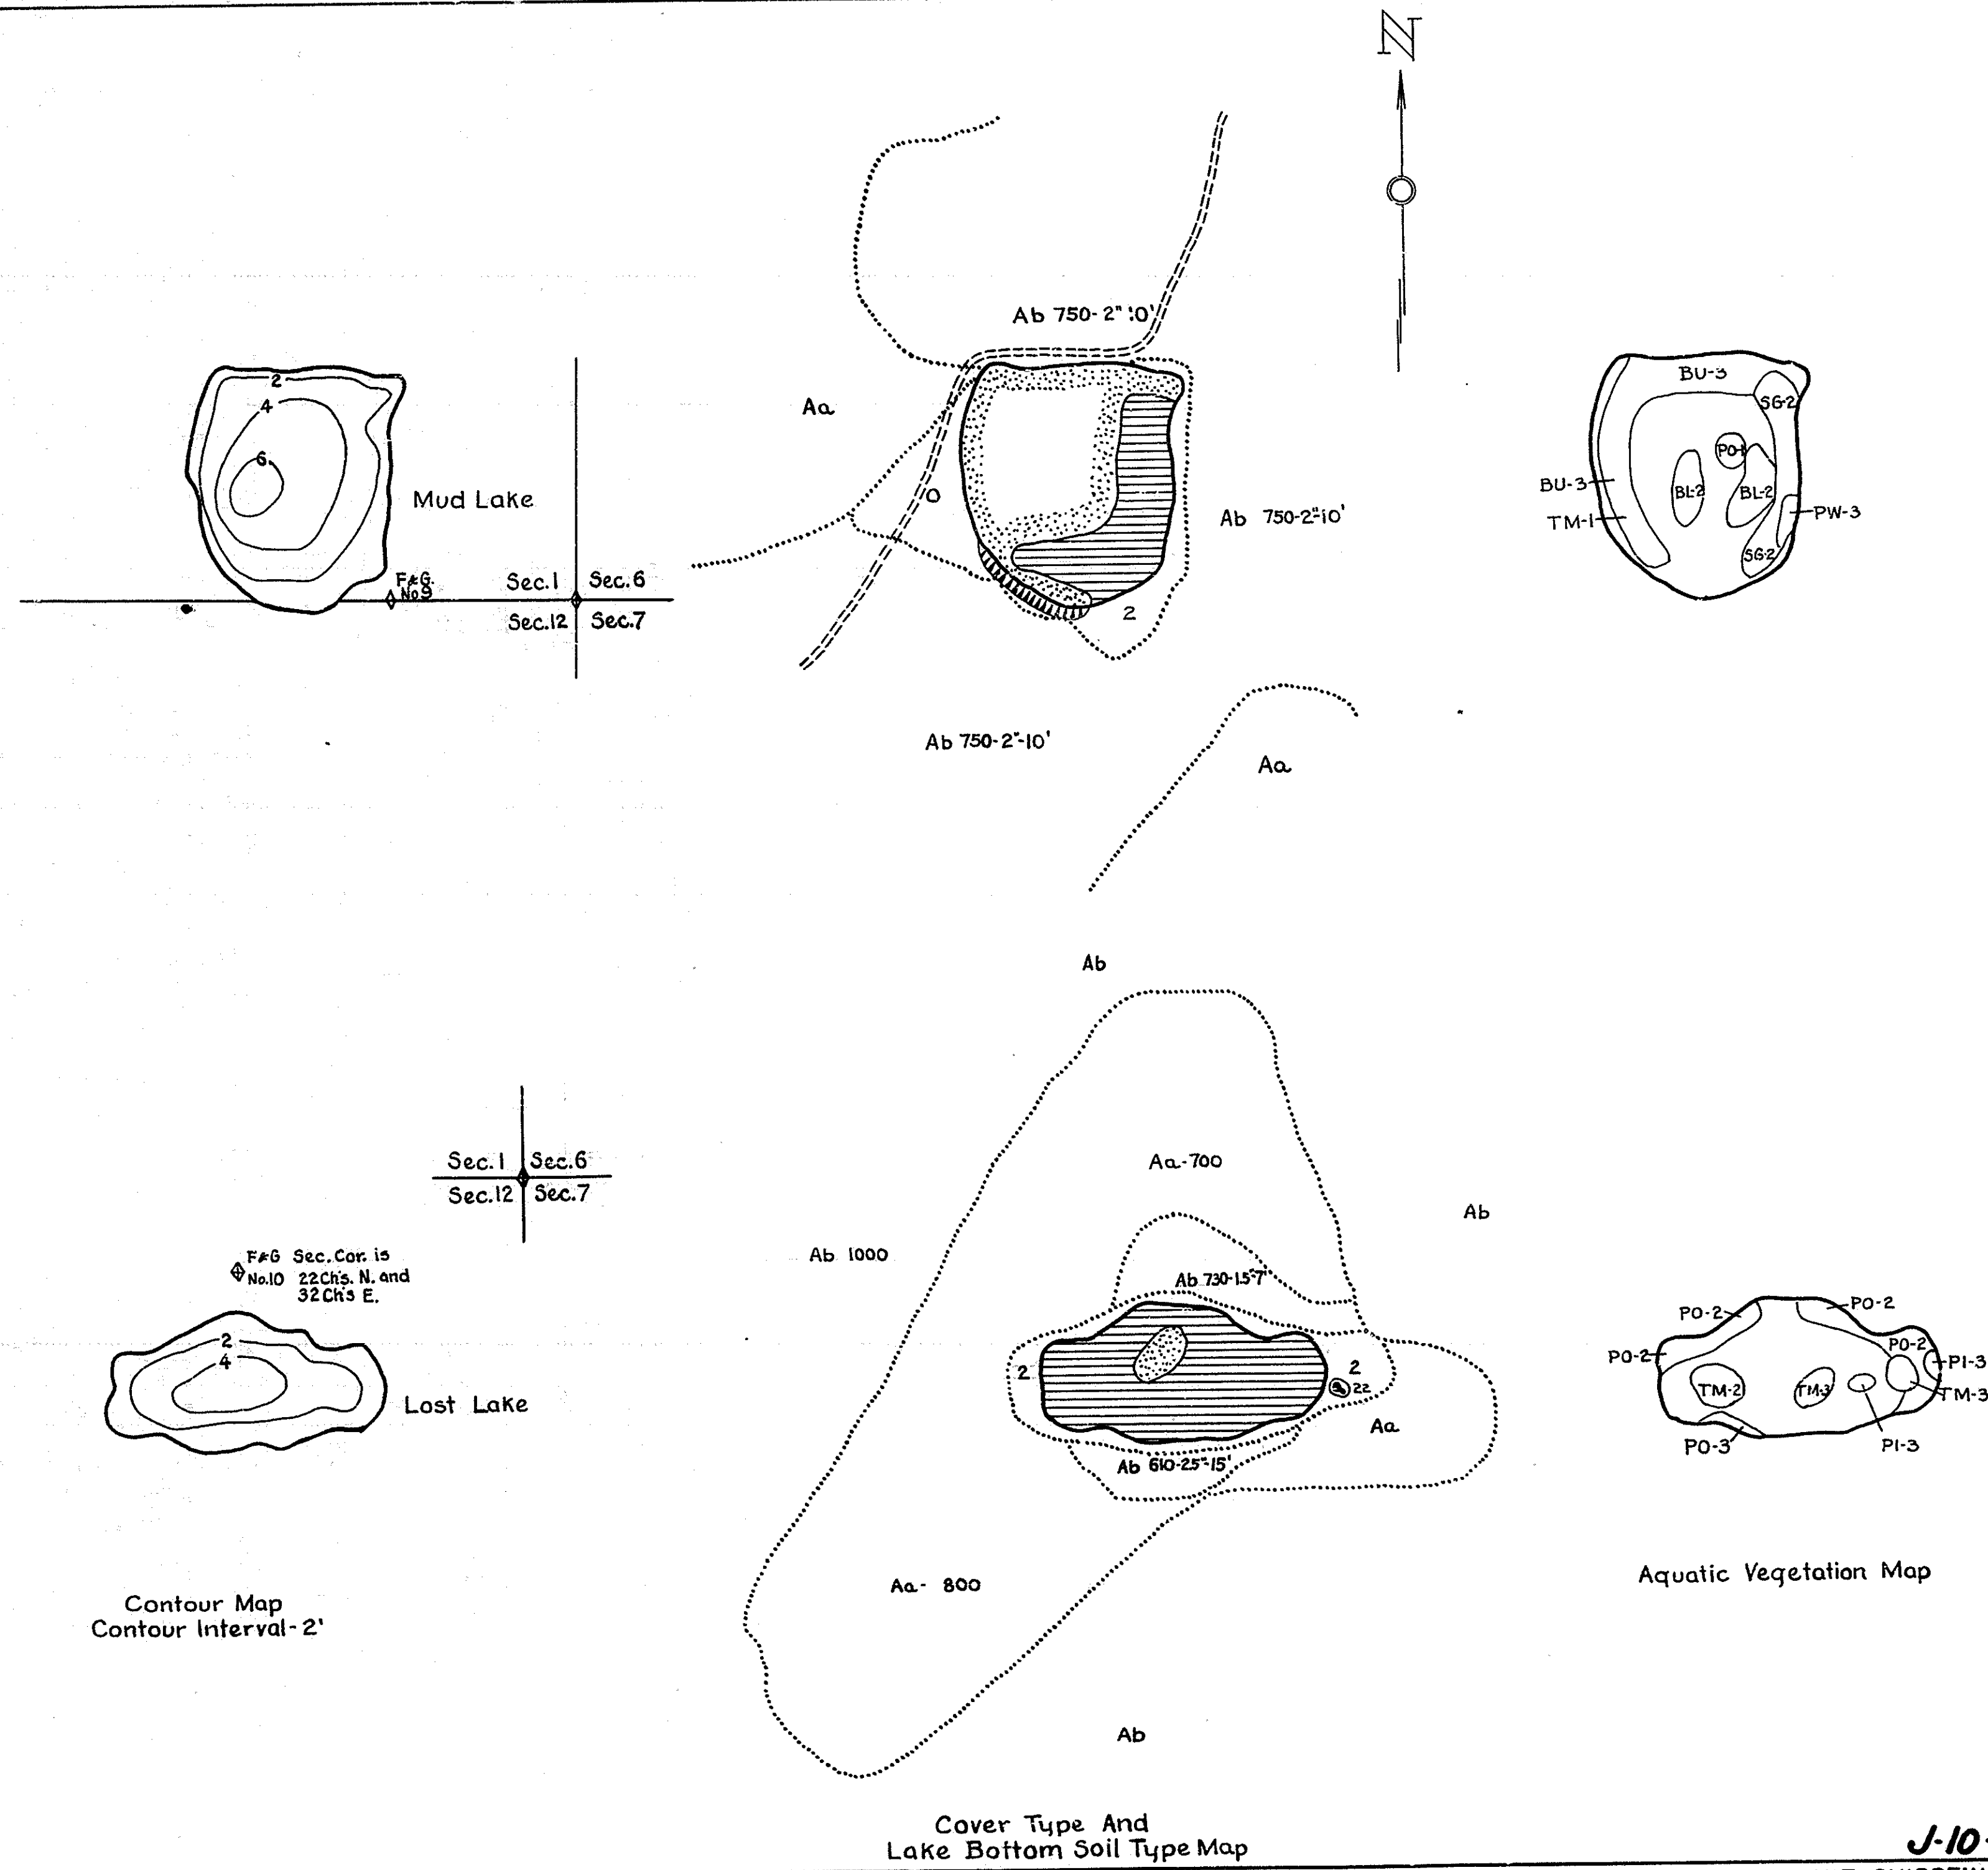

J-10-22

R-9  
U.S. Department of Agriculture  
Forest Service  
LAKE AND STREAM SURVEY  
MUD LAKE-LOST LAKE  
Marquette National Forest  
Michigan

Location Sec. 1-12 T. 45 N. R. 6 W.  
Scale 1/8 inches = 1 Mile

Mud Lake Area 7.5 Acres  
Length of Shore Line 0.4 Miles  
Lost Lake Area 5 Acres  
Length of Shore Line 0.37 Miles

J-10-22

MUD LAKE, LOST LAKE, CHIPPEWA COUNTY