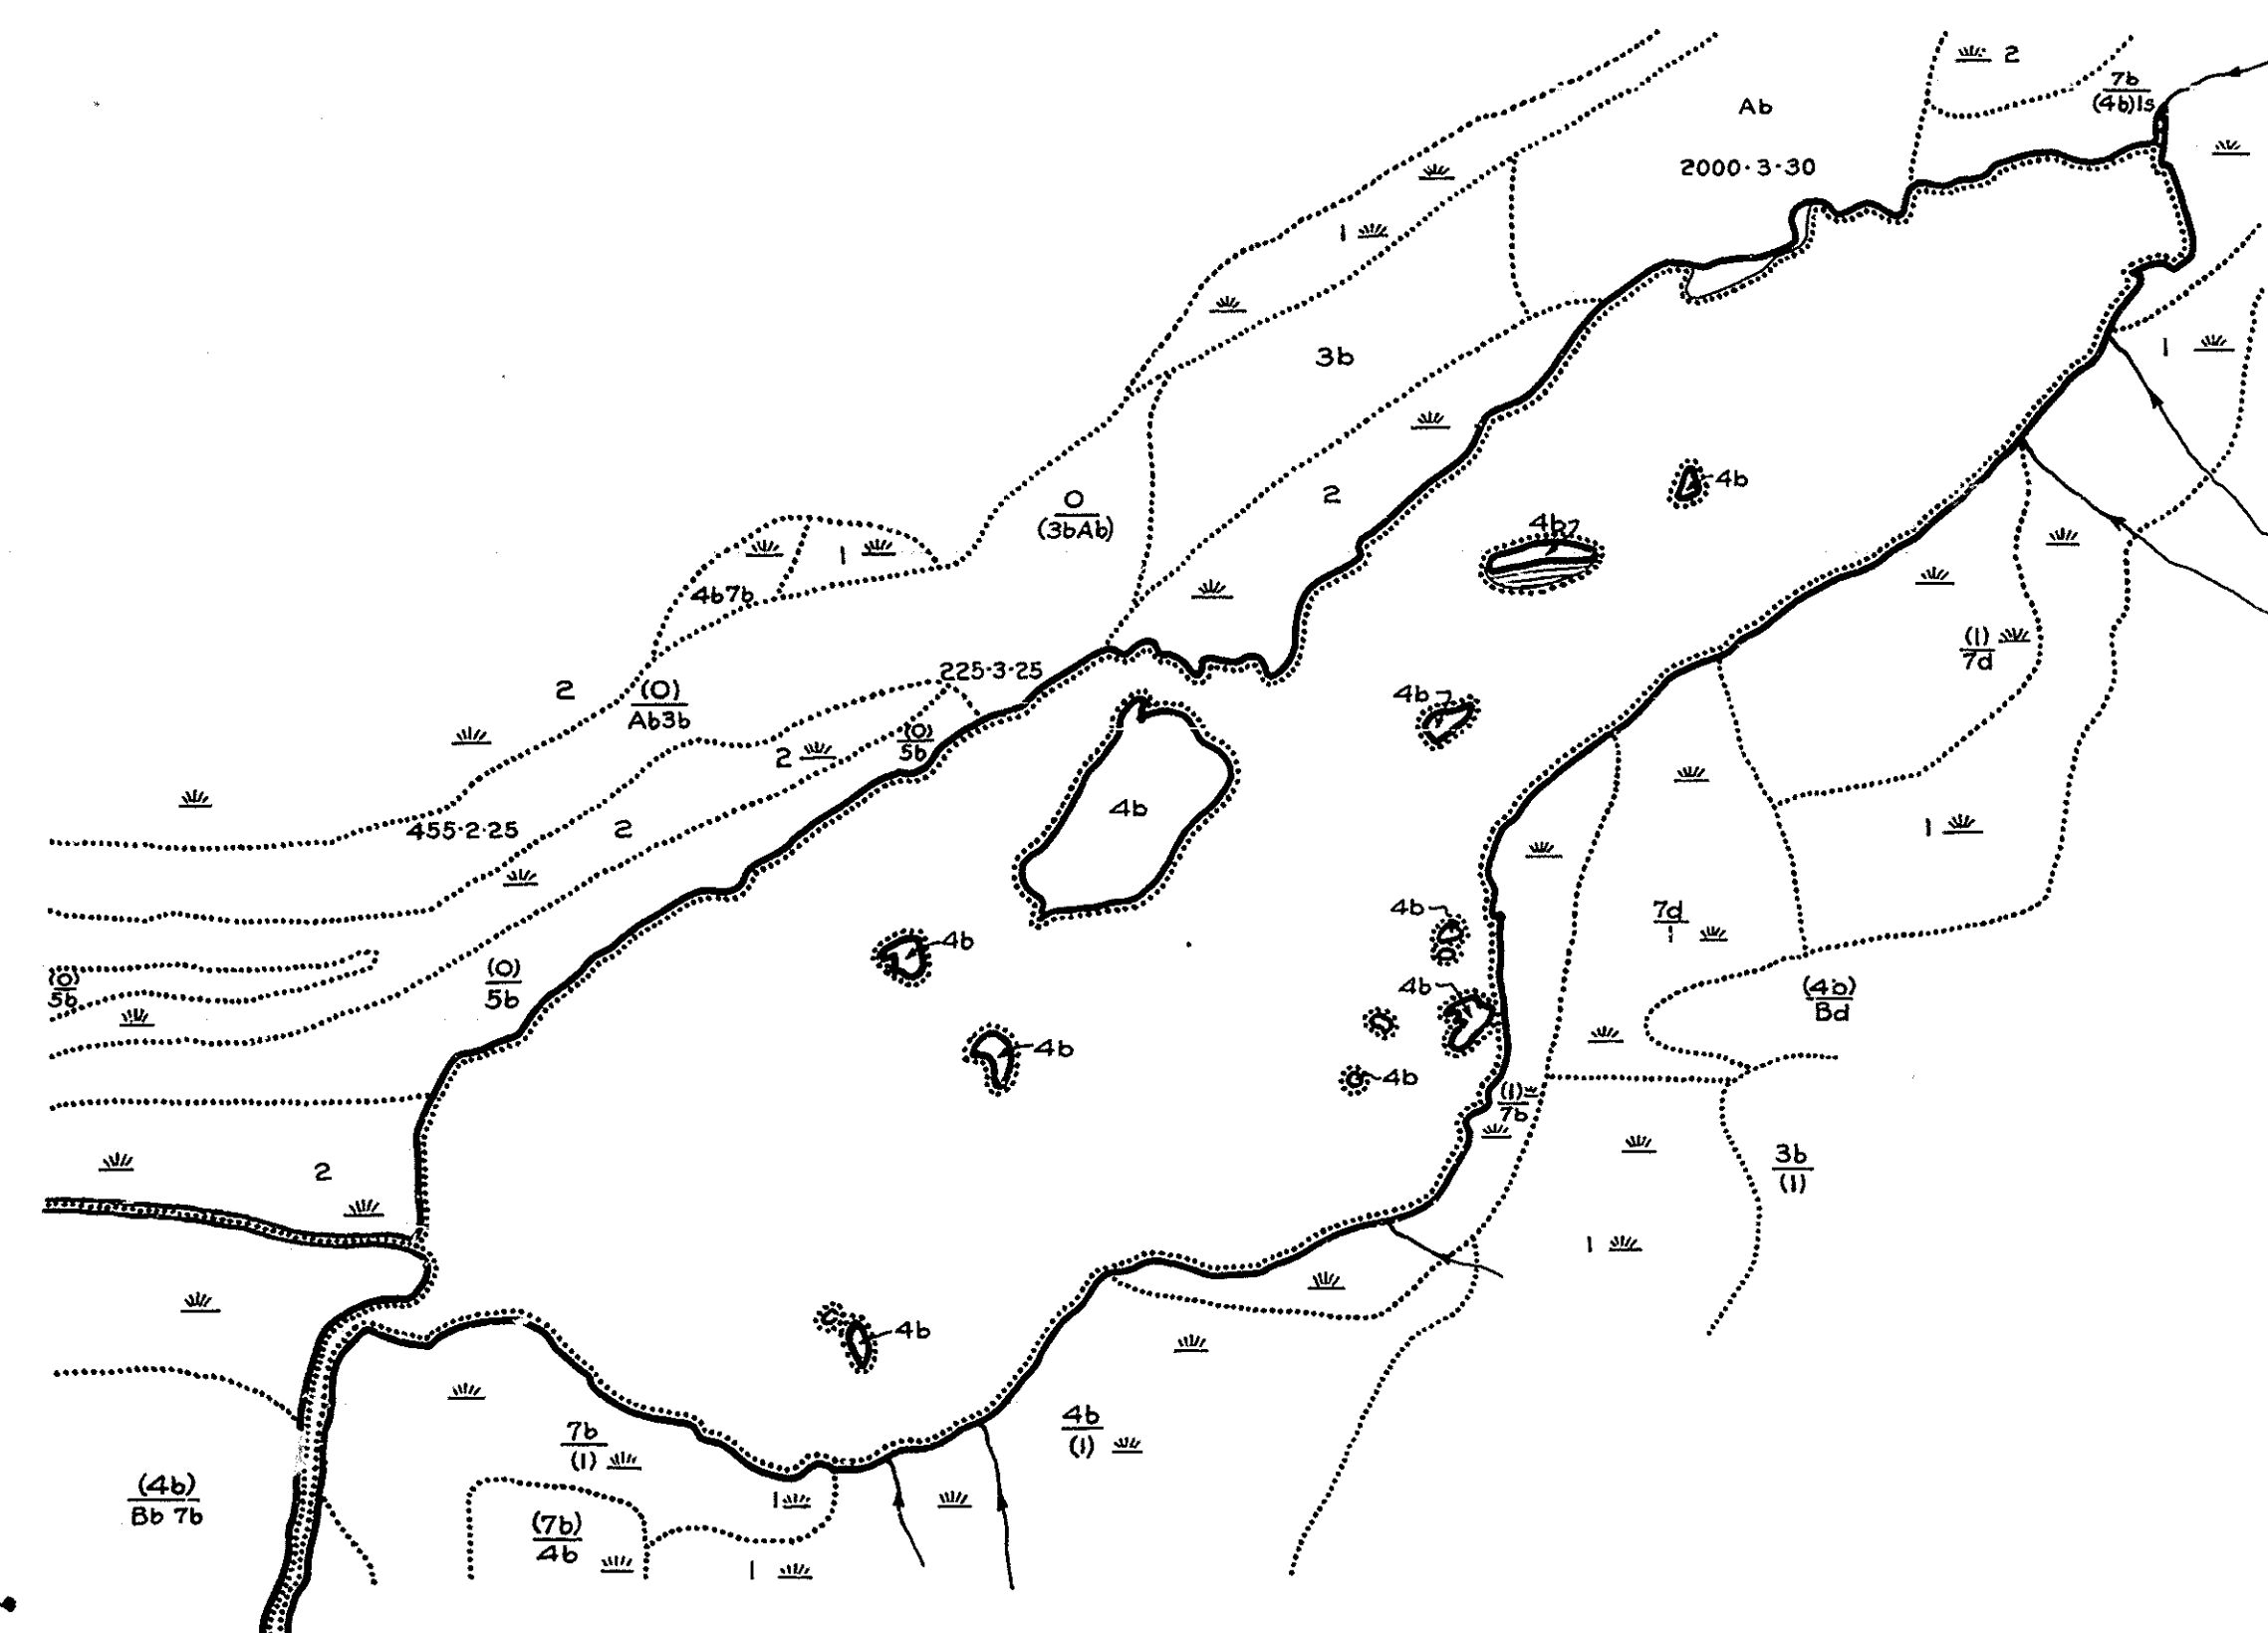

J-10-34

R-9  
U.S. Department of Agriculture  
Forest Service  
LAKE AND STREAM SURVEY  
PENDILLS LAKE  
Marquette National Forest  
Michigan

Location: Sec's. 25 & 26, T.47 N. R.4 W., M.M.  
Scale: 8" = 1 Mile.

Area: 230 Acres.  
Length of Shore Line: 5.25 Miles.

Contour Map  
Contour interval = 5'

Cover Type And  
Lake Bottom Soil Type Map

Aquatic Vegetation Map

J-10-34