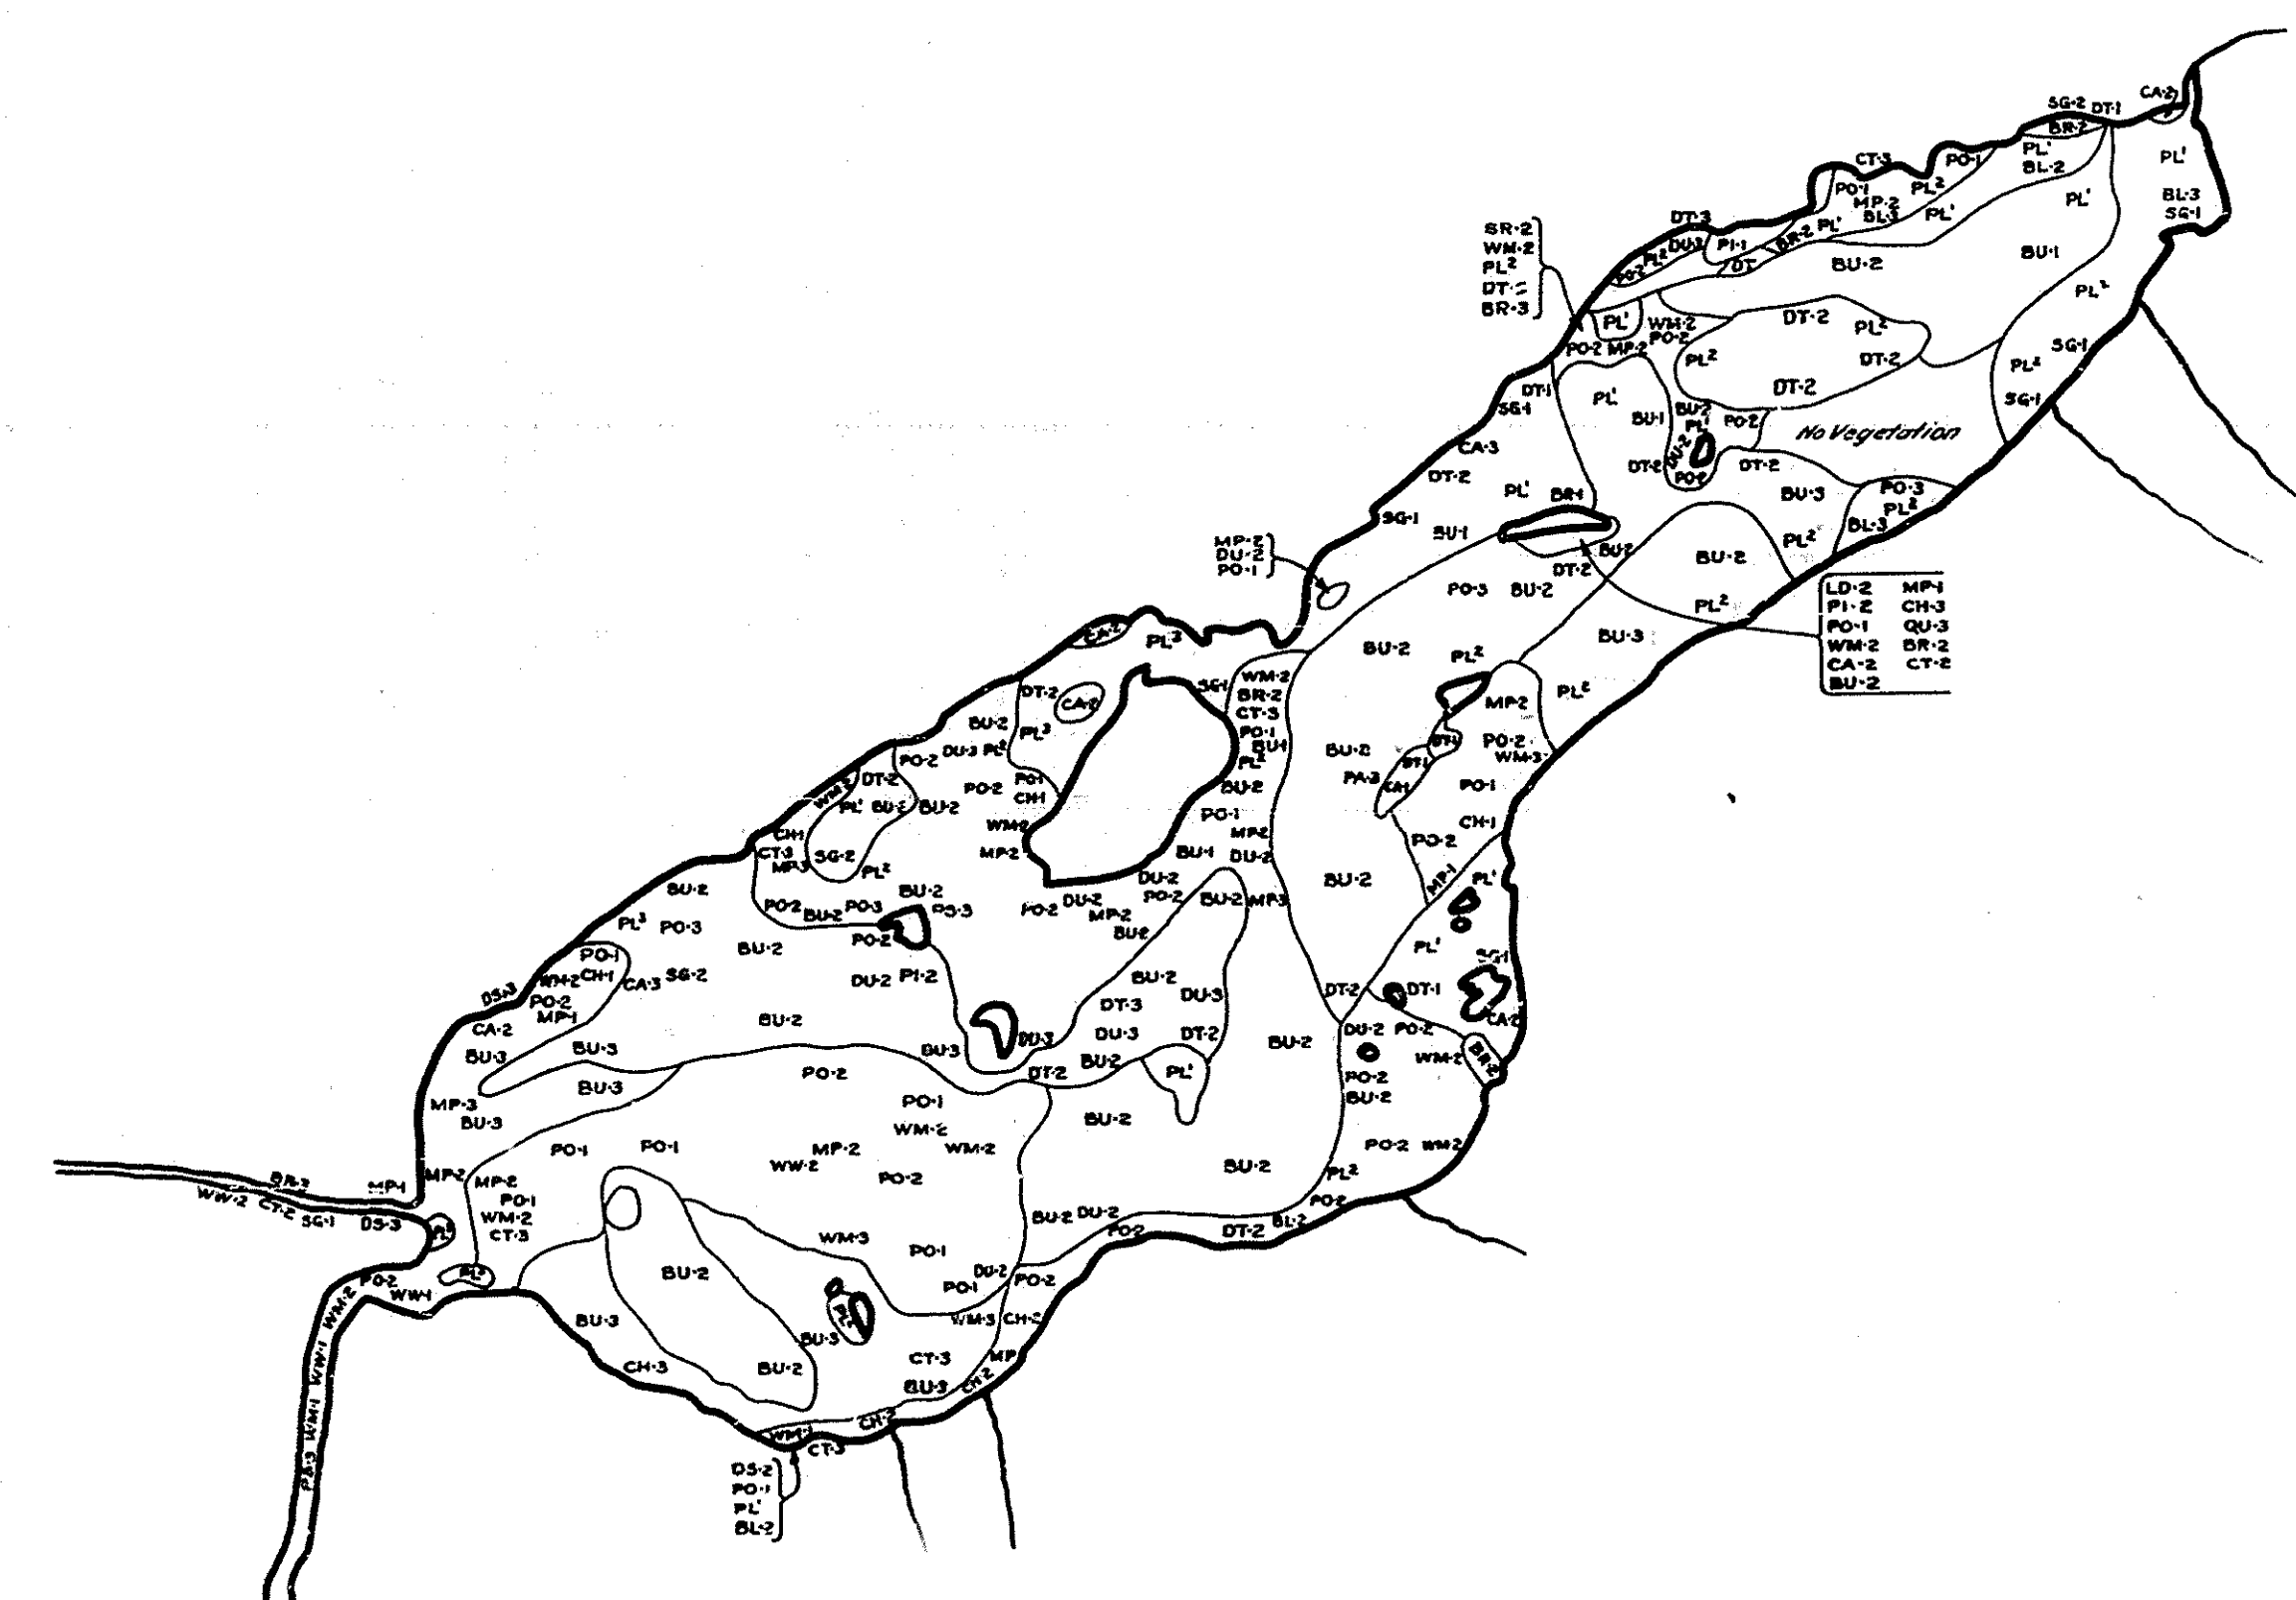

J-10-34

R-9  
U.S. Department of Agriculture  
Forest Service  
LAKE AND STREAM SURVEY  
PENDILLS LAKE  
Marquette National Forest  
Michigan

Location: Sec's. 25 & 26, T.47 N. R.4 W., M.M.  
Scale: 8" = 1 Mile.

Area: 230 Acres.  
Length of Shore Line: 5.25 Miles.

Contour Map  
Contour interval = 5'

Cover Type And  
Lake Bottom Soil Type Map

Aquatic Vegetation Map

J-10-34