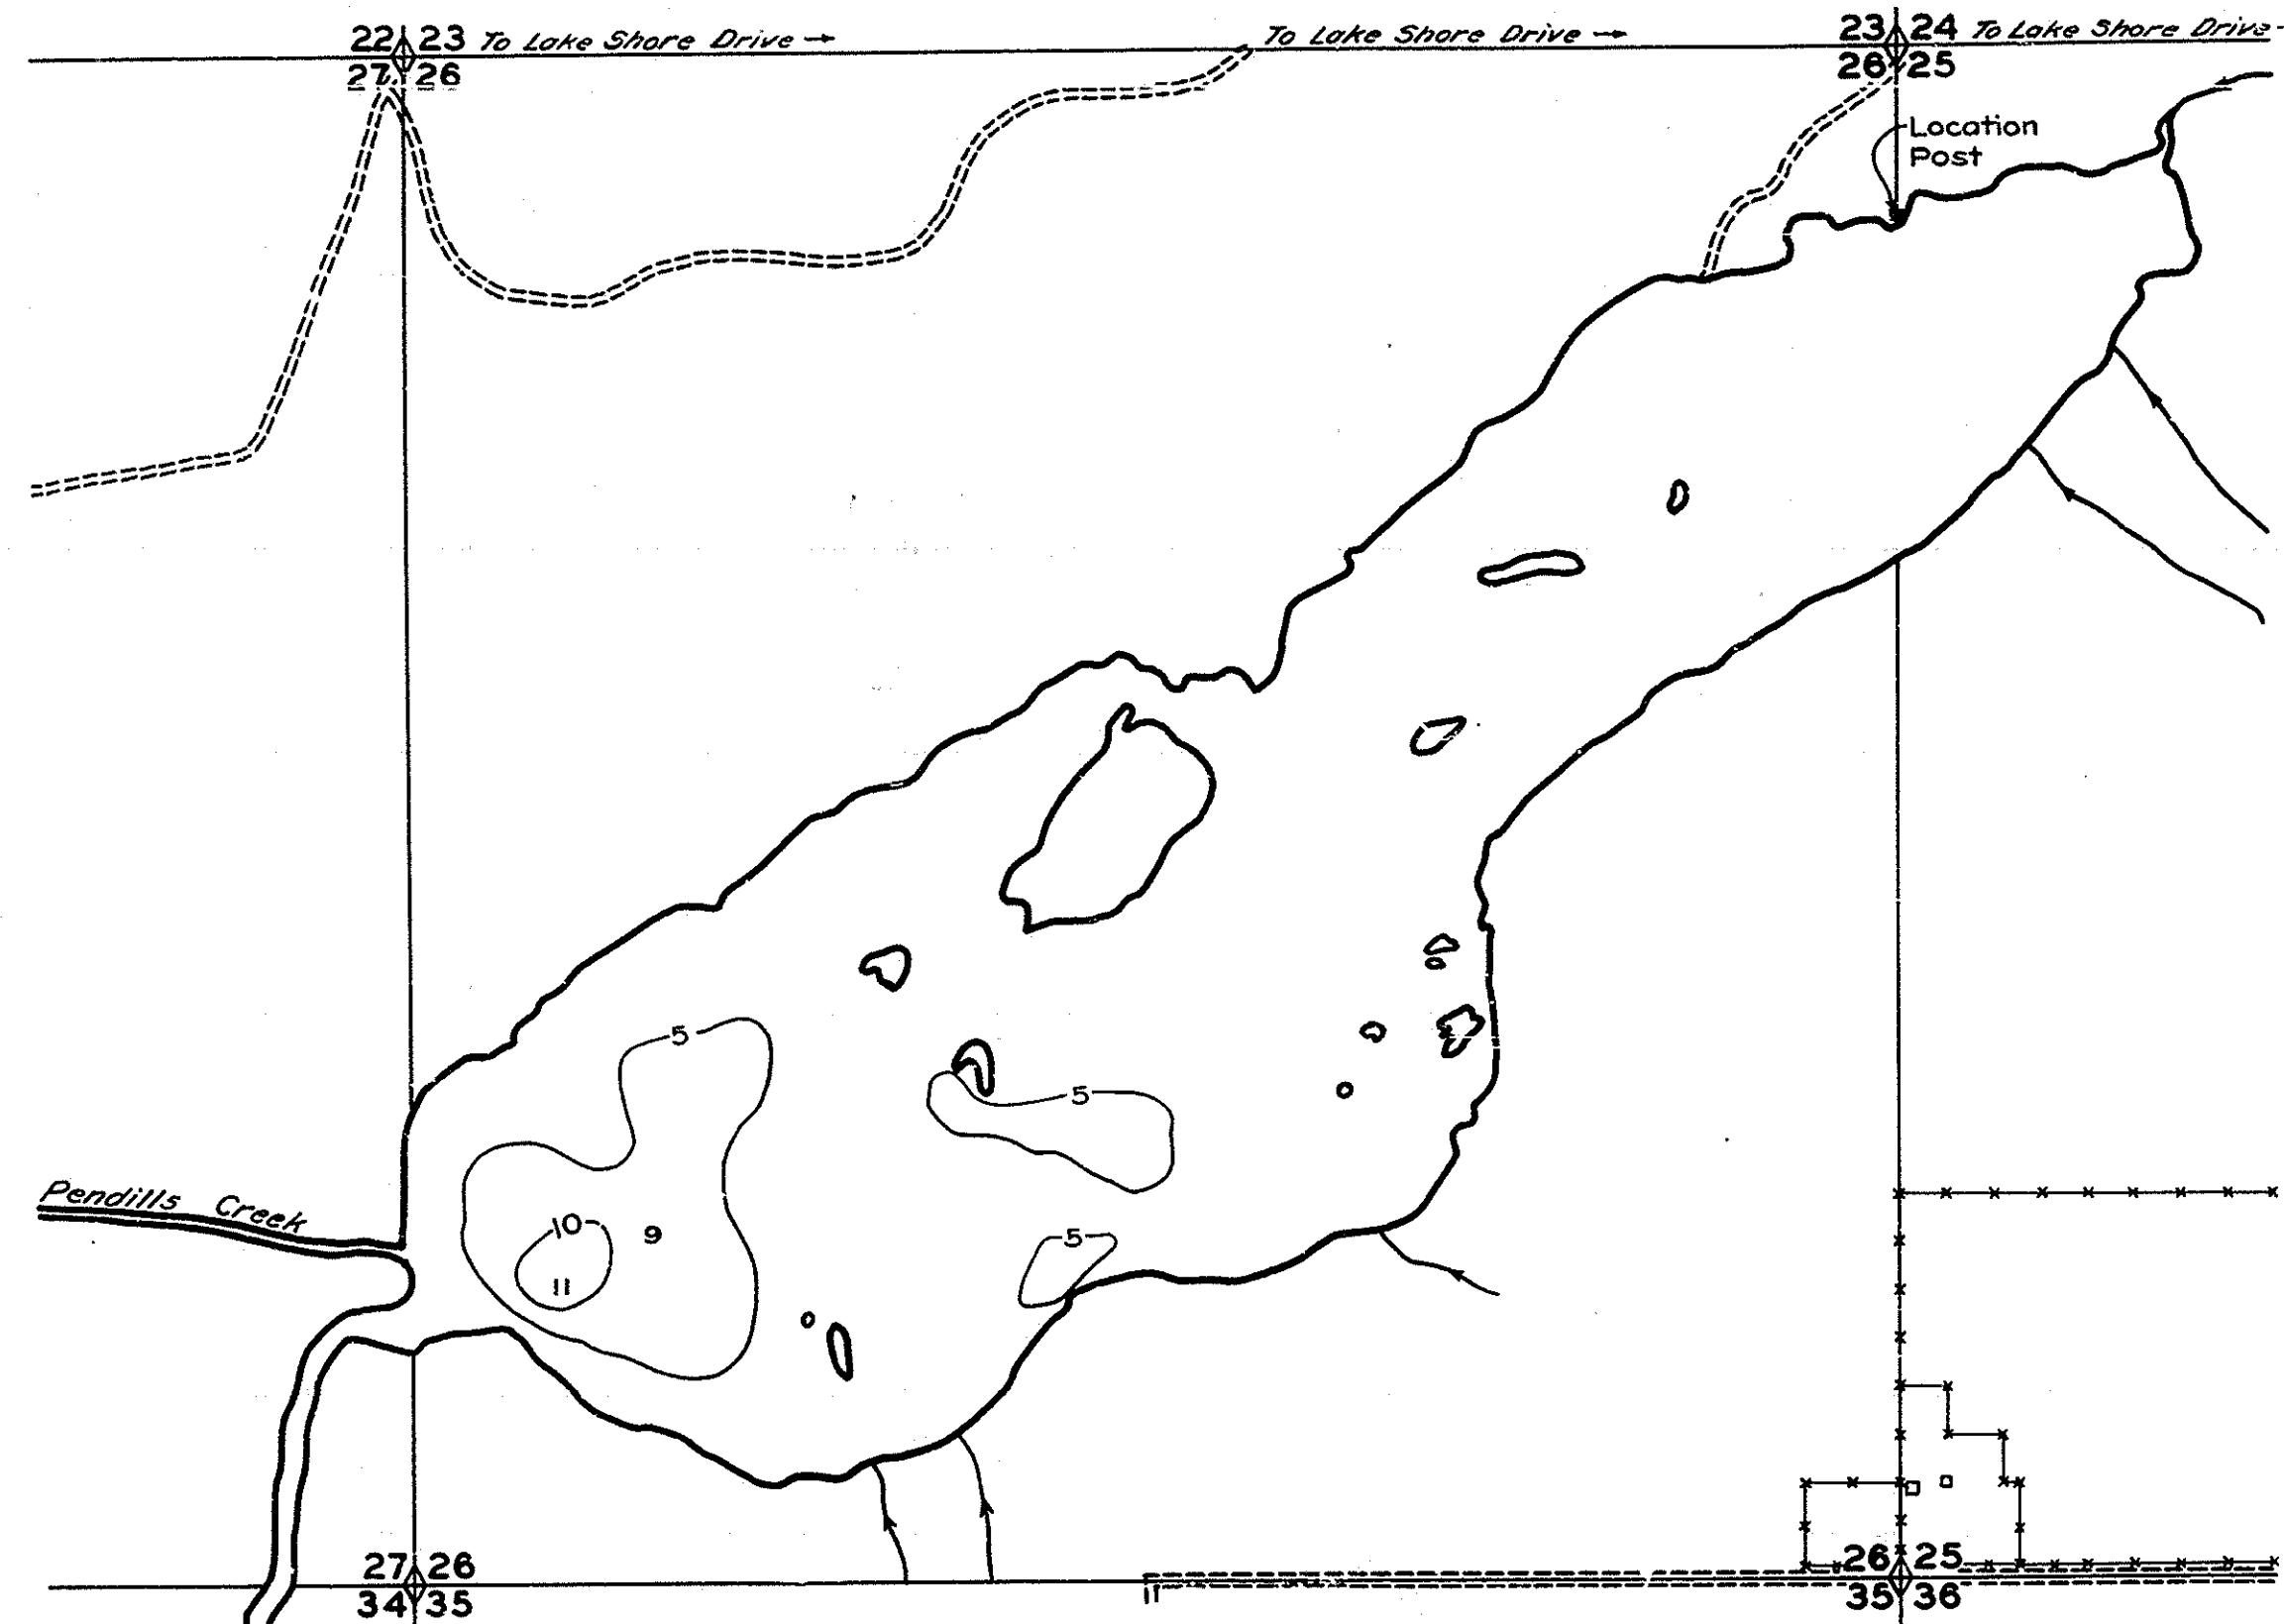

J-10-34

R-9  
U.S. Department of Agriculture  
Forest Service  
LAKE AND STREAM SURVEY  
PENDILLS LAKE  
Marquette National Forest  
Michigan

Location: Sec's. 25 & 26, T.47 N. R.4 W., M.M.  
Scale: 8" = 1 Mile.

Area: 230 Acres.  
Length of Shore Line: 5.25 Miles.

Contour Map  
Contour interval = 5'

Cover Type And  
Lake Bottom Soil Type Map

Aquatic Vegetation Map

J-10-34