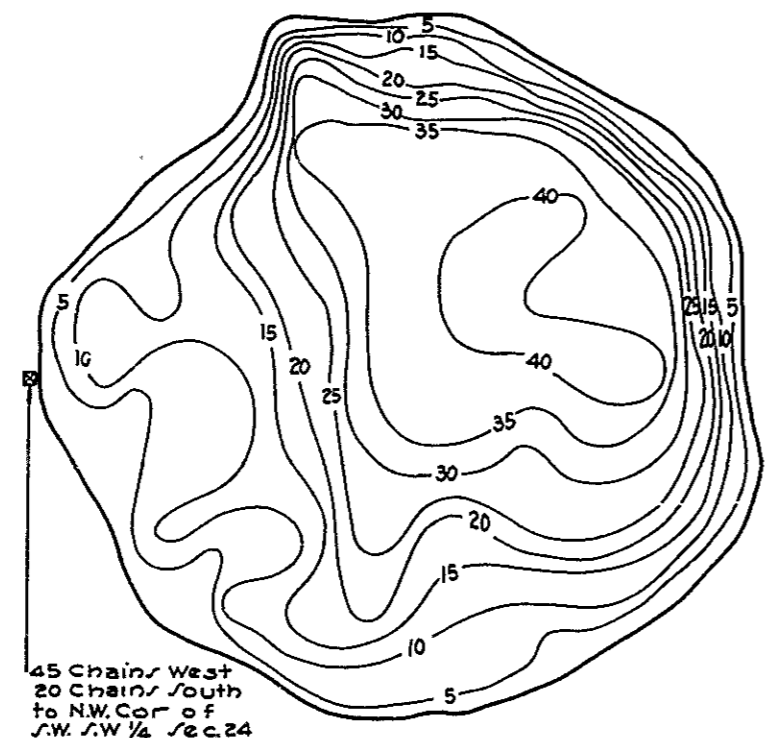

R-9  
U. S. Department of Agriculture  
Forest Service  
LAKE AND STREAM SURVEY  
MAHSKEEKEE LAKE  
Hiawatha National Forest  
Michigan

Location Sec. 24 T. 42 N. R. 19 W.  
Scale 16" = 1 Mile

Area 60 Acres  
Length of Shore line 1.2 Miles

45 Chains West  
20 Chains South  
to N.W. Cor of  
S.W. 1/4 Sec. 24

N.W. Cor of  
S.E. 1/4  
Sec. 24

Contour Map  
Contour Interval = 5'

Cover Type And  
Aquatic Vegetation Map

Lake Bottom Soil Type Map