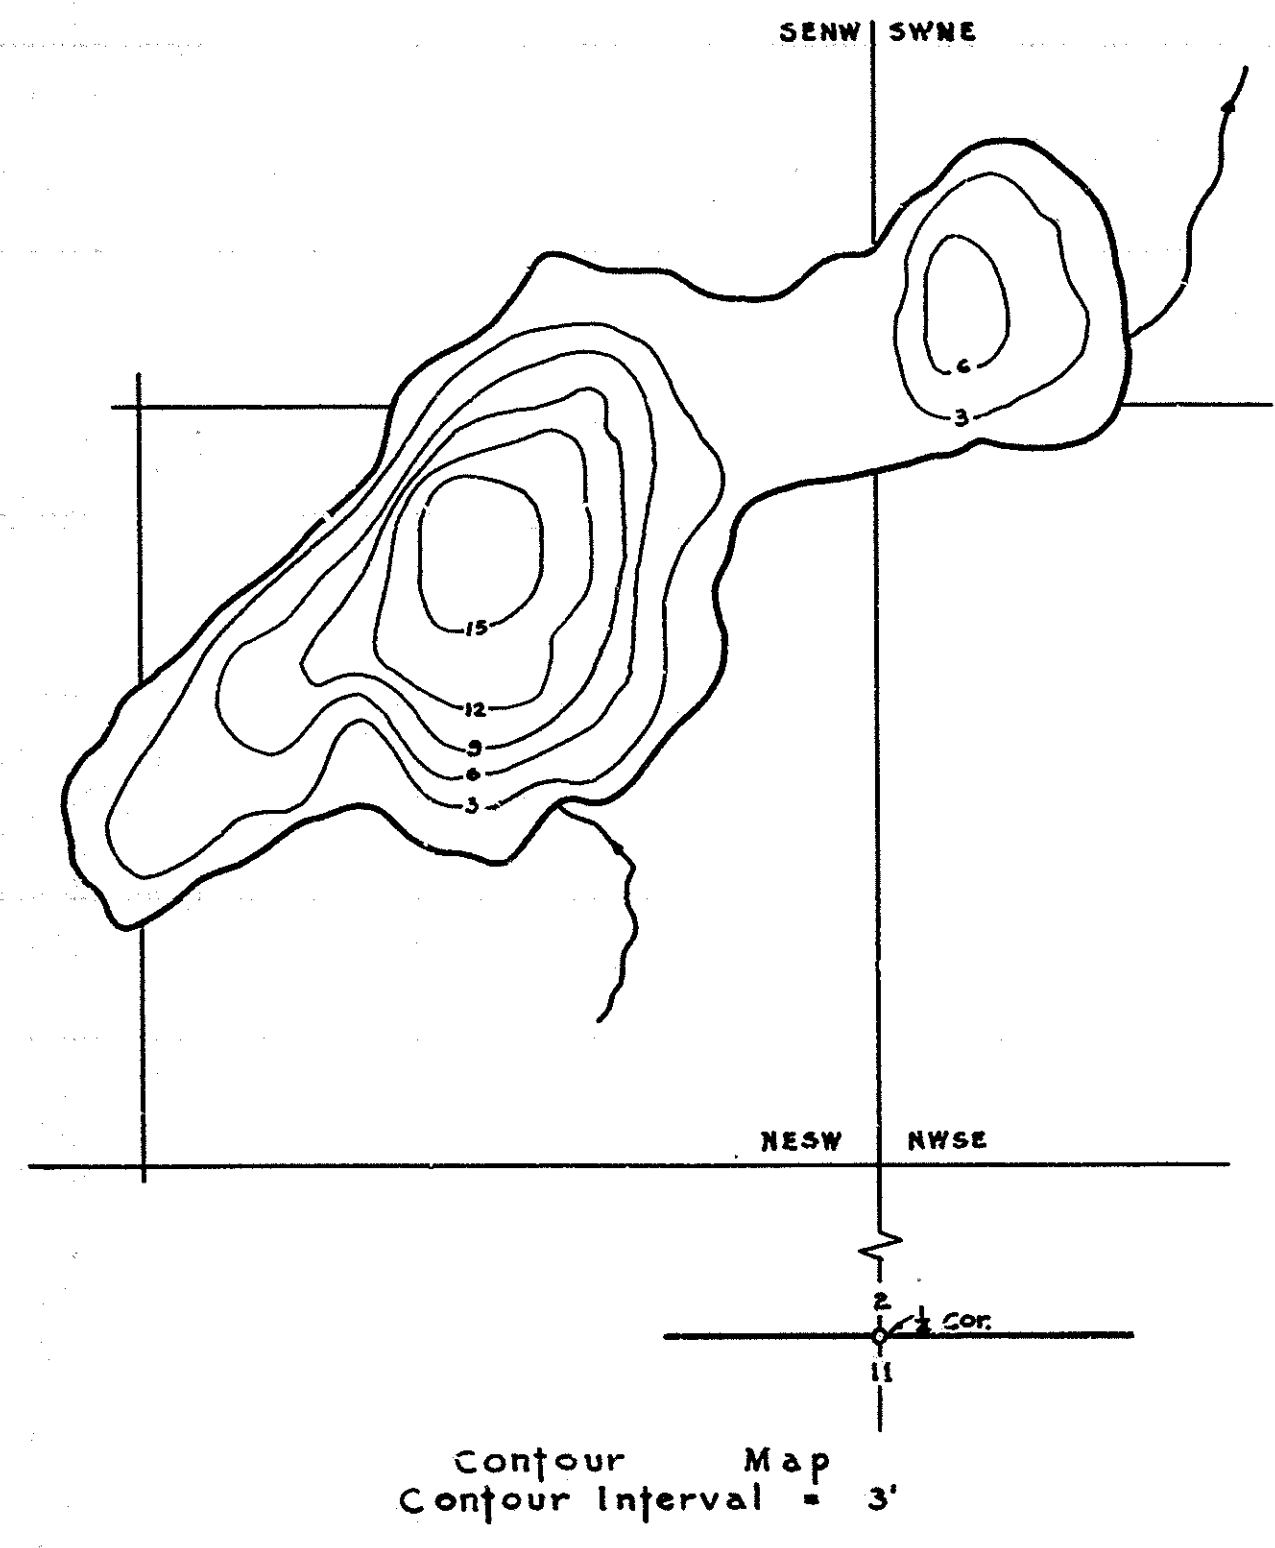

R-9
 U.S. Department of Agriculture
 Forest Service
LAKE AND STREAM SURVEY
LAKE ON 2 - BUDDLE LAKE
 Ottawa National Forest
 Michigan

Lake On 2 Area 25 Acres
 Buddle Lake Area 26 Acres
 Lake On 2 Length of Shoreline 1.06 Miles
 Buddle Lake Length of Shoreline .67 Miles

Lake On 2
 Location: Sec. 2, T46N. R.36W.
 Scale: 1/16 Inches = 1 Mile

Buddle Lake
 Location: Sec. 28, T.46N. R.36W.
 Scale: 1/8 Inches = 1 Mile