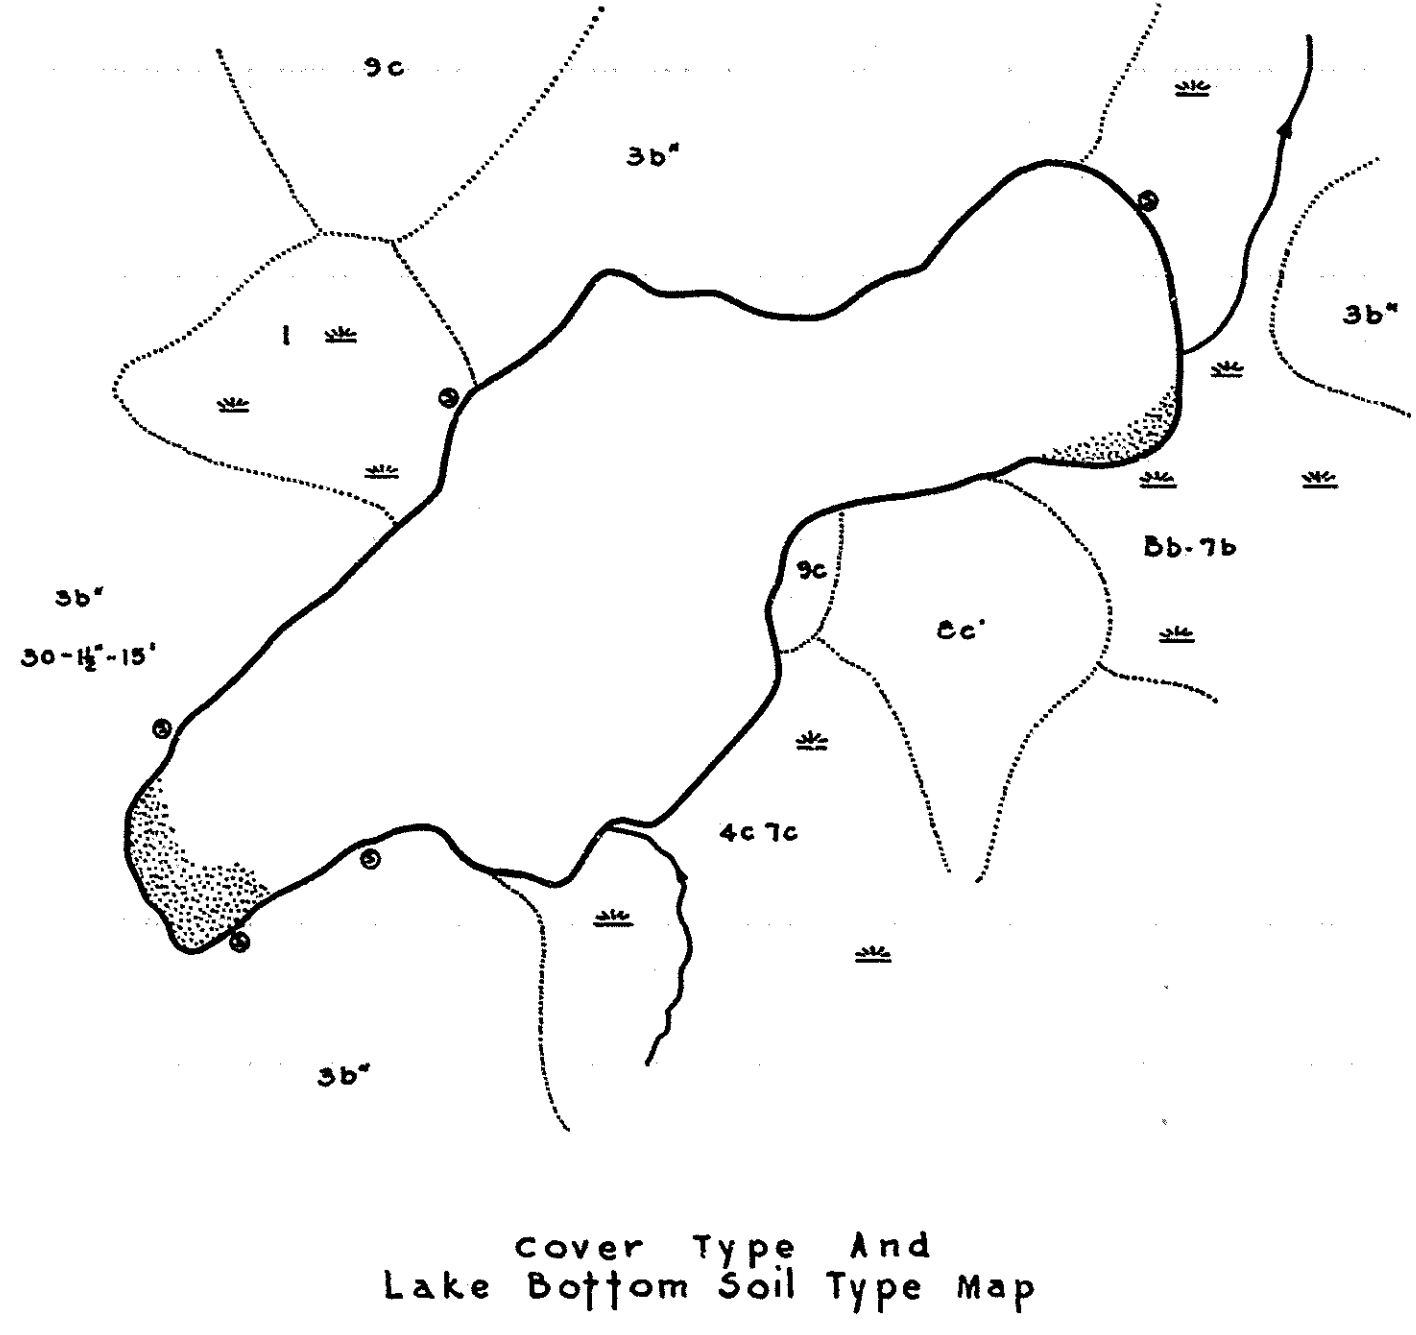

R-9
 U.S. Department of Agriculture
 Forest Service
LAKE AND STREAM SURVEY
LAKE ON 2 - BUDDLE LAKE
 Ottawa National Forest
 Michigan

Lake On 2 Area 25 Acres
 Buddle Lake Area 26 Acres
 Lake On 2 Length of Shoreline 1.06 Miles
 Buddle Lake Length of Shoreline .67 Miles

Lake On 2
 Location: Sec. 2, T46N. R.36W.
 Scale: 1/16 Inches = 1 Mile

Buddle Lake
 Location: Sec. 28, T.46N. R.36W.
 Scale: 1/8 Inches = 1 Mile