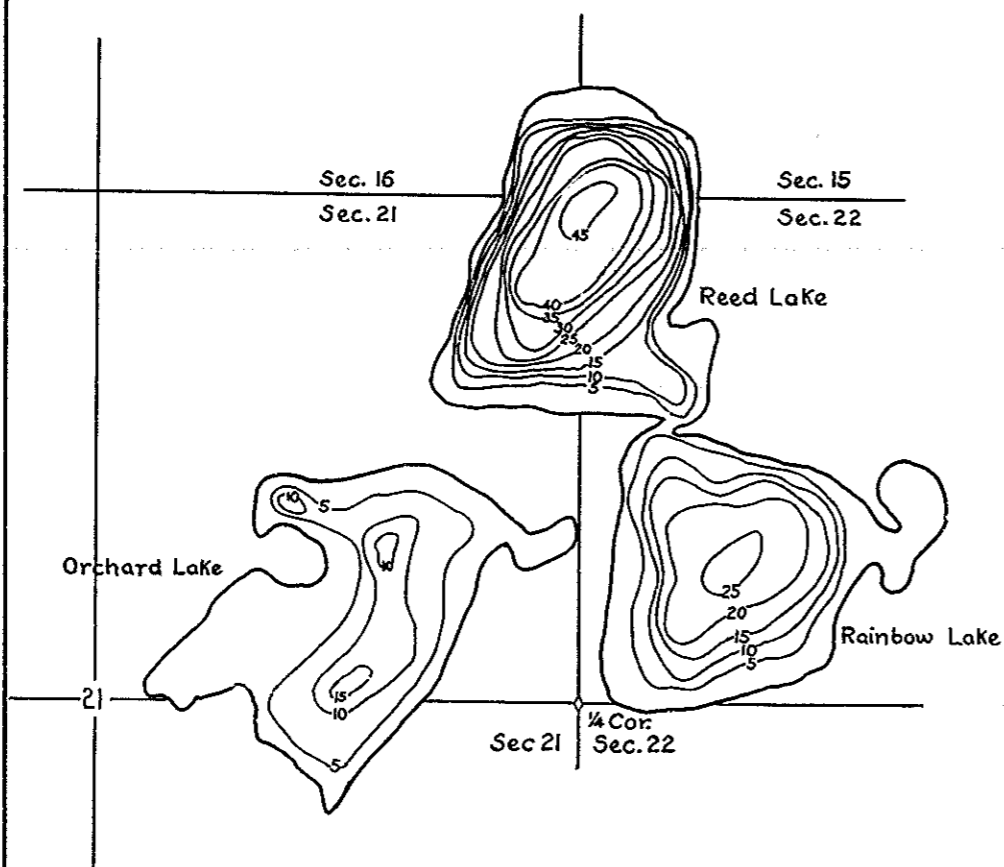

R-9
U.S. Department of Agriculture
Forest Service
LAKE AND STREAM SURVEY
REED-ORCHARD-RAINBOW LAKES
Manistee Purchase Unit
Michigan

Location Sec's 15-16-21-22 T.17N.R. 14 W.
Scale 8" = 1 Mile

Orchard Lake Area 46 Acres
Reed Lake Area 45 Acres
Rainbow Lake Area 43 Acres
Orchard Lake Length of Shore Line 1.5 Miles
Reed Lake Length of Shore Line 1.1 Miles
Rainbow Lake Length of Shore Line 1.3 Miles

Contour Map
Contour Interval = 5'

Cover Type And
Aquatic Vegetation Map

Lake Bottom Soil Type Map