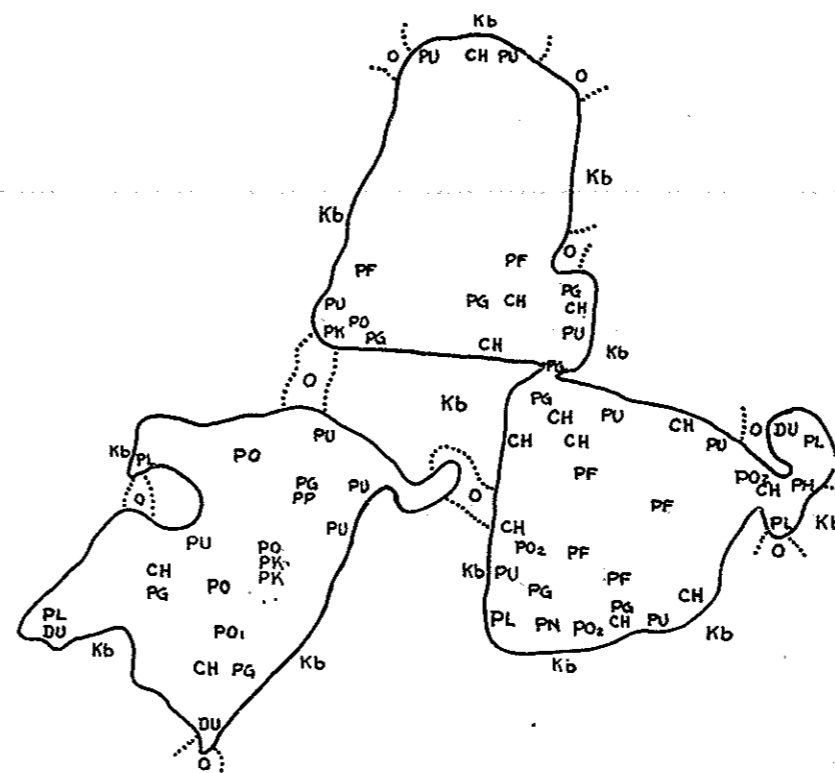

R-9
U.S. Department of Agriculture
Forest Service
LAKE AND STREAM SURVEY
REED-ORCHARD-RAINBOW LAKES
Manistee Purchase Unit
Michigan

Location Sec's 15-16-21-22 T.17N.R. 14 W.
Scale 8" = 1 Mile

Orchard Lake Area 46 Acres
Reed Lake Area 45 Acres
Rainbow Lake Area 43 Acres
Orchard Lake Length of Shore Line 1.5 Miles
Reed Lake Length of Shore Line 1.1 Miles
Rainbow Lake Length of Shore Line 1.3 Miles

Contour Map
Contour Interval = 5'

Cover Type And
Aquatic Vegetation Map

Lake Bottom Soil Type Map