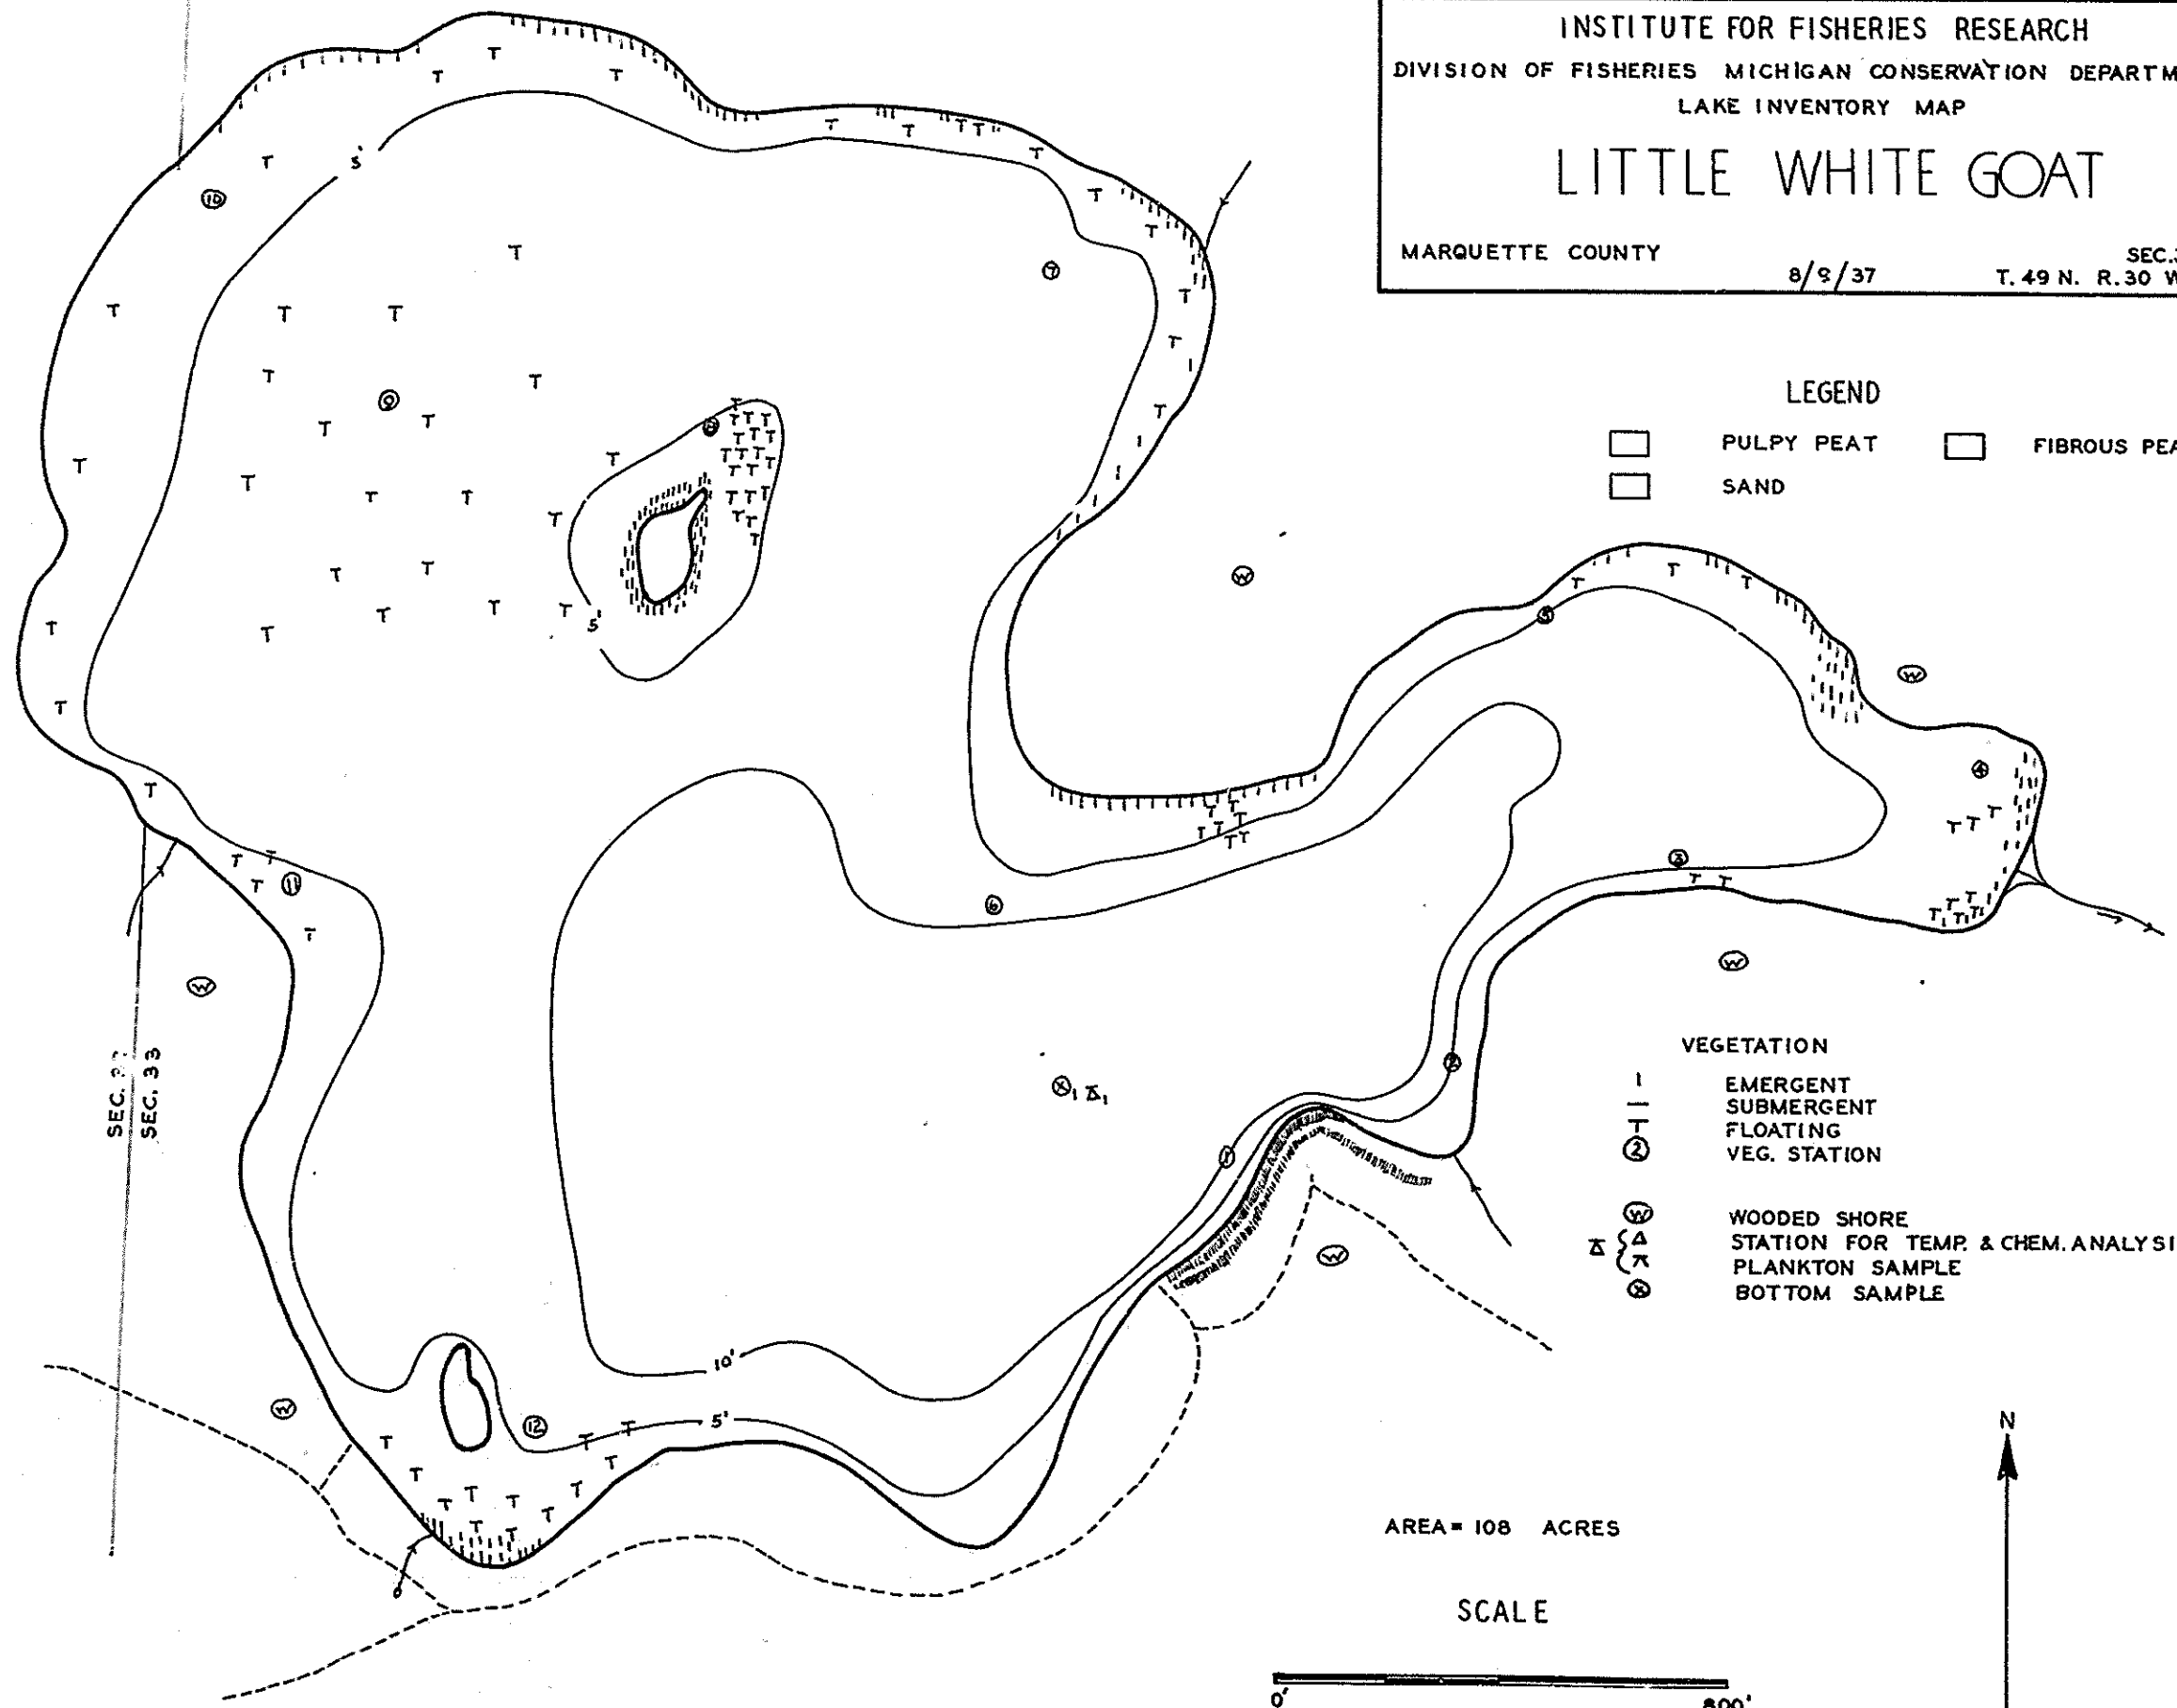

INSTITUTE FOR FISHERIES RESEARCH
 DIVISION OF FISHERIES MICHIGAN CONSERVATION DEPARTMENT
 LAKE INVENTORY MAP
LITTLE WHITE GOAT
 MARQUETTE COUNTY 8/9/37 SEC. 32, 33.
 T. 49 N. R. 30 W.

LITTLE WHITE GOAT LAKE MARQUETTE COUNTY T. 49 N. R. 30 W. SEC. 32, 33.