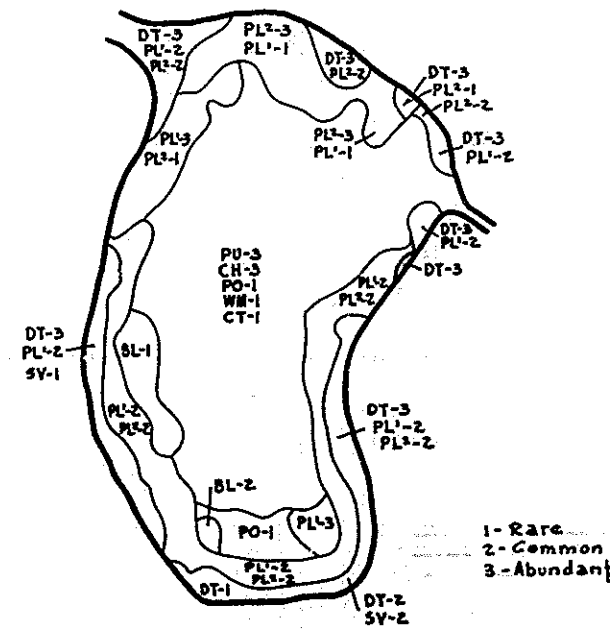

85-8-7

R-9
U.S. Department of Agriculture
Forest Service
LAKE AND STREAM SURVEY
PICKEREL LAKE
Manistee National Forest
Michigan

Location: Sec. 19, T.14N. R.13W.
Scale: 40 Inches = 1 Mile

Area 3.92 Acres
Length of Shoreline .3125 Miles

Contour Map
Contour Interval = 5'

Cover Type And
Lake Bottom Soil Type Map

Aquatic Vegetation Map