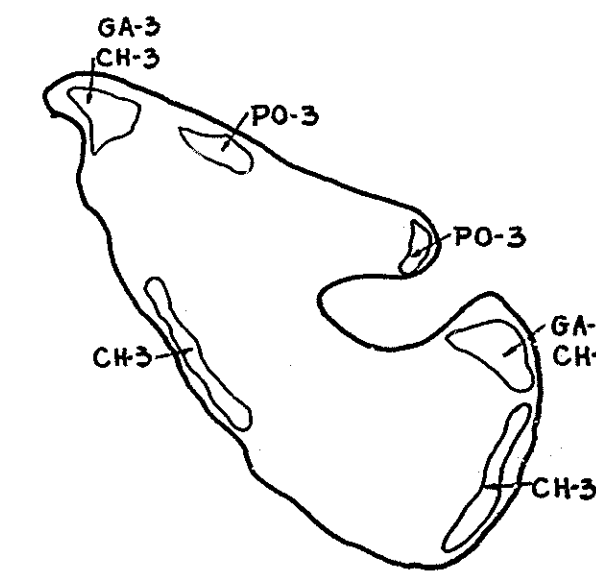

01-2-P

R-9
U.S. Department of Agriculture
Forest Service
LAKE AND STREAM SURVEY
MULE SHOE LAKE
Huron National Forest
Michigan

Location Sec 1 T.24N. R.2E.
Scale 16 Inches = 1 Mile

Area 8.8 Acres
Length of Shore Line 0.58 Miles

Contour Map
Contour Interval - 5'

Cover Type And
Lake Bottom Soil Type Map

Aquatic Vegetation Map