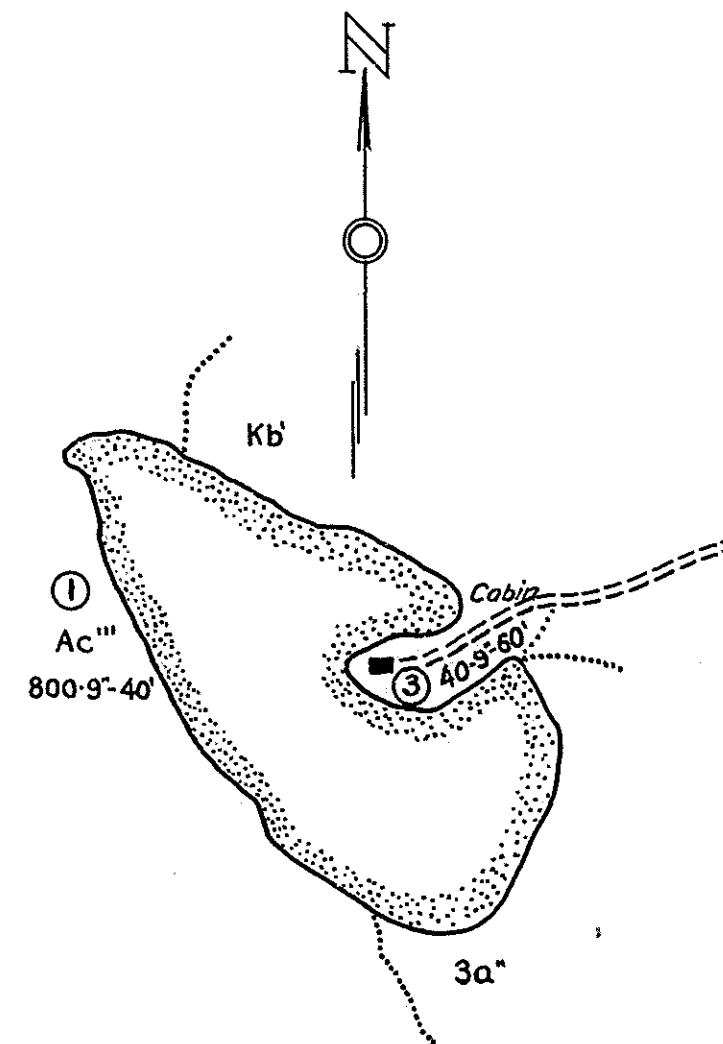

01-2-P

R-9
U.S. Department of Agriculture
Forest Service
LAKE AND STREAM SURVEY
MULE SHOE LAKE
Huron National Forest
Michigan

Location Sec 1 T.24N. R.2E.
Scale 16 Inches = 1 Mile

Area 8.8 Acres
Length of Shore Line 0.58 Miles

Contour Map
Contour Interval - 5'

Cover Type And
Lake Bottom Soil Type Map

Aquatic Vegetation Map