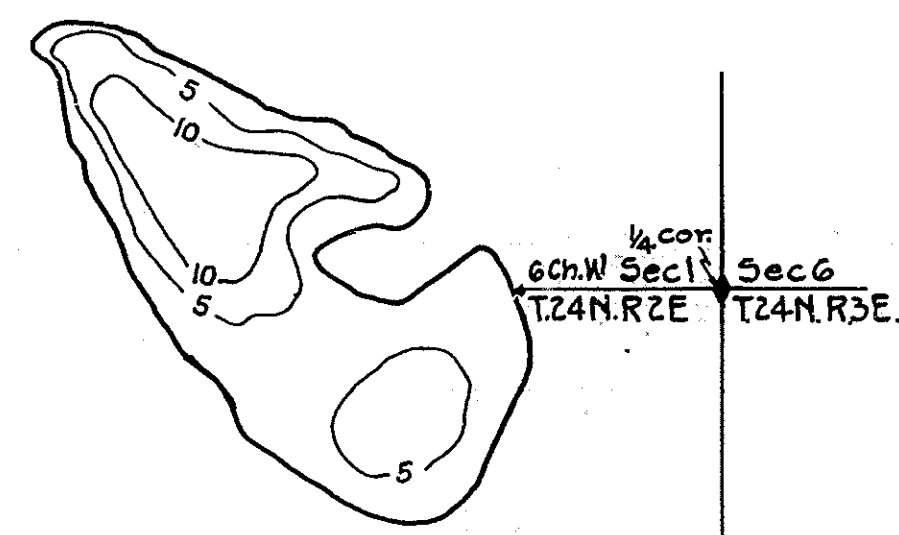

01-2-P

R-9
U.S. Department of Agriculture
Forest Service
LAKE AND STREAM SURVEY
MULE SHOE LAKE
Huron National Forest
Michigan

Location Sec 1 T.24N. R.2E.
Scale 16 Inches = 1 Mile

Area 8.8 Acres
Length of Shore Line 0.58 Miles

Contour Map
Contour Interval - 5'

Cover Type And
Lake Bottom Soil Type Map

Aquatic Vegetation Map