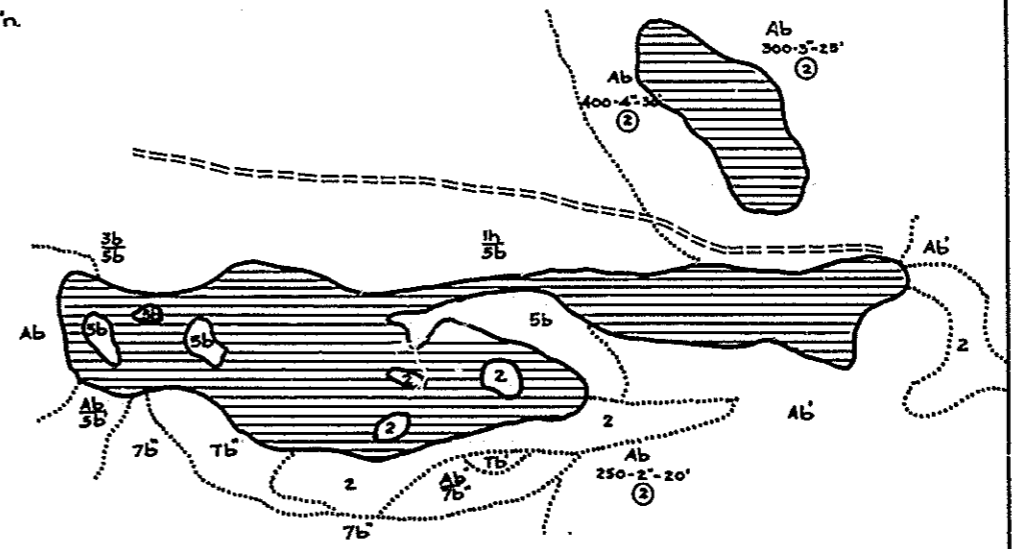

R-9
U.S. Department of Agriculture
Forest Service
LAKE AND STREAM SURVEY
DUCK LAKE
Ottawa National Forest
Michigan

Location: Sec. 12-13-18-T.48N.R.58W.
Scale 16" = 1 Mile.

Area: 16 Acres
Length of Shoreline: 1.3 Miles.

Contour Map
Contour Interval 1'

Cover Type Map And
Lake Bottom Soil Type Map

Aquatic Vegetation Map