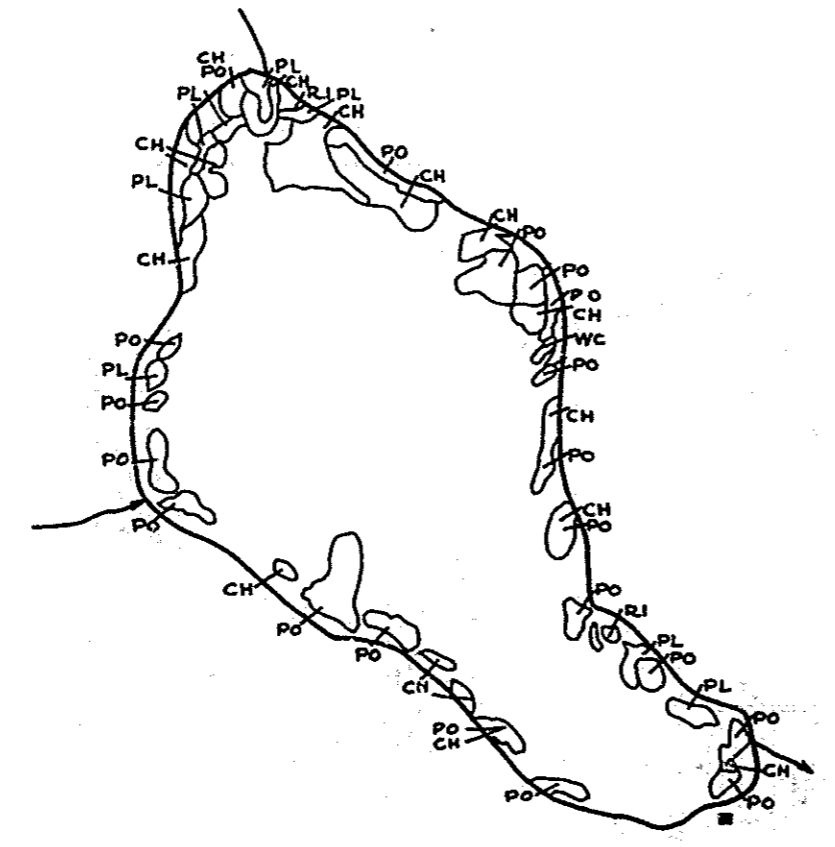

52-9-P

R-9
U.S. Department of Agriculture
Forest Service
LAKE AND STREAM SURVEY
BIG MURPHY LAKE
Hiawatha National Forest
Michigan

Location Sec. 8-17 T. 43N. R. 17 W.
Scale 8 Inches = 1 Mile

Area: 145 Acres
Length of Shoreline: 2.12 Miles

Contour Map
Contour Interval 5'

Cover Type And
Lake Bottom Soil Type Map

Aquatic Vegetation Map