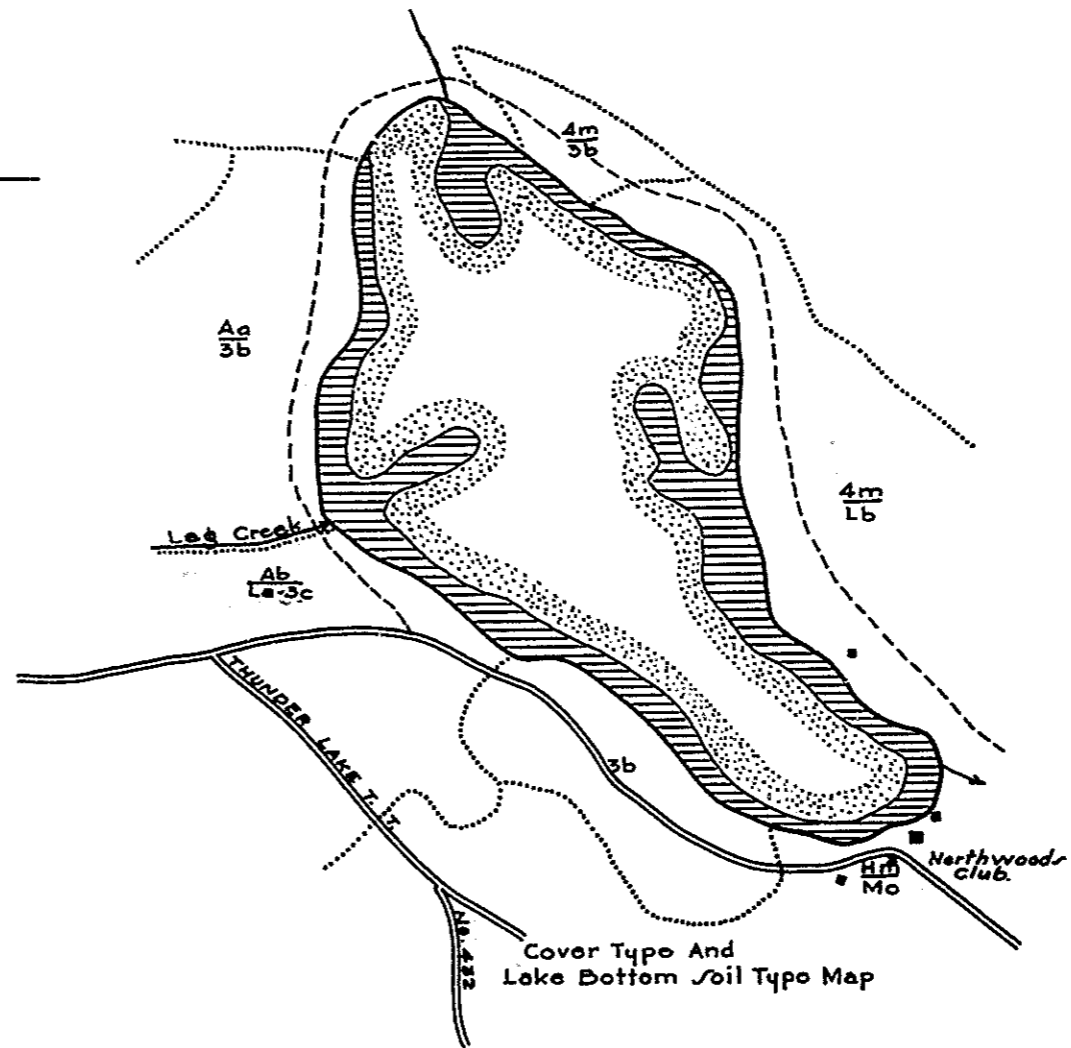

52-9-P

R-9
U.S. Department of Agriculture
Forest Service
LAKE AND STREAM SURVEY
BIG MURPHY LAKE
Hiawatha National Forest
Michigan

Location Sec. 8-17 T. 43N. R. 17 W.
Scale 8 Inches = 1 Mile

Area: 145 Acres
Length of Shoreline: 2.12 Miles

Contour Map
Contour Interval 5'

Cover Type And
Lake Bottom Soil Type Map

Aquatic Vegetation Map