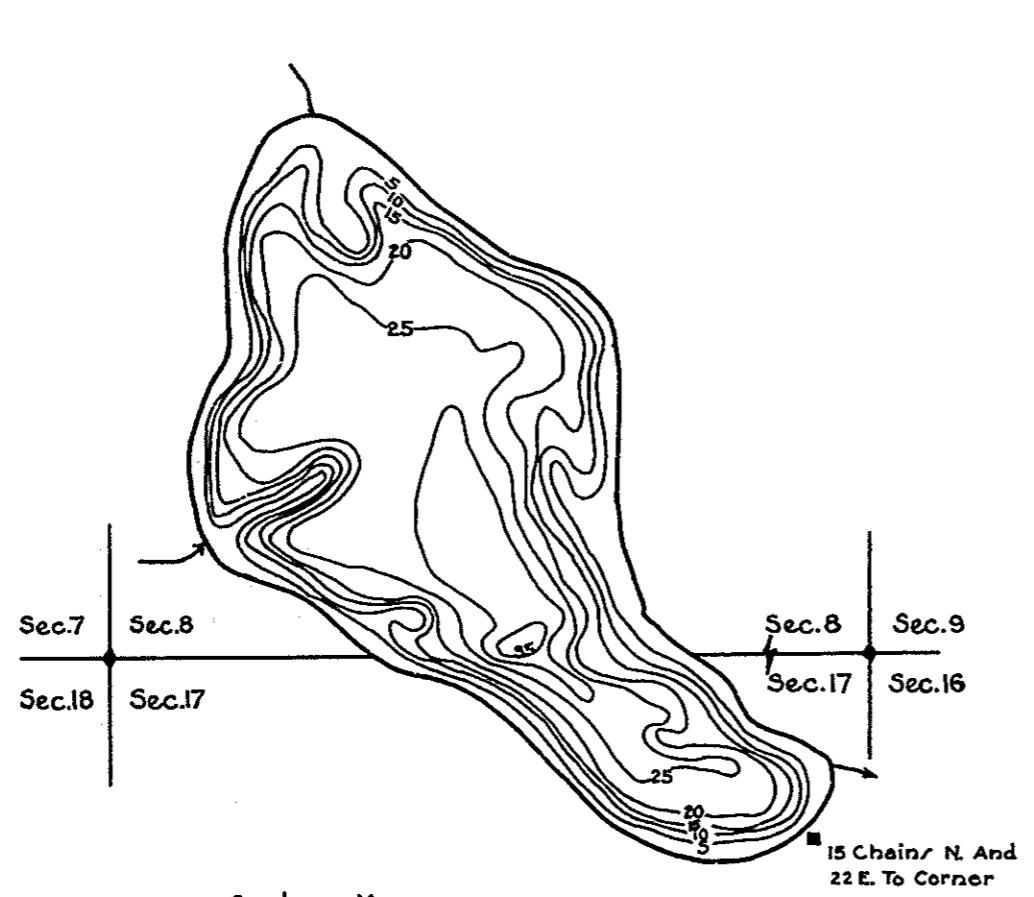

52-9-P

R-9
U.S. Department of Agriculture
Forest Service
LAKE AND STREAM SURVEY
BIG MURPHY LAKE
Hiawatha National Forest
Michigan

Location Sec. 8-17 T. 43N. R. 17 W.
Scale 8 Inches = 1 Mile

Area: 145 Acres
Length of Shoreline: 2.12 Miles

Contour Map
Contour Interval 5'

Cover Type And
Lake Bottom Soil Type Map

Aquatic Vegetation Map