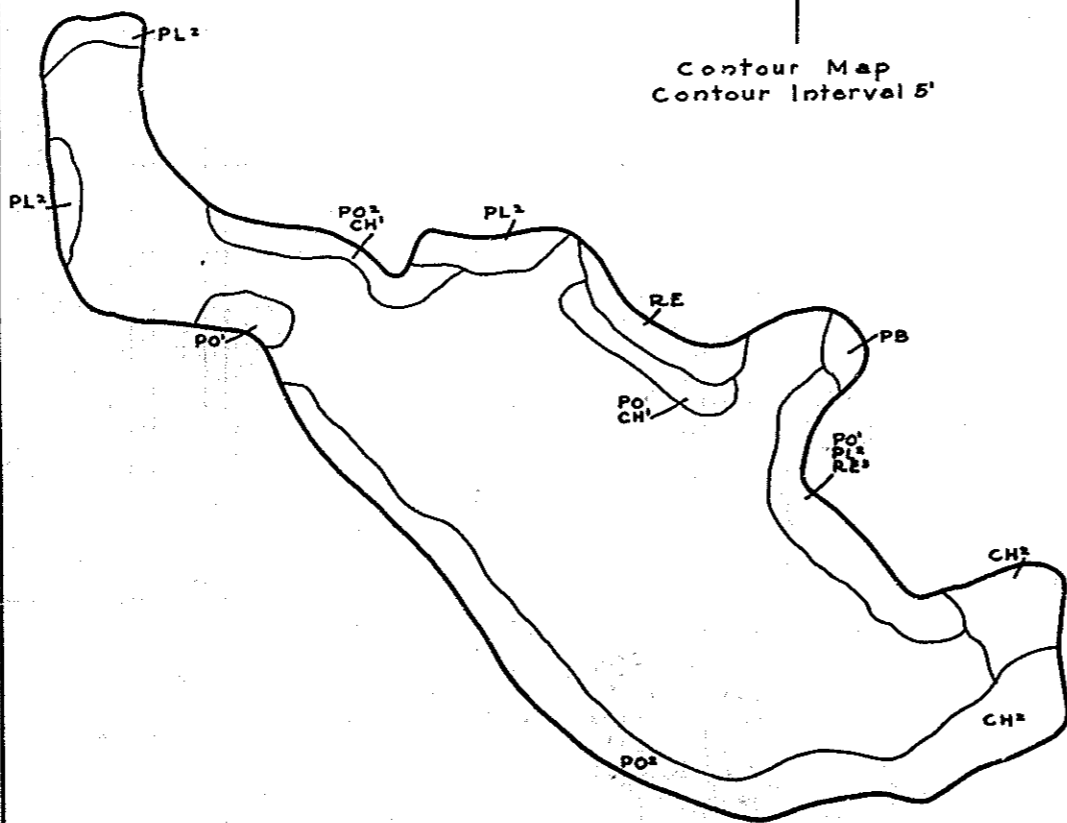

94-9-7

R-9
U.S. Department of Agriculture
Forest Service
LAKE AND STREAM SURVEY
KLONDYKE LAKE
Hiawatha National Forest
Michigan

Location: Sec. 12 - T. 44 N. R. 18 W.
Scale: 16" = 1-Mile

Area: 51 Acres
Length of Shoreline: 1.65 Miles

Contour Map
Contour Interval 5'

Cover Type And
Lake Bottom Soil Type Map

Aquatic Vegetation Map