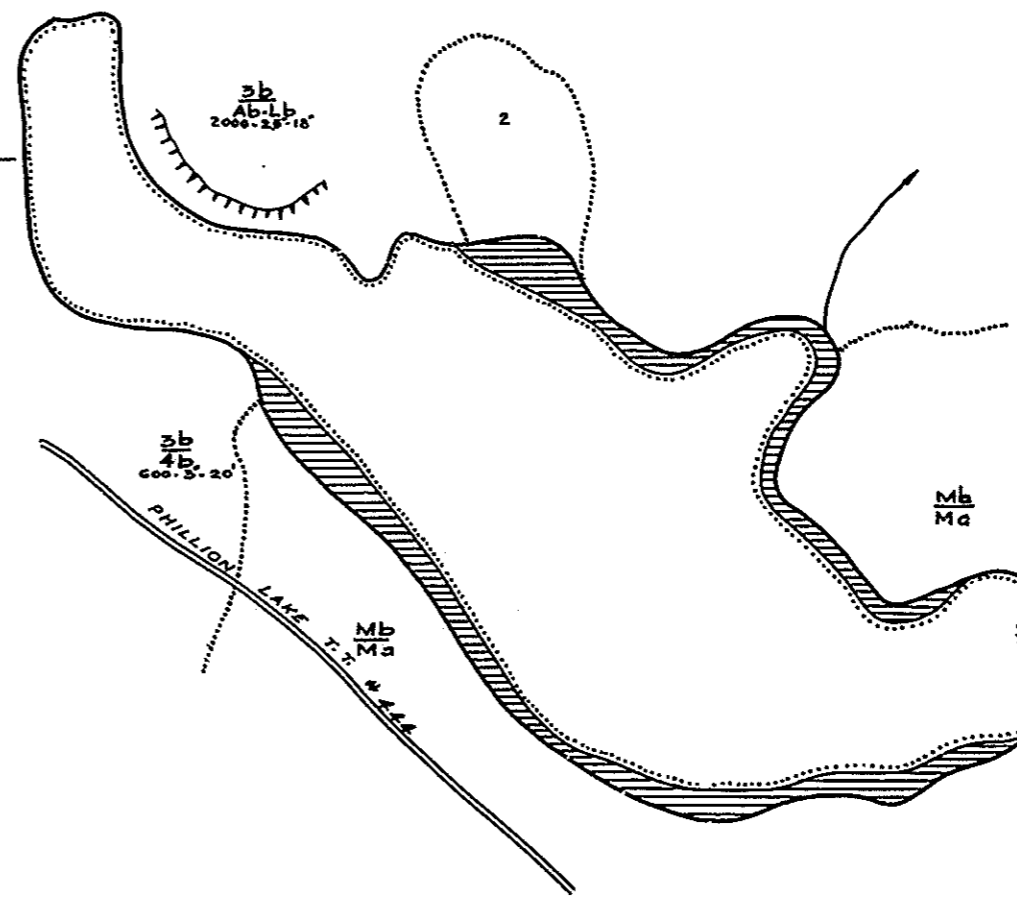

94-9-7

R-9
U.S. Department of Agriculture
Forest Service
LAKE AND STREAM SURVEY
KLONDYKE LAKE
Hiawatha National Forest
Michigan

Location: Sec. 12 - T. 44 N. R. 18 W.
Scale: 16" = 1-Mile

Area: 51 Acres
Length of Shoreline: 1.65 Miles

Contour Map
Contour Interval 5'

Cover Type And
Lake Bottom Soil Type Map

Aquatic Vegetation Map