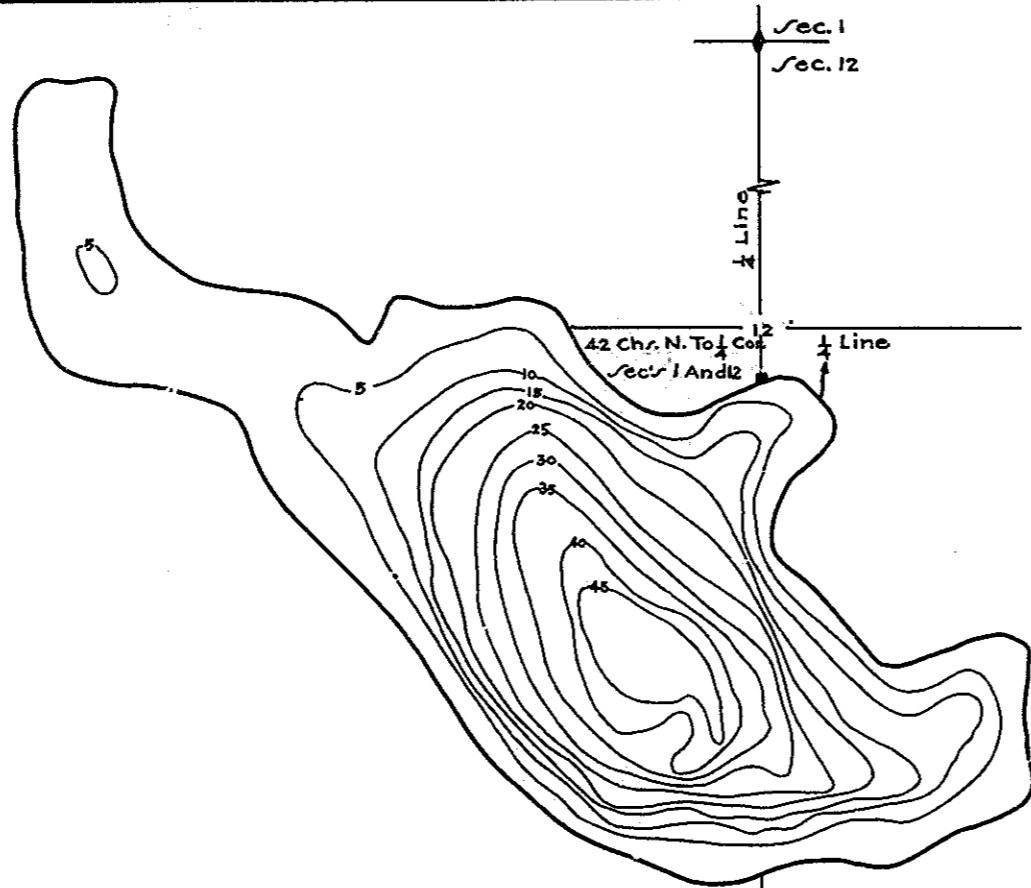

94-9-7

R-9
U.S. Department of Agriculture
Forest Service
LAKE AND STREAM SURVEY
KLONDYKE LAKE
Hiawatha National Forest
Michigan

Location: Sec. 12 - T. 44 N. R. 18 W.
Scale: 16" = 1-Mile

Area: 51 Acres
Length of Shoreline: 1.65 Miles

Contour Map
Contour Interval 5'

Cover Type And
Lake Bottom Soil Type Map

Aquatic Vegetation Map