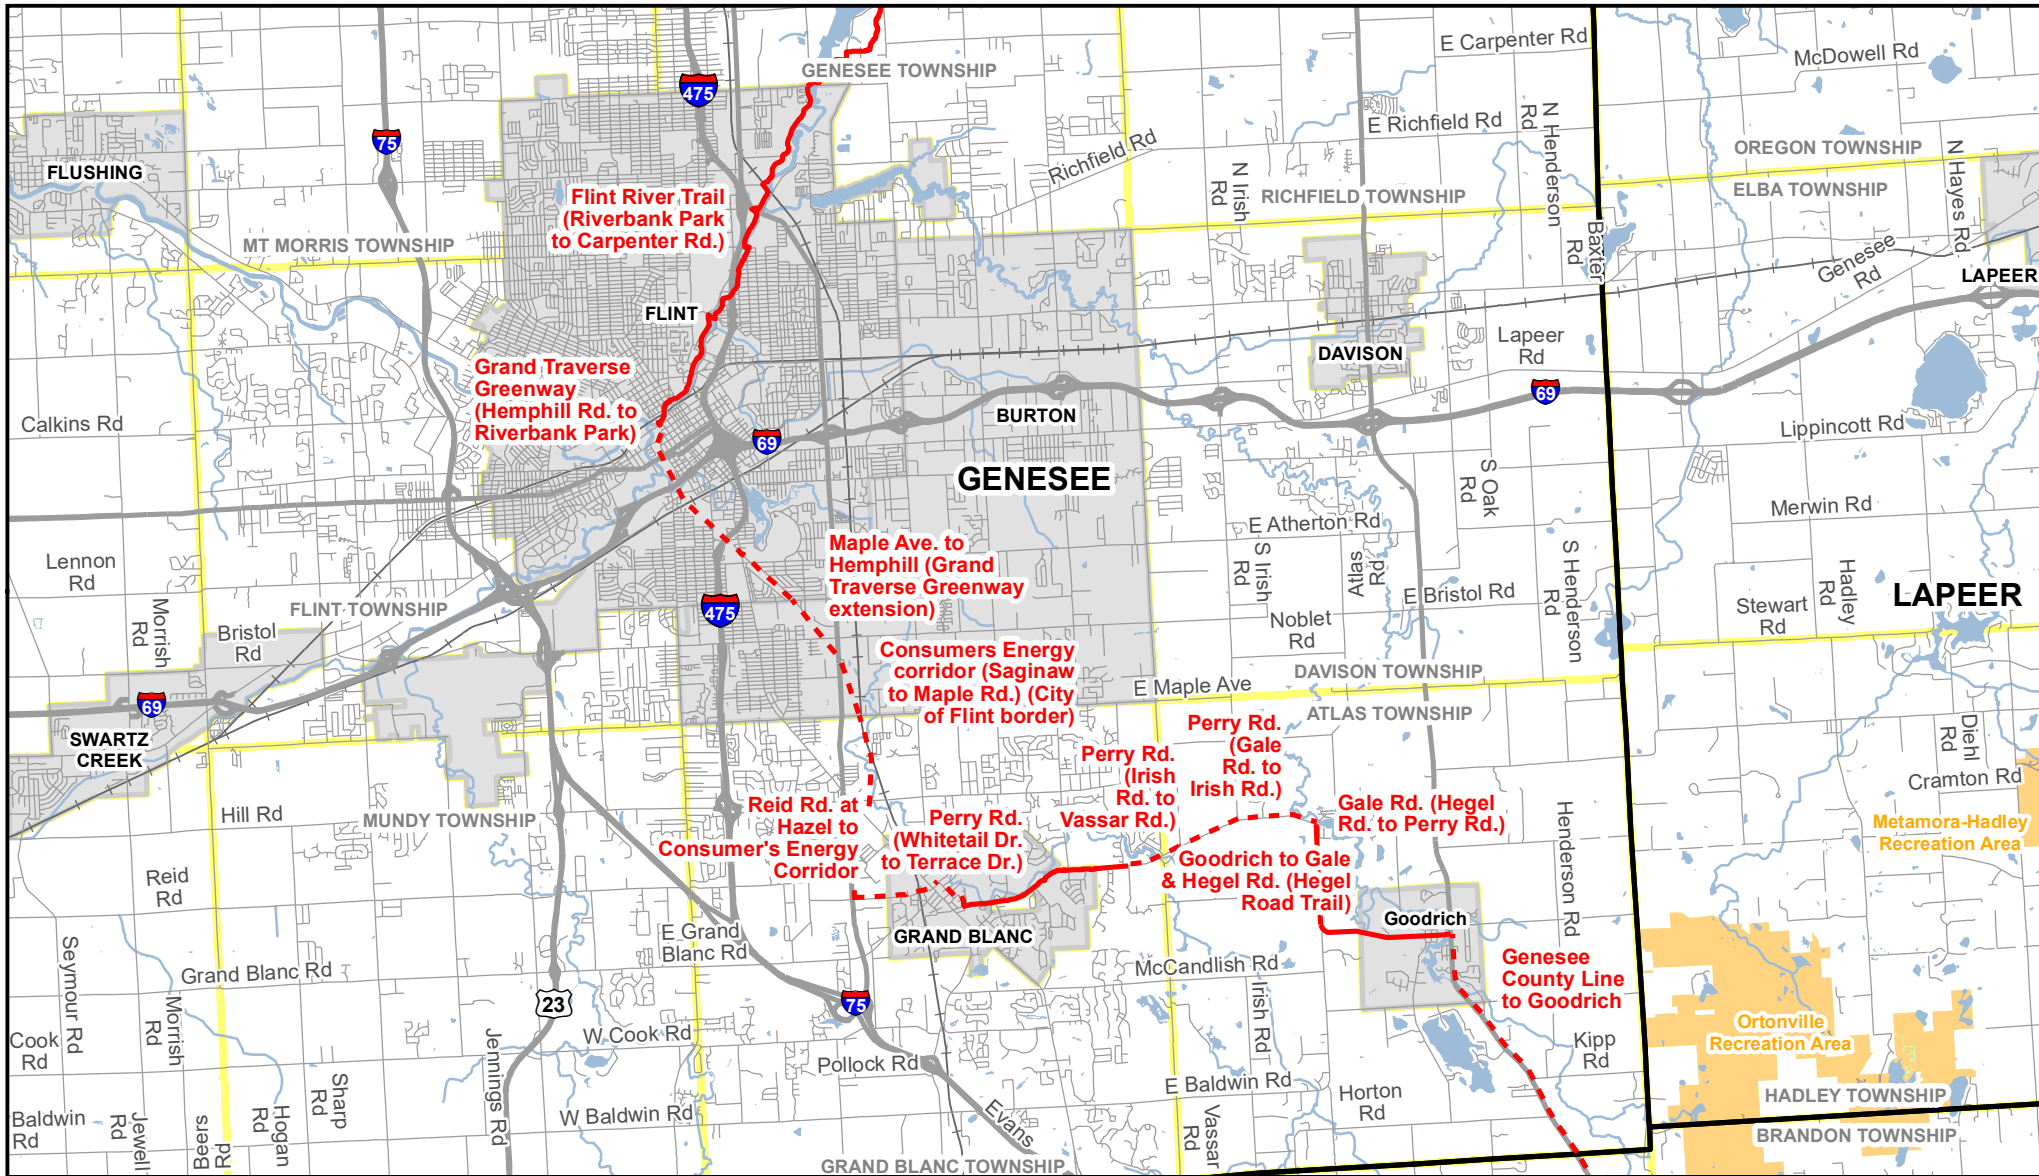

Michigan's Iron Belle Trail - Two Routes, One Great Trail

Goodrich - Grand Blanc - Grand Traverse Greenway - Flint River Trail - Flint

** The illustrated hike and bicycle trail connections will rely upon partnership opportunities. **

Updated: 4/12/2021
Michigan Department of Natural Resources
Forest Resources Division
Resource Assessment Section

Iron Belle Trail

- Existing Biking
- - - Proposed Biking
- Highway
- Paved road
- - - Gravel or dirt road

- Railroad
- River
- Lake
- State Park Boundary
- State Land
- City or Village
- Township

County