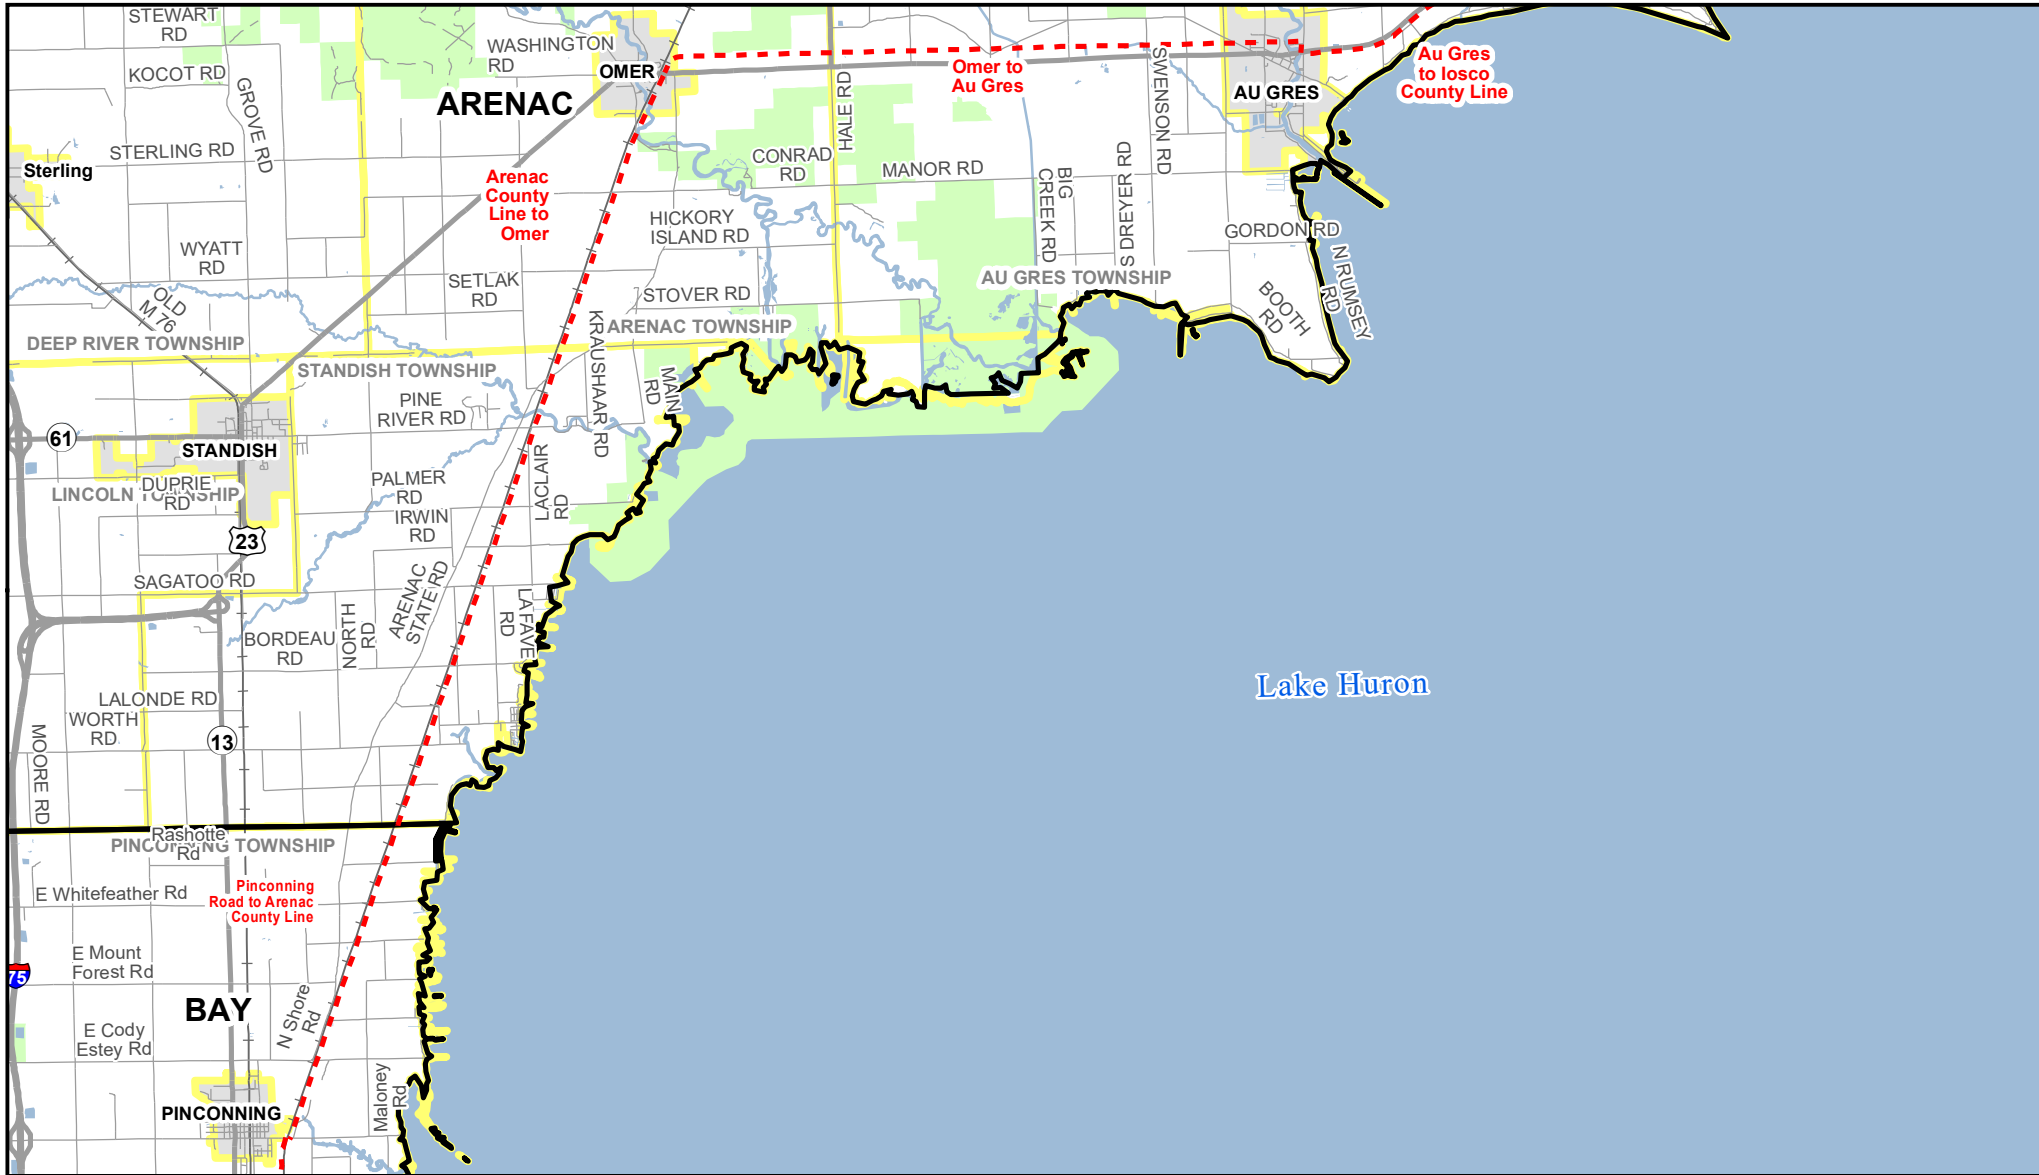

Michigan's Iron Belle Trail - Two Routes, One Great Trail

Pinconning - Lake State RR Corridor - Omer - Au Gres

**** The illustrated hike and bicycle trail connections will rely upon partnership opportunities. ****

Updated: 4/12/2021
Michigan Department of Natural Resources
Forest Resources Division
Resource Assessment Section

Iron Belle Trail

- - - Proposed Biking
- Highway
- Paved road
- - -** Gravel or dirt road
- +** Railroad

- River
- Lake
- State land
- City or Village
- Township
- County