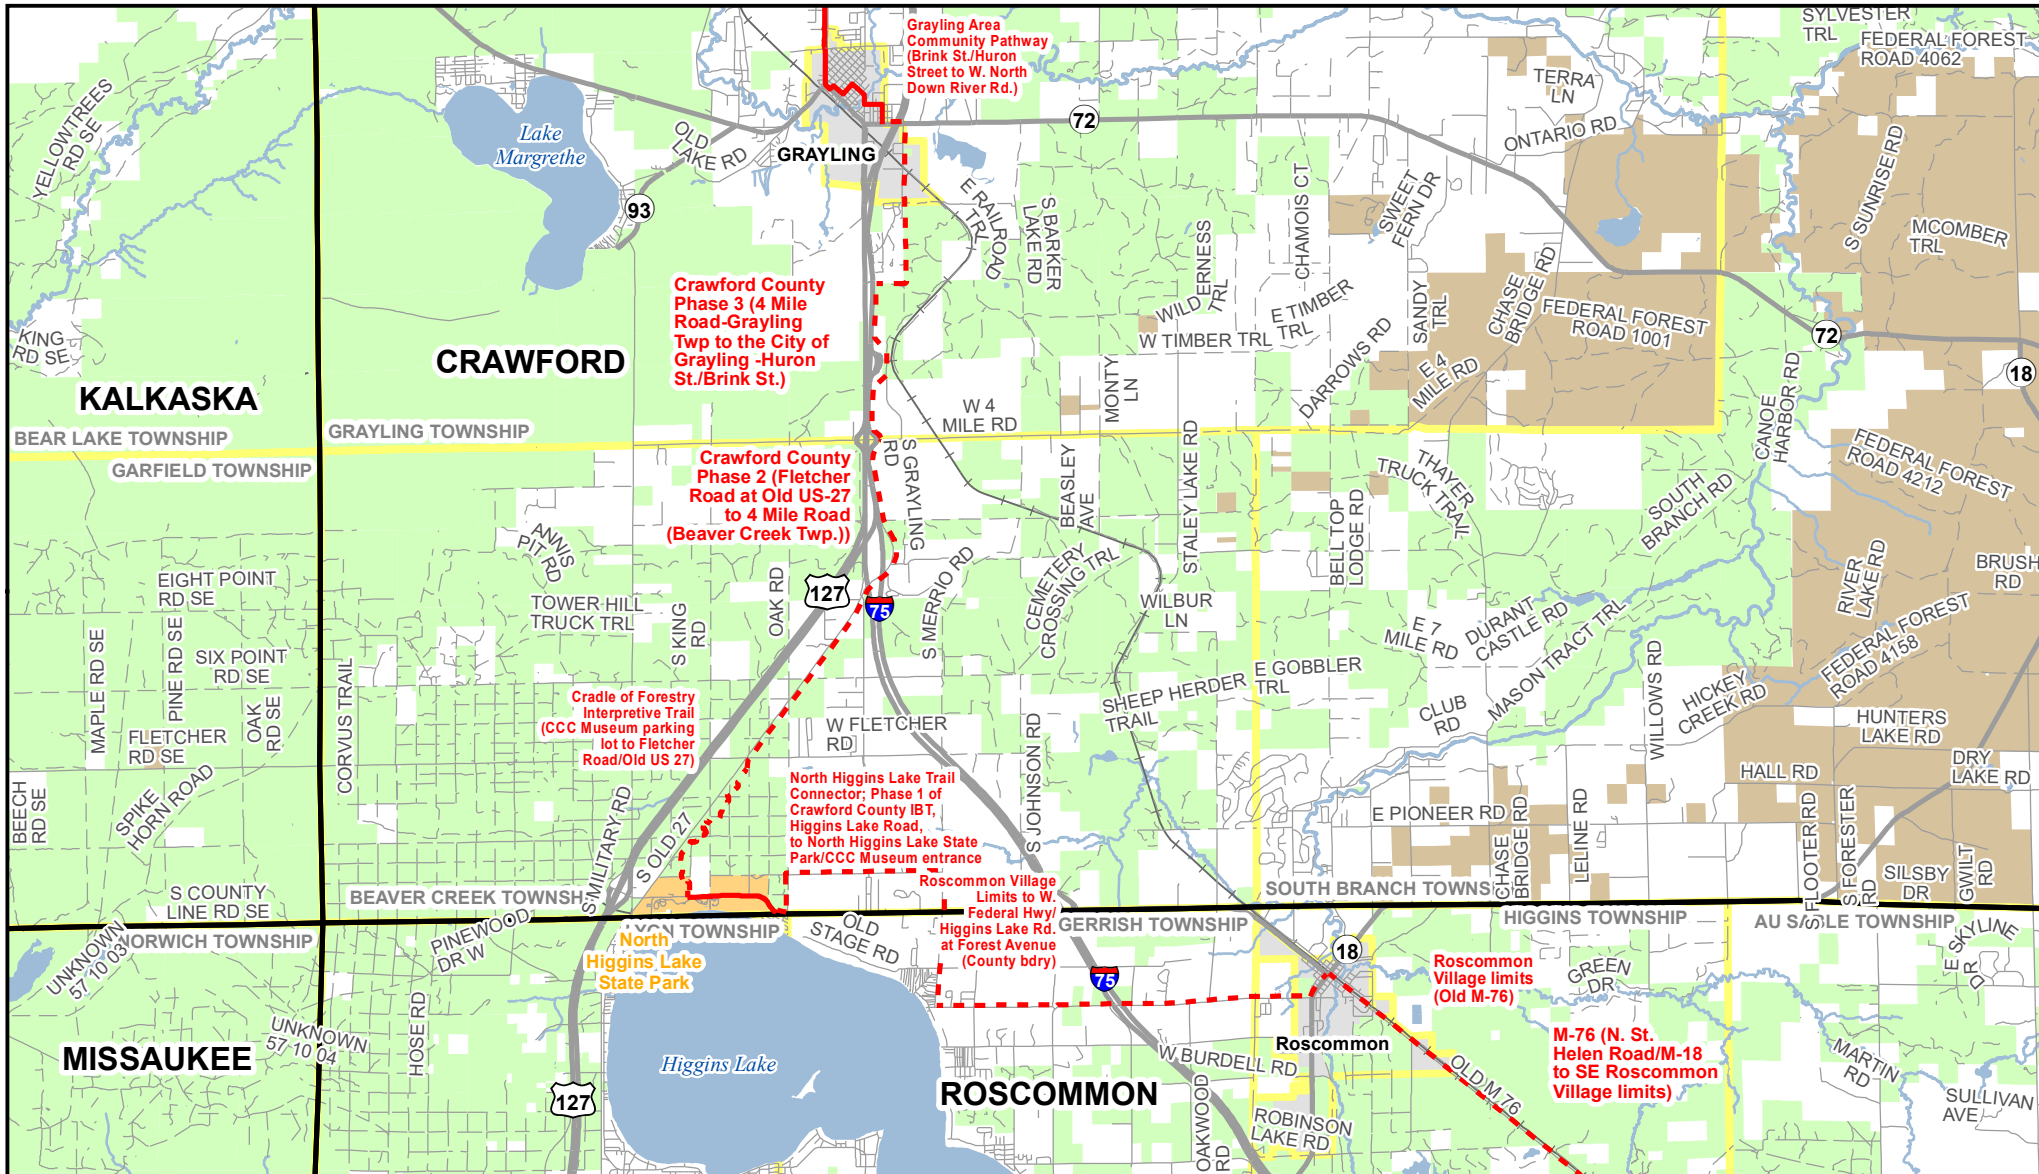

Michigan's Iron Belle Trail - Two Routes, One Great Trail

Roscommon - North Higgins Lake State Park - Old 27 - Grayling Area Community Pathway

** The illustrated hike and bicycle trail connections will rely upon partnership opportunities. **

Updated: 4/12/2021
Michigan Department of Natural Resources
Forest Resources Division
Resource Assessment Section

- | | | |
|---------------------------|-----------------------|------------|
| Iron Belle Trail | — Railroad | ▭ Township |
| — Existing Biking | — River | ▭ County |
| - - - Proposed Biking | — Lake | |
| — Highway | — State Park boundary | |
| — Paved road | — State land | |
| - - - Gravel or dirt road | — Federal land | |
| | — City or Village | |