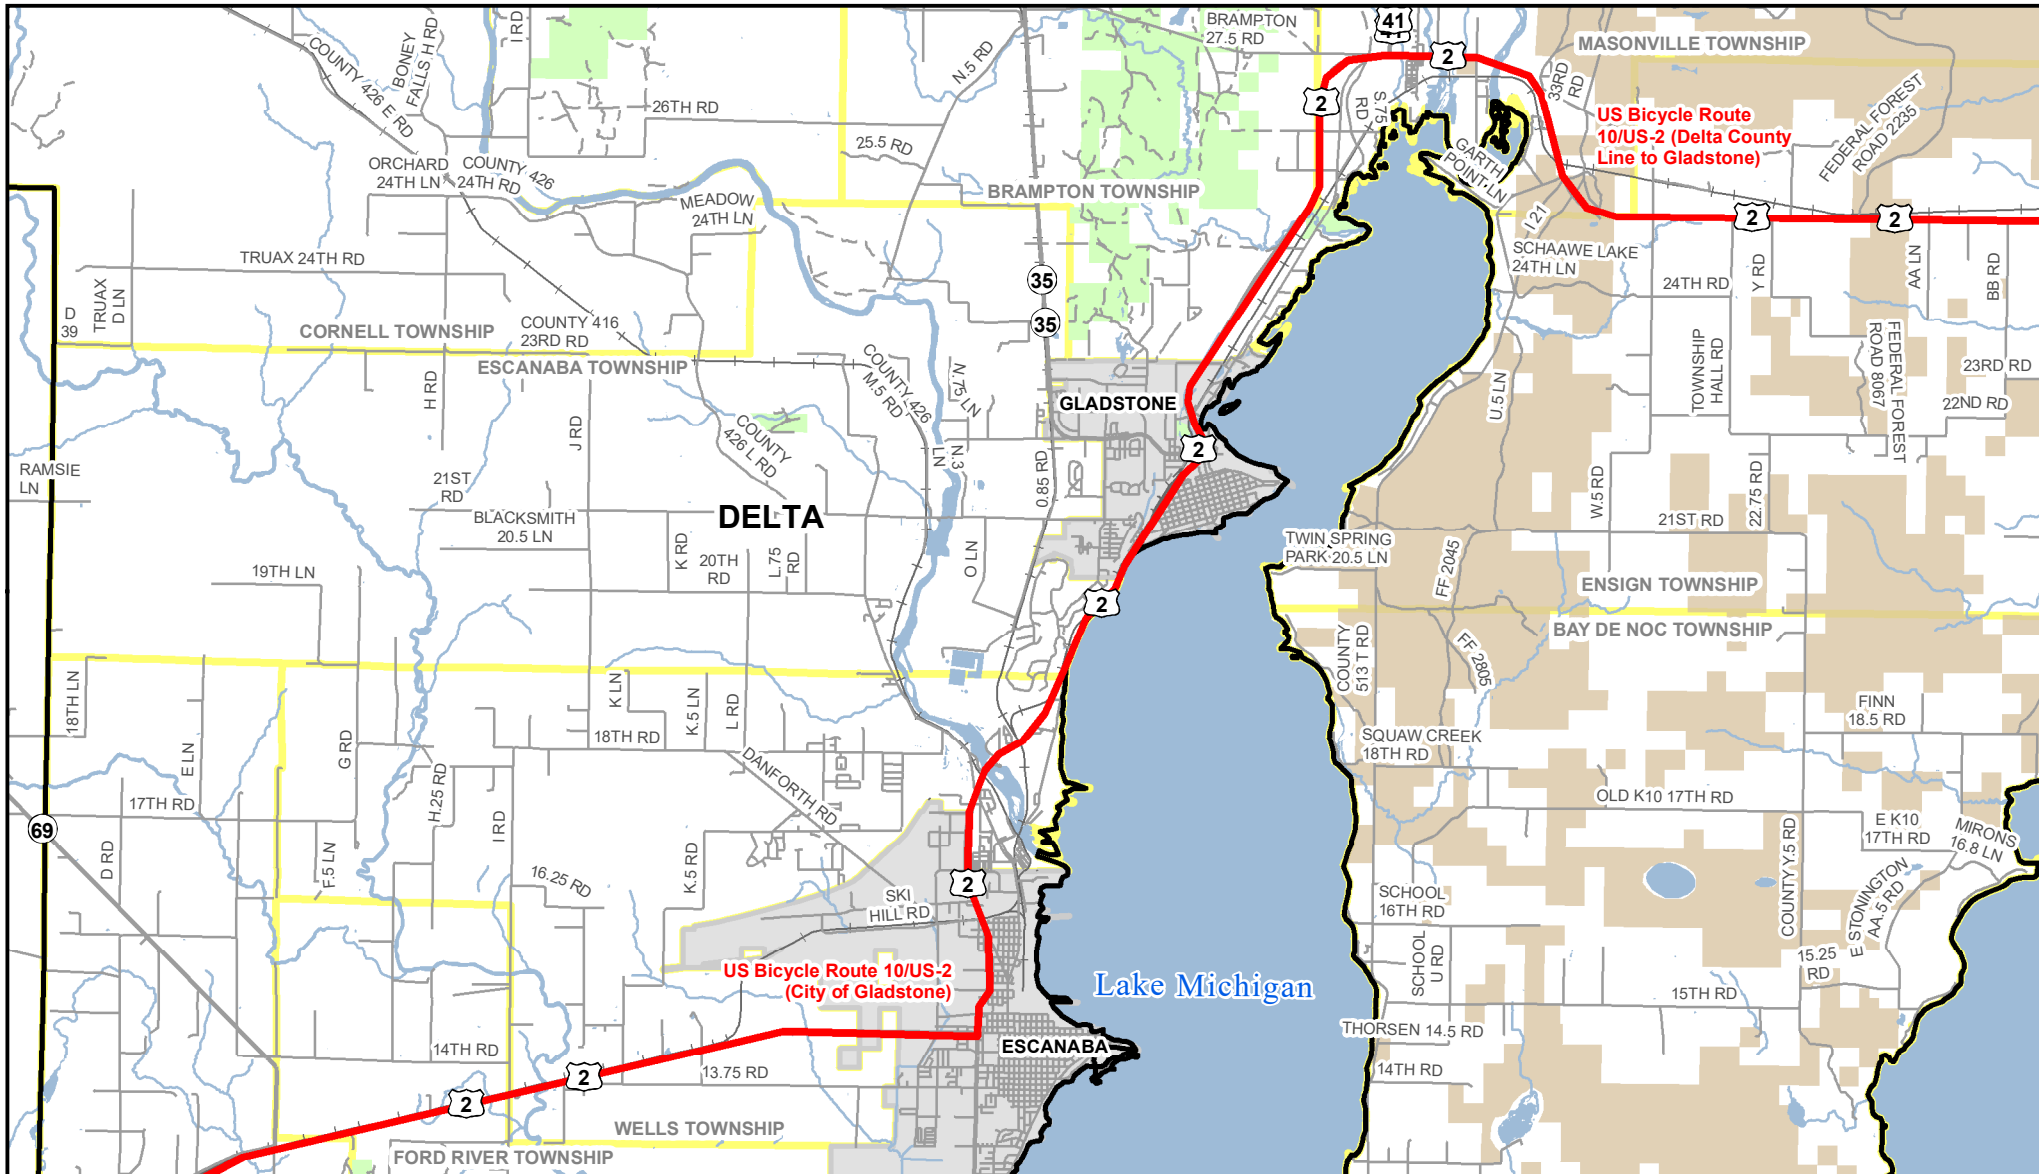

Michigan's Iron Belle Trail - Two Routes, One Great Trail

US Bicycle Route 10 on US-2, Delta County - Gladstone - Escanaba

** The illustrated hike and bicycle trail connections will rely upon partnership opportunities. **

December 2019
Michigan Department of Natural Resources
Forest Resources Division
Resource Assessment Section

Iron Belle Trail

- Biking - Existing Trail
- Railroad
- Highway
- Paved Road
- Gravel or Dirt Road

- River
- Lake
- State Land
- Federal Land
- City or Village
- Township

County