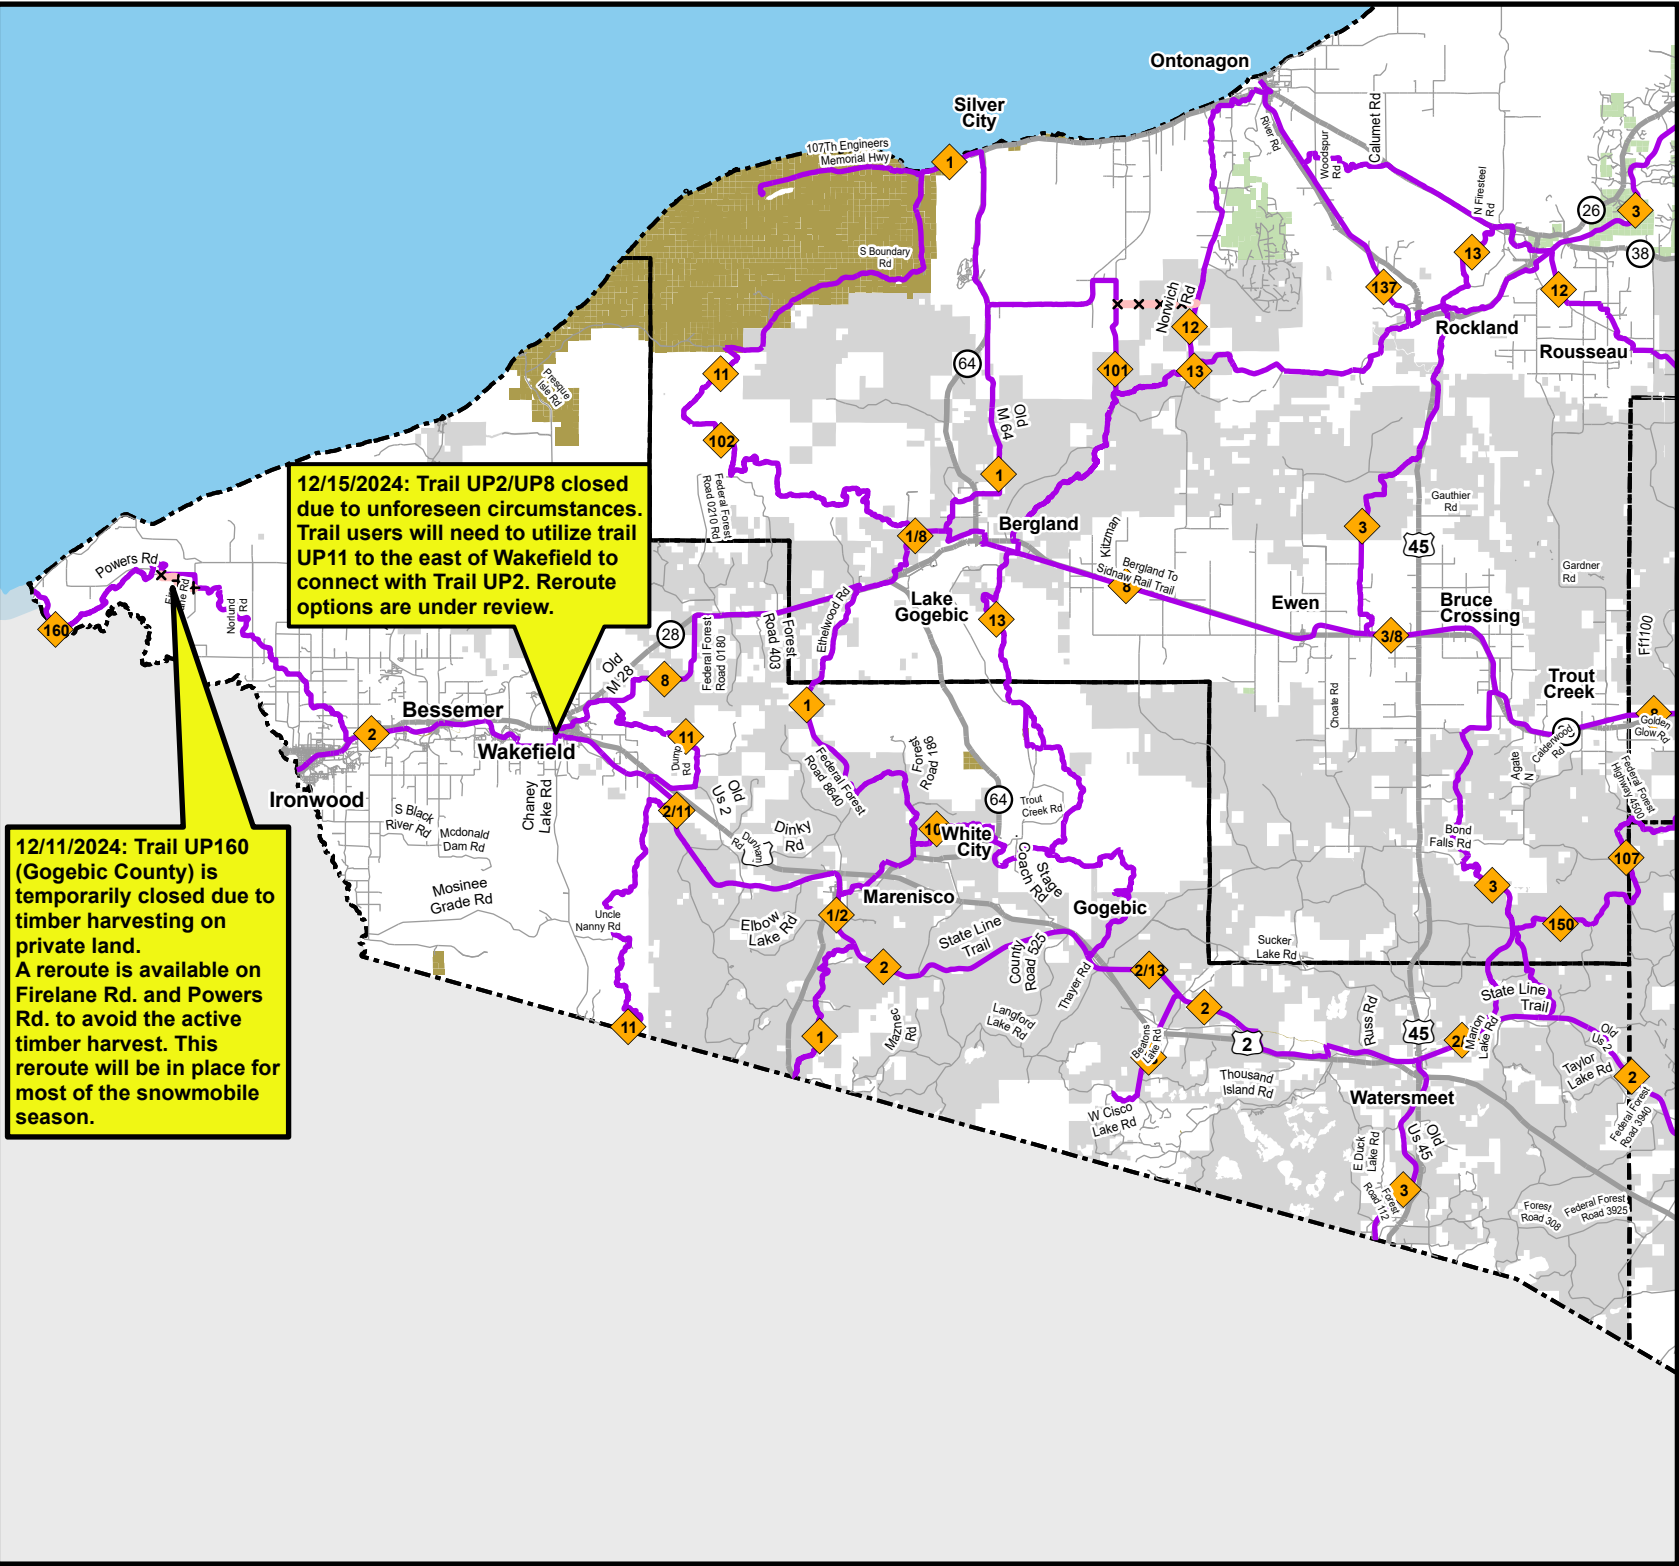

Snowmobile Trails Gogebic County

Updated: 12/16/2024

0 1 2
Miles

- ✕✕ Temporarily closed trail
- Snowmobile trail
- Highway
- Paved road
- Gravel or dirt road
- State forest land
- State park
- Federal land
- County boundary

Parking
Parking lot information is currently unavailable.

**RIDE
RIGHT**