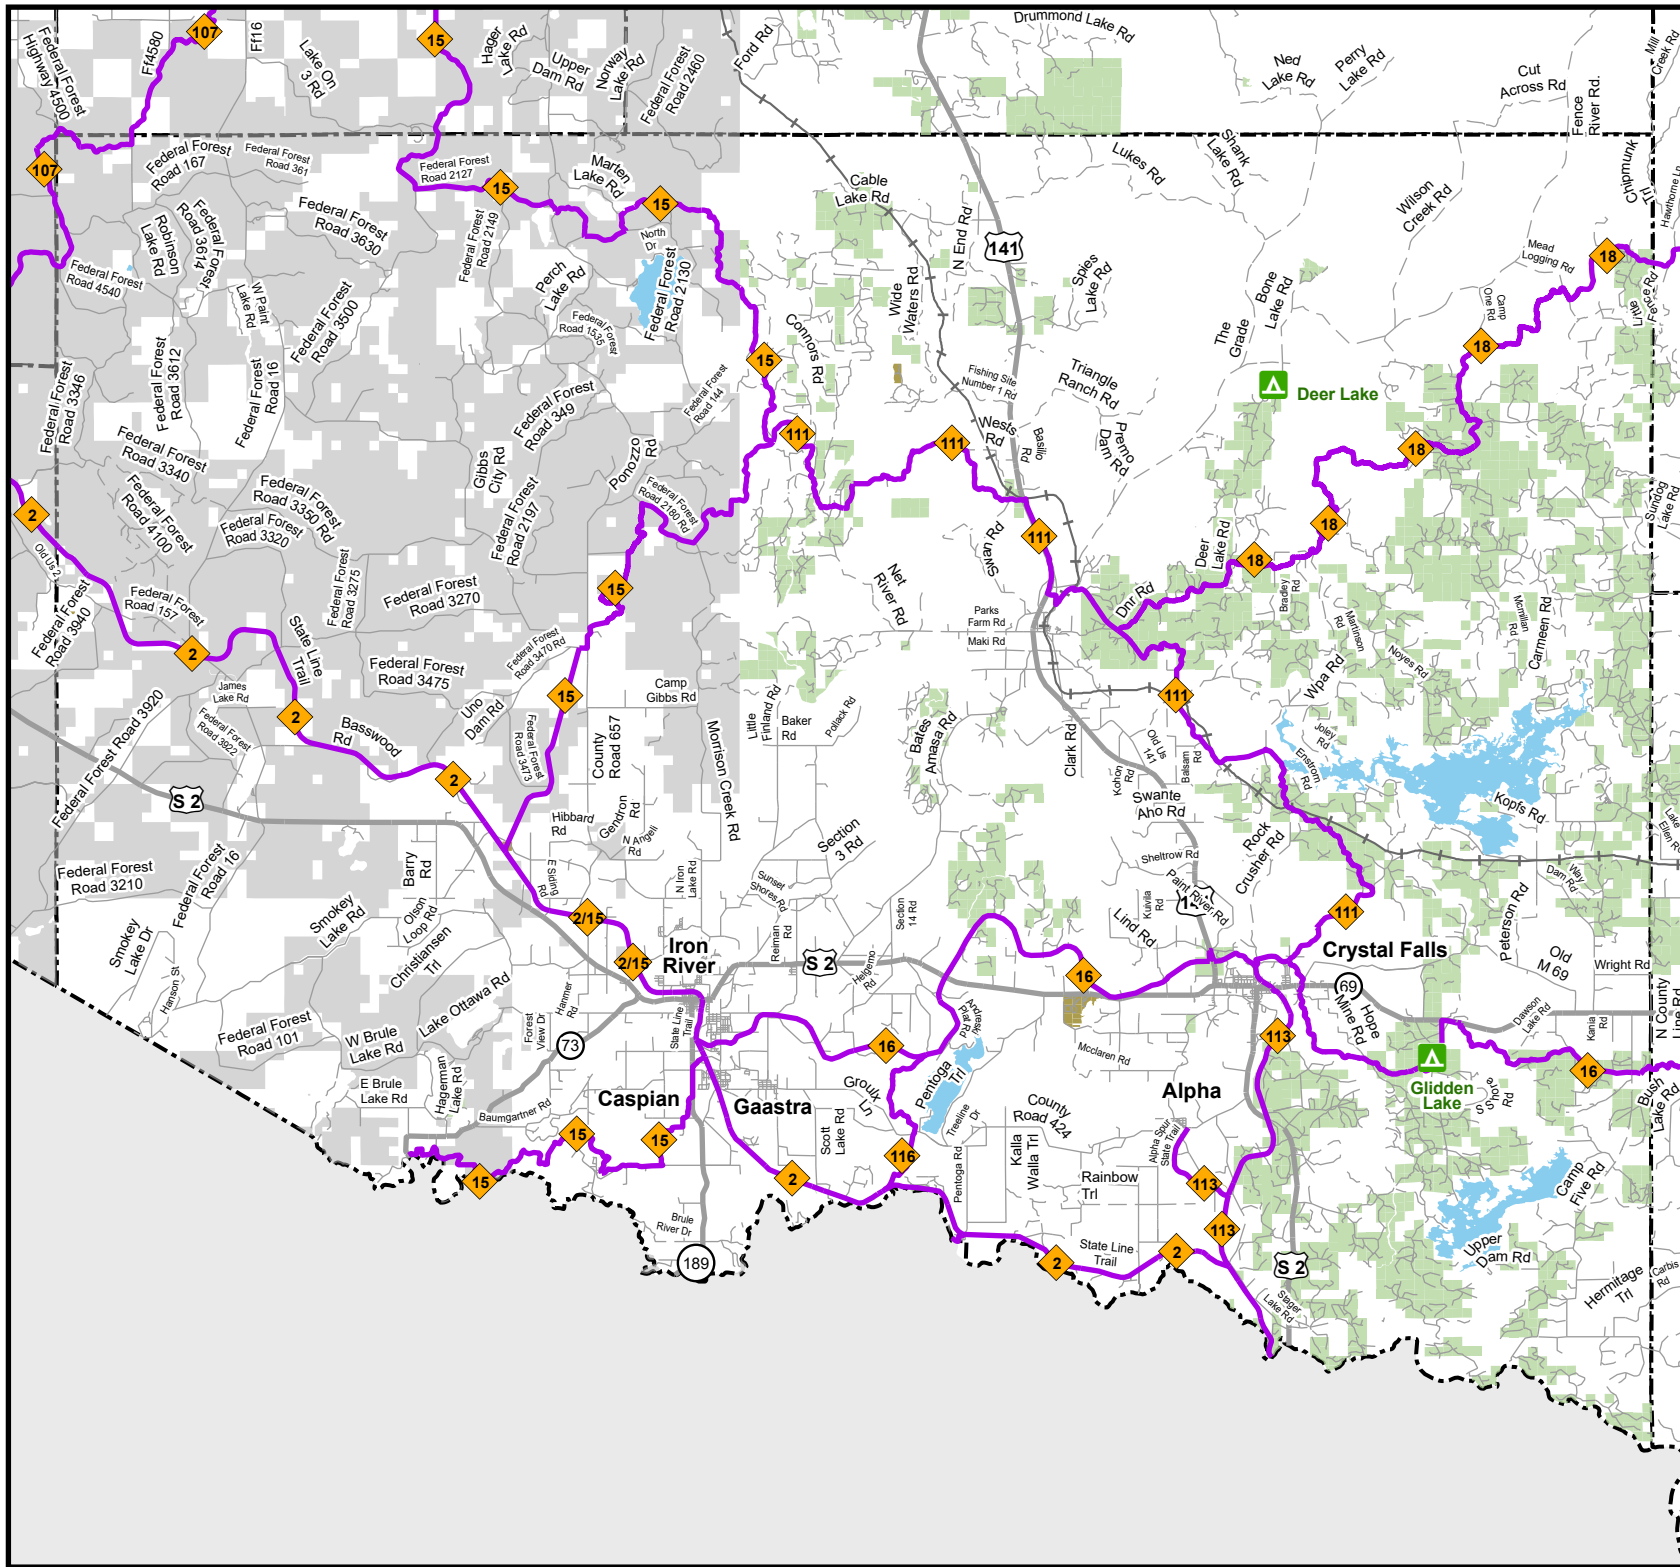

Snowmobile Trails Iron County

Updated: 11/27/2024

0 1 2
Miles

- State forest campground
- Snowmobile trail
- Highway
- Paved road
- Gravel or dirt road
- Railroad
- State forest land
- State park
- Federal land
- Lakes and rivers

Parking
Parking lot information is currently unavailable.

RIDE RIGHT