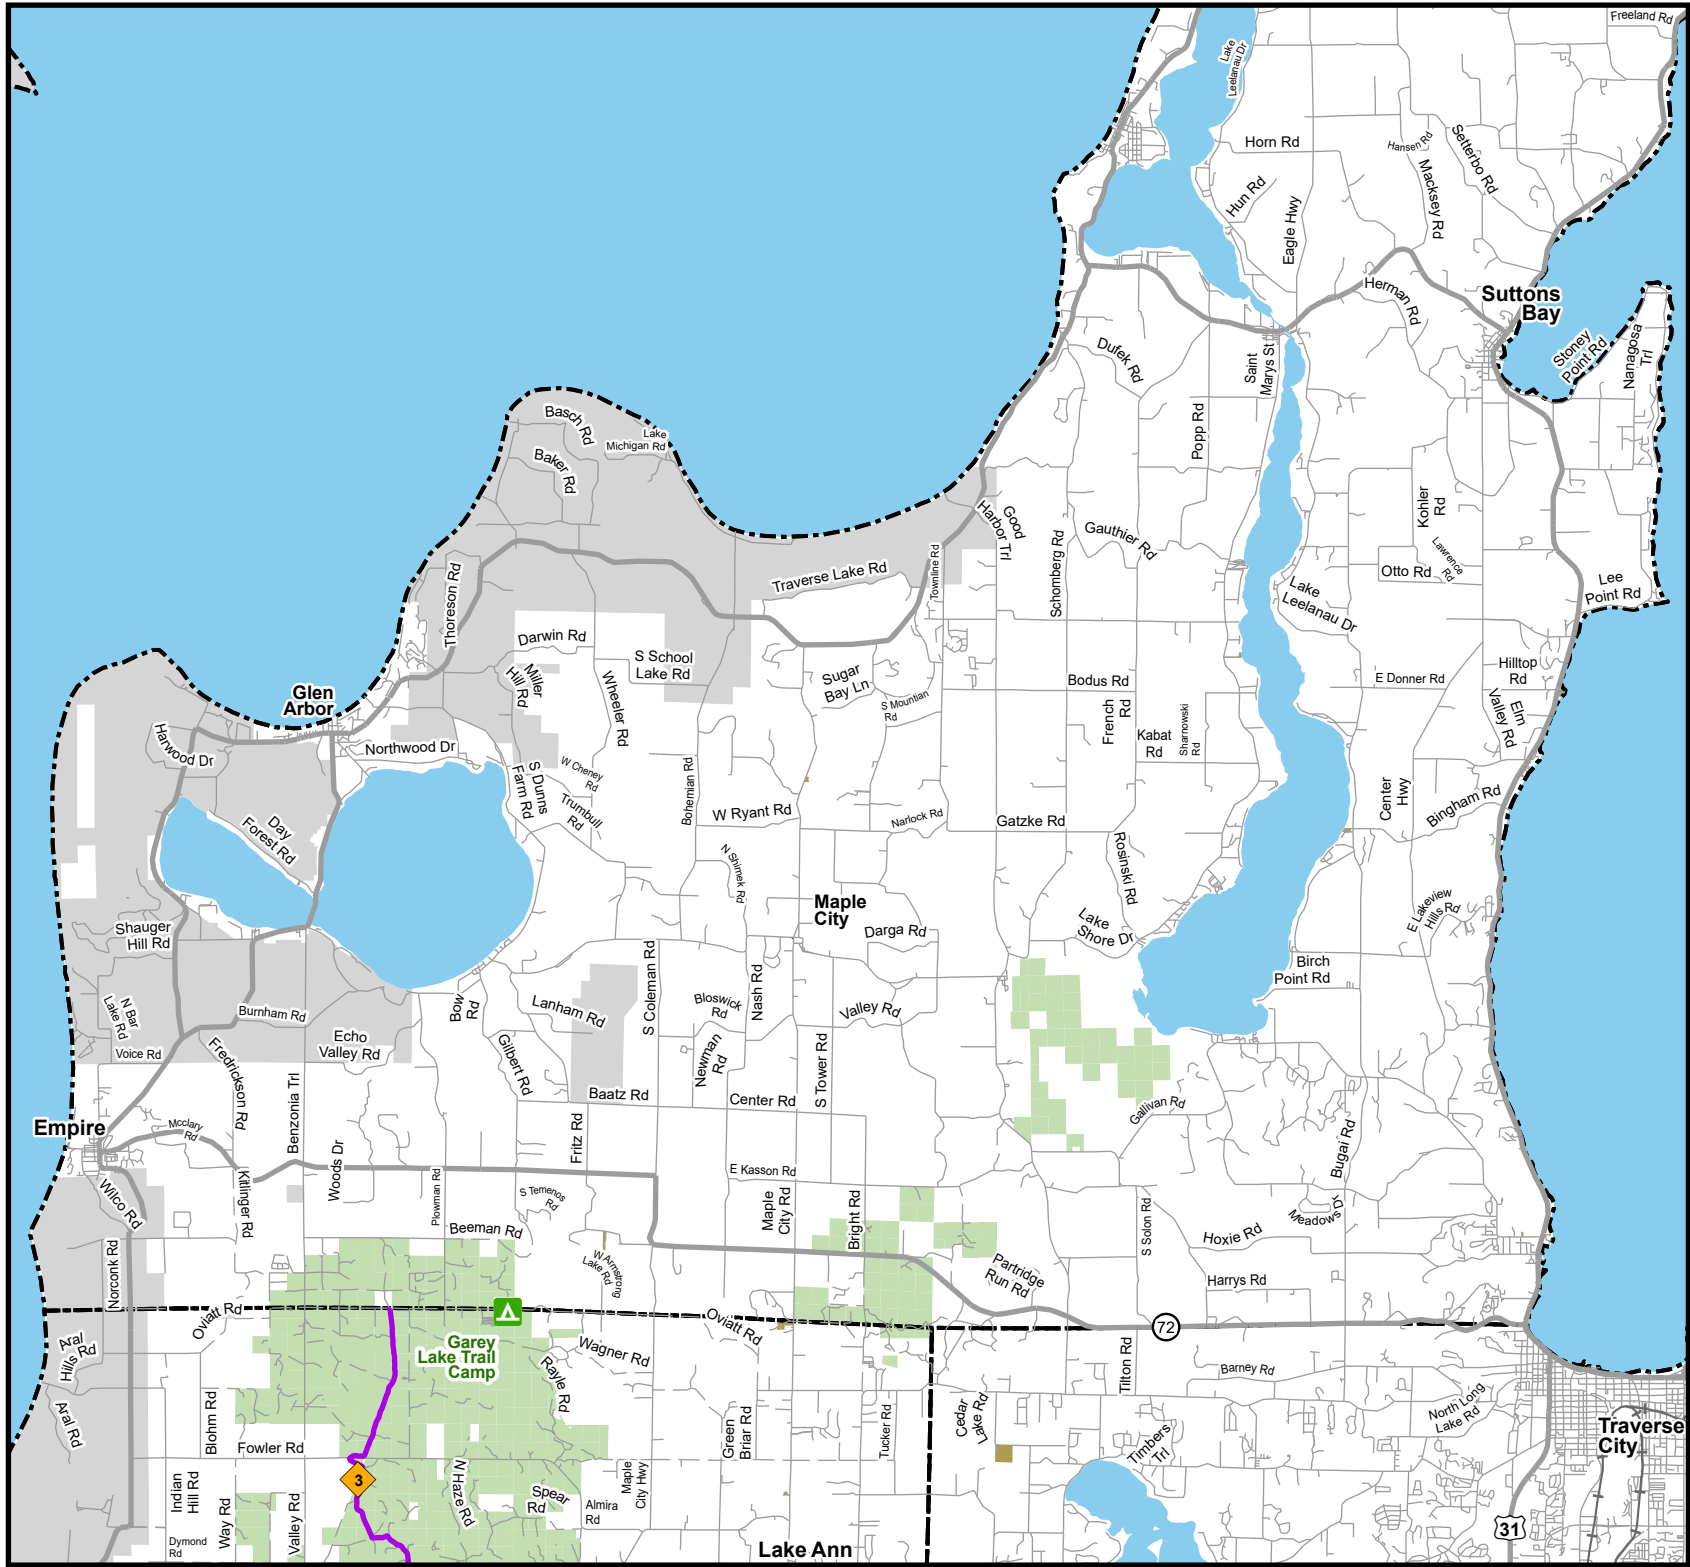

## Leelanau County

Updated: 12/12/2024

0 1 2 Miles

- State forest campground
- Snowmobile trail
- Highway
- Paved road
- Gravel or dirt road
- Railroad
- State forest land
- State park
- Federal land
- Lakes and rivers
- County boundary

**Parking**  
Parking lot information is currently unavailable.

**RIDE RIGHT**

Traverse City

Lake Ann