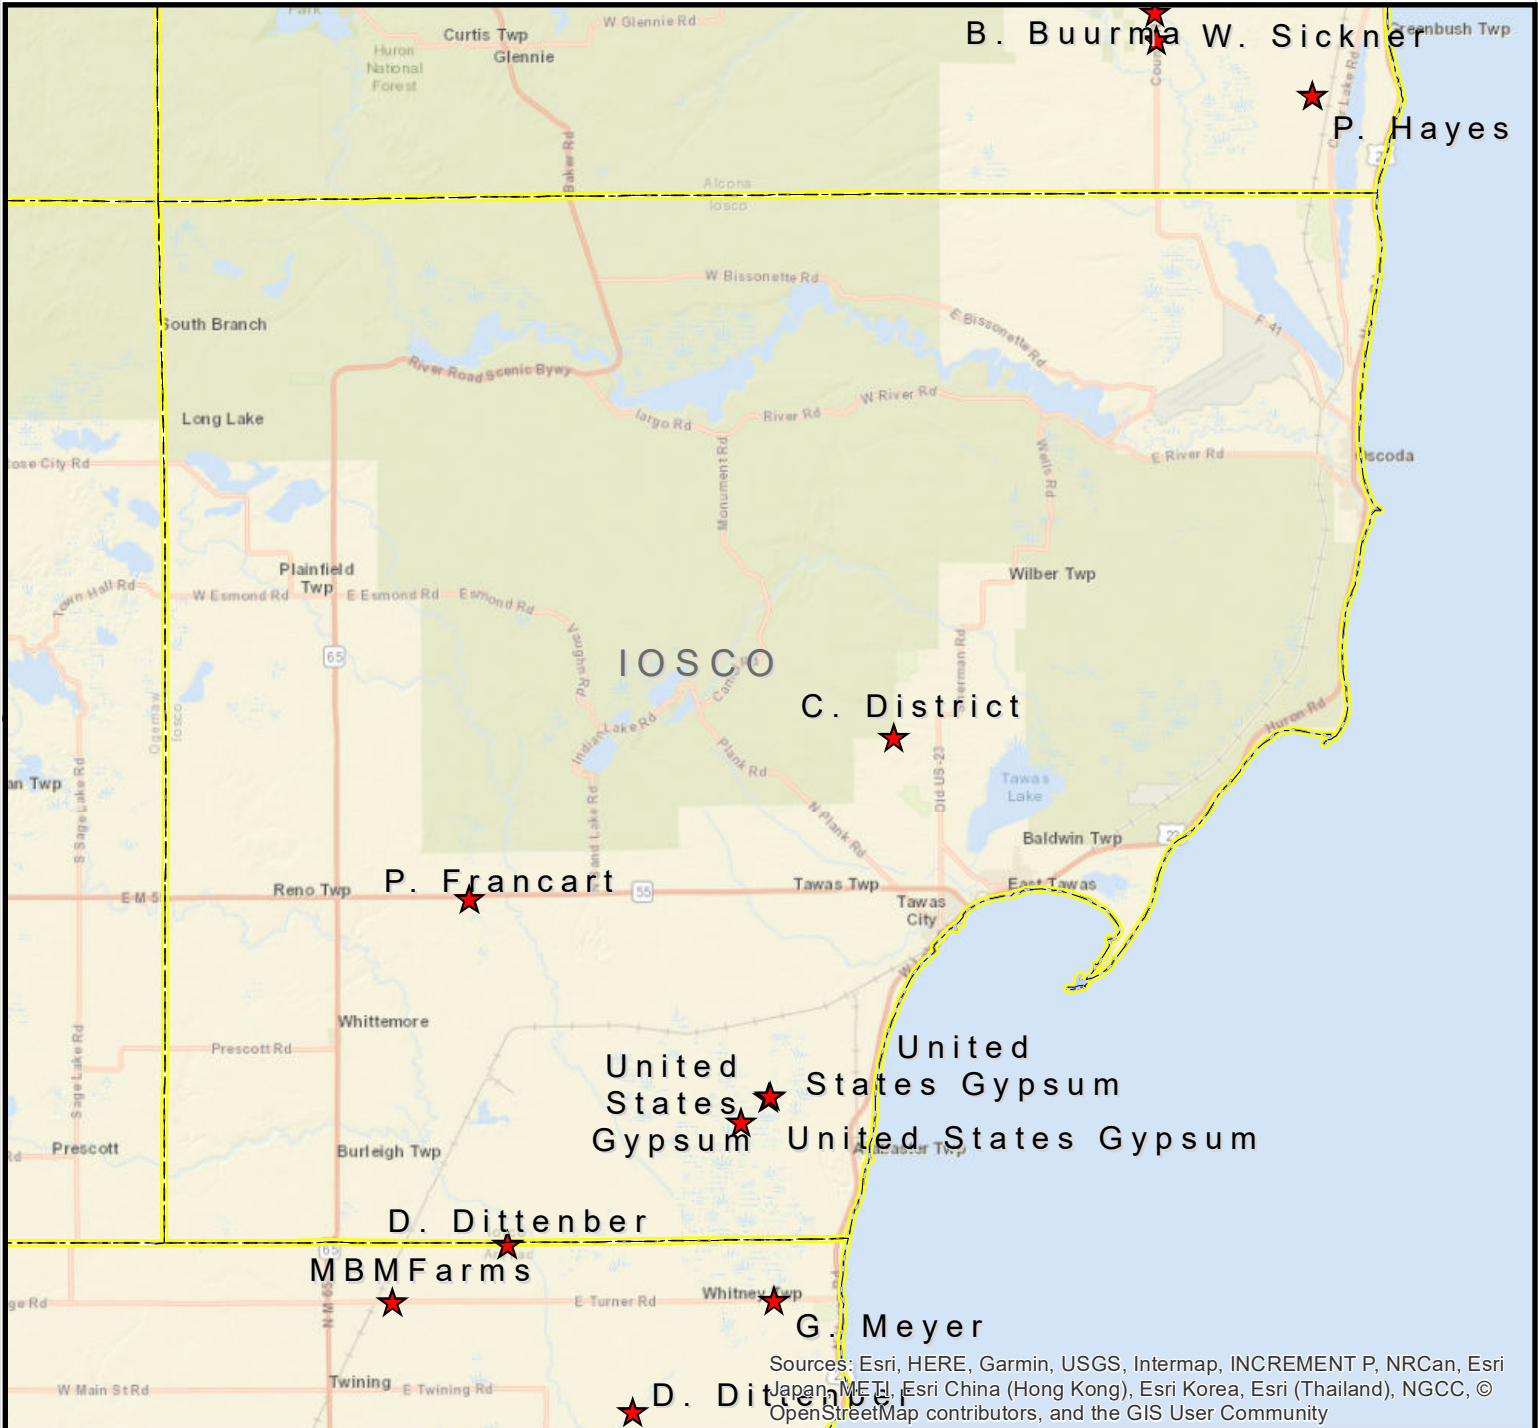

Open for Public Hunting
Hunting Access Program

Hunt types and seasons may vary. Details available at the Farm Headquarters.
www.michigan.gov/hap

STATE OF MICHIGAN - DEPARTMENT OF NATURAL RESOURCES
HUNTING ACCESS PROGRAM (HAP)

Iosco County
HAP Cooperator Properties

Revised
 11/07/2019

Legend: Property Boundary
 Station &/or Parking Location
 Backdrop is BING base data.

For more information on the Hunting Access Program (HAP), more maps, or details on other areas, visit the DNR website HAP section www.michigan.gov/hap or scan this QR-block (on the left) with your smartphone or similar device.

HUNTER SAFETY ZONES of 150 yards (450 feet or 137.2 meters) are enforced at ALL TIMES around all buildings and structures. Be aware of all property boundaries; Do not trespass onto adjacent lands.