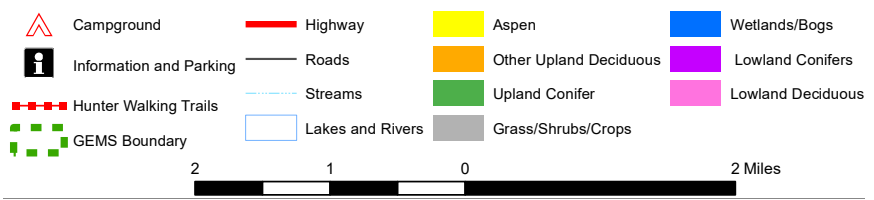

Blue Bill Creek Gogebic County

More information at mi.gov/gems

Check out the local businesses offering great discounts to GEMS hunters who show their base license!
 Visit mi.gov/gems.