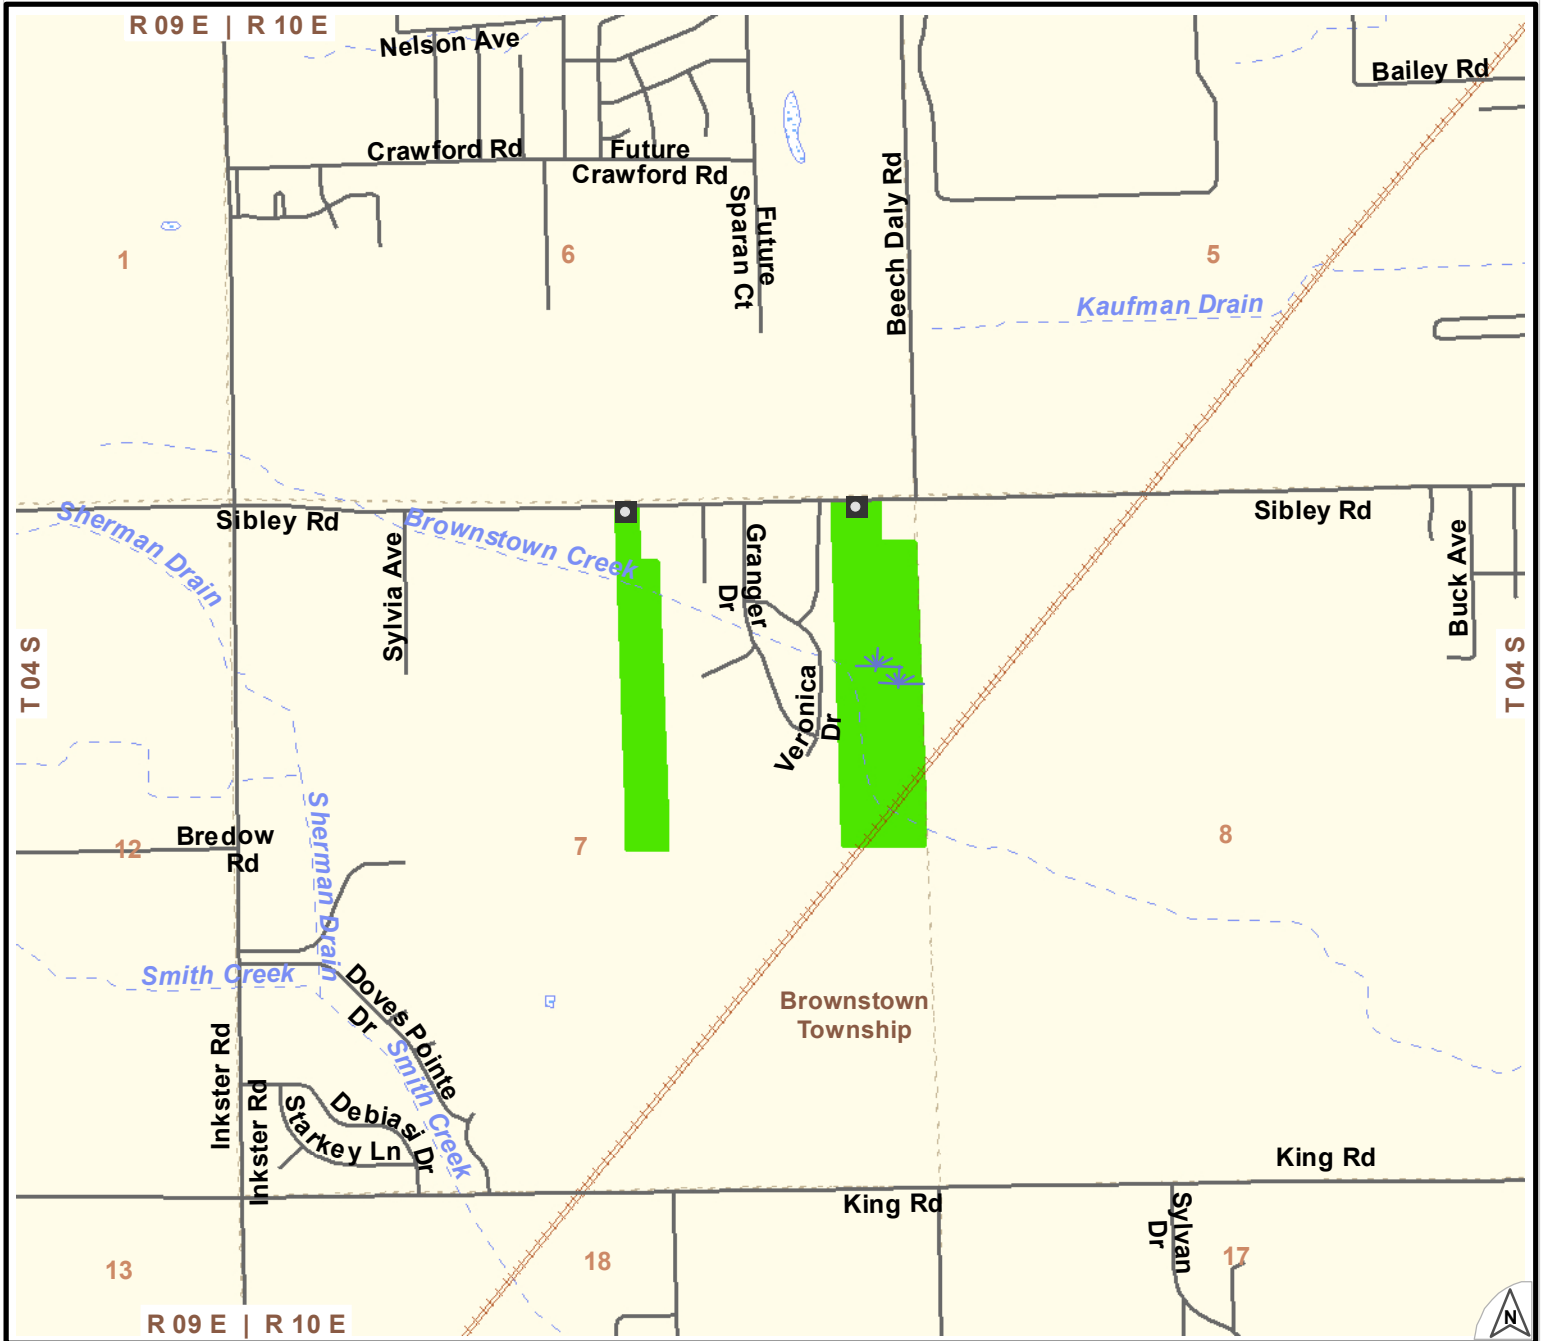

BROWNSTOWN PRAIRIE STATE WILDLIFE AREA

in Wayne County

Contact: [Pointe Mouillee DNR Wildlife Office](http://www.mi.gov/dnr), 37205 Mouillee Rd, Rockwood, MI 48173; 734-379-9692

State Wildlife/Game Area:

- Huntible Land - General Area
- Parking Lots
- Rustic/Shoulder-side Parking
- Marsh

Hunter Safety Zones of 150 yards (450 feet) are enforced around all buildings/structures at all times.

For [more information or help](http://www.mi.gov/dnr) on areas: contact DNR offices, visit the DNR online (www.mi.gov/dnr), click-on or scan the QR-block. Complete rules and regulations are online (www.mi.gov/dnr/laws). This geospatial PDF has embedded GPS coordinates and links.