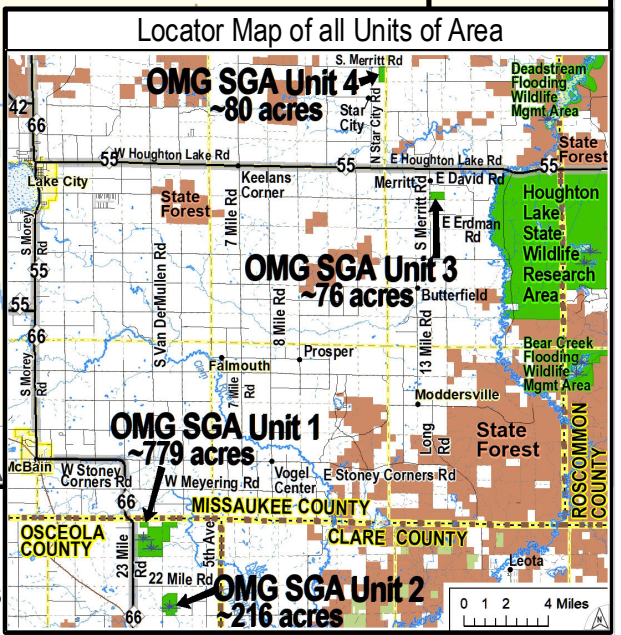

# OSCEOLA - MISSAUKEE GRASSLANDS STATE GAME AREA - Unit 2 (216 acres)

in Missaukee and Osceola Counties

Contact: [Wildlife Office in the Cadillac DNR Service Center](#),  
8015 Mackinaw Trail, Cadillac, MI 49601 ; 231- 775-9727

**This is OSCEOLA COUNTY**

Legend:

- State Wildlife/Game Area:
- Huntable Land - General Area; uses State Wildlife/Game Area rules
- Parking Lot, Rustic
- Ditch/Dike Area
- Marsh

Hunter Safety Zones of 150 yards (450 feet) are enforced around all buildings/structures at all times.