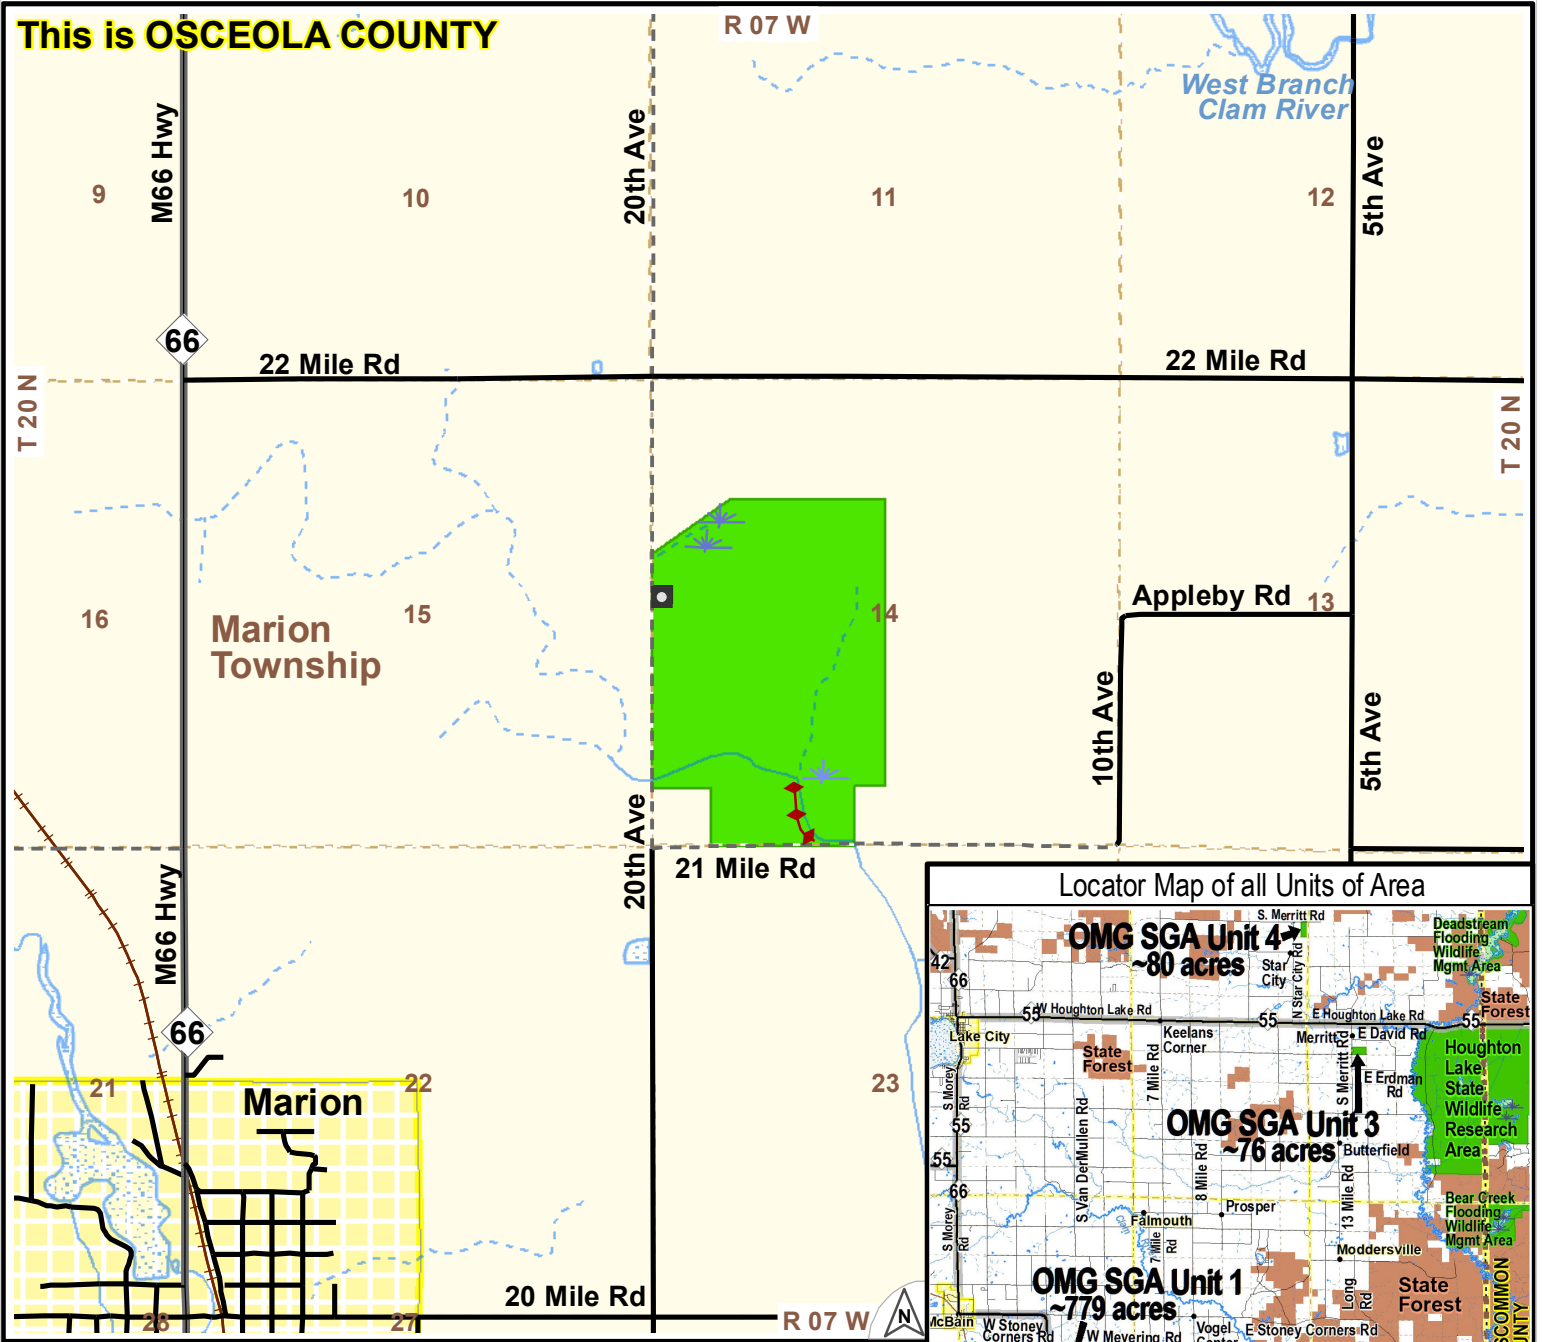

# OSCEOLA - MISSAUKEE GRASSLANDS STATE GAME AREA - Unit 2 (216 acres)

in Missaukee and Osceola Counties

Contact: [Wildlife Office in the Cadillac DNR Service Center](#),  
8015 Mackinaw Trail, Cadillac, MI 49601 ; 231- 775-9727

**This is OSCEOLA COUNTY**

Legend:

- State Wildlife/Game Area:
- Huntable Land - General Area; uses State Wildlife/Game Area rules
- Parking Lot, Rustic
- Ditch/Dike Area
- Marsh

Hunter Safety Zones of 150 yards (450 feet) are enforced around all buildings/structures at all times.