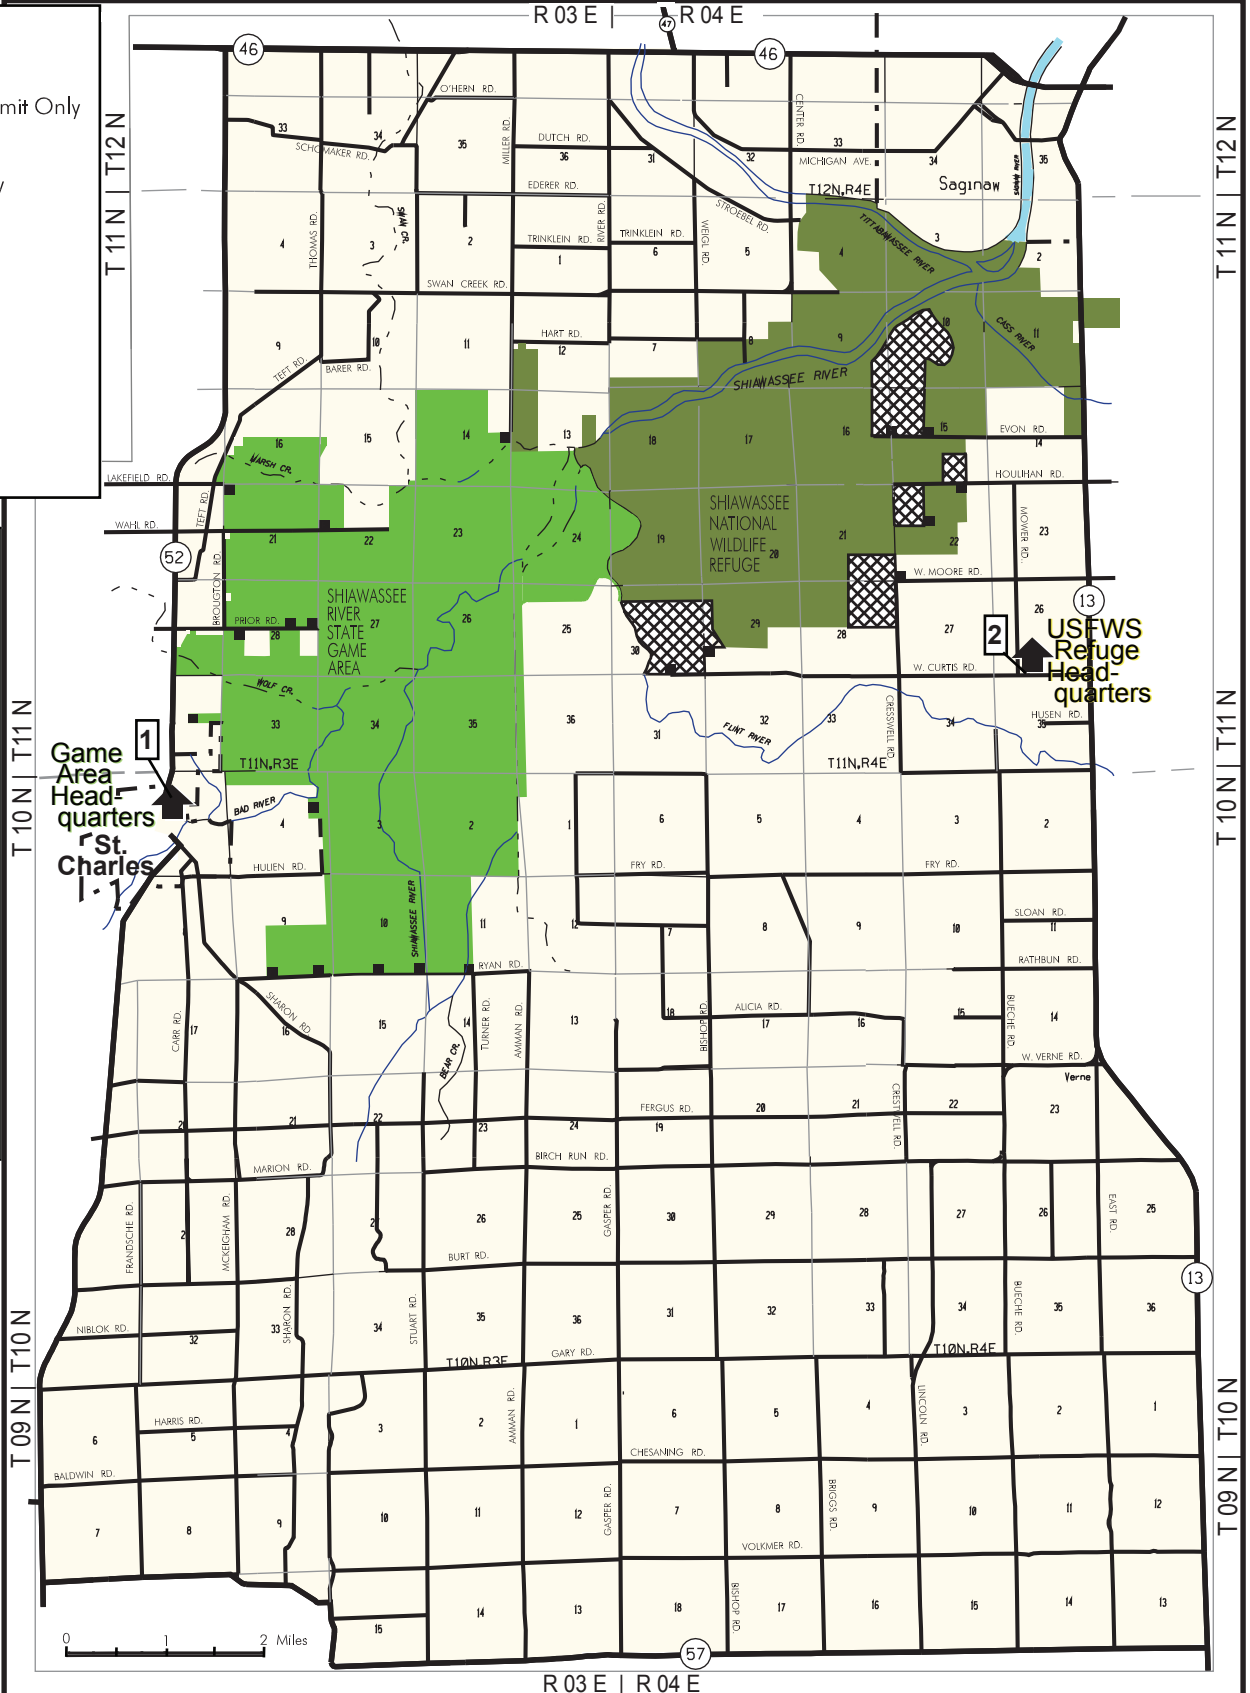

Legend:

- STATE LAND
- Hunting by Permit Only
- FEDERAL LAND
- Goose Hunting by Permit Only
- FEDERAL LAND
- No Hunting
- Parking Lots
- Road, Highway or County / paved
- Road: Poor dirt
- Lakes, Ponds, and wide rivers
- Rivers
- Intermittent or seasonal streams

MI-HUNT

For more information on this or other areas, contact DNR offices, visit the DNR online at www.michigan.gov/dnr or scan this QR-block.

Try Mi-HUNT, the DNR's online interactive mapping tool that helps you plan your hunting, trapping, or outdoor recreation adventures! www.michigan.gov/mihunt

GPS coordinates at flagged points (white box with number) for:

[1] Shiawassee River State Game Area headquarters is Lat. 43°18'04.4"N, Long. 84°08'25.5"W.

[2] Shiawassee National Wildlife Refuge Area (USFWS) headquarters is Lat. 43°21'30.8"N, Long. 83°57'27.7"W.