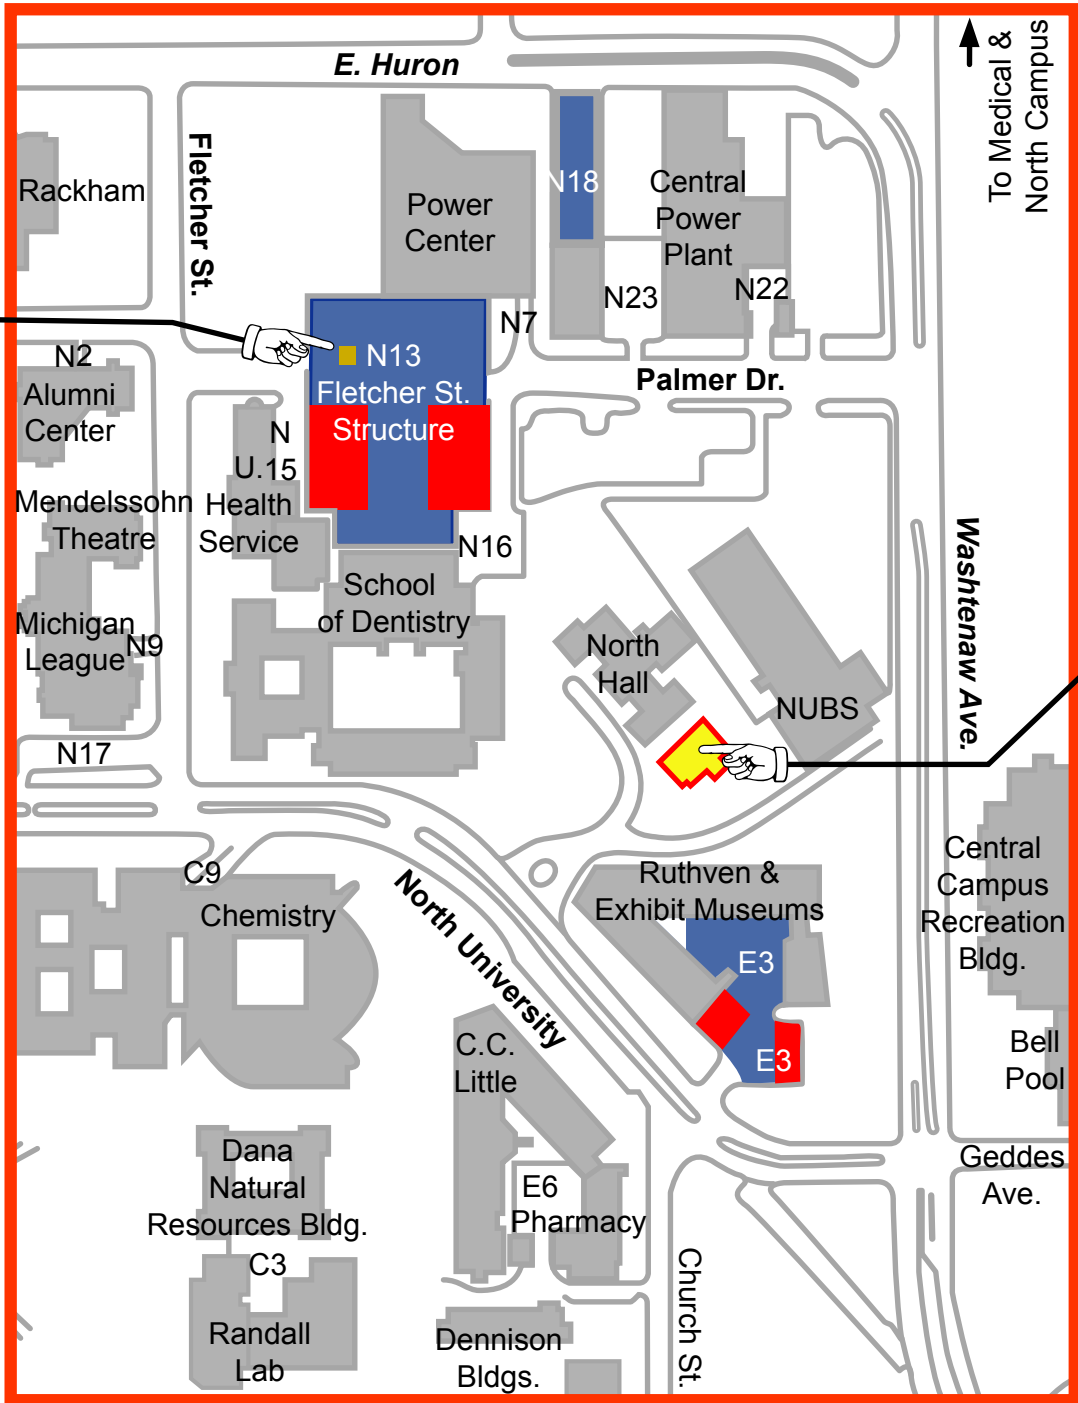

### **To IFR**

Heading south on US 23, follow M-14 west to exit 3 (Down Town Ann Arbor), Stay on Main Street about 1 mile, then left on Huron Street. (See Central Campus map attached).

### **Alternate Route to IFR**

Take US-23 south to Washtenaw Ave. (exit 39B West - Ann Arbor), go west on Washtenaw to Central Campus. (See Central Campus map attached).

Parking for State Vehicles

To Medical & North Campus

Museums Annex Bldg