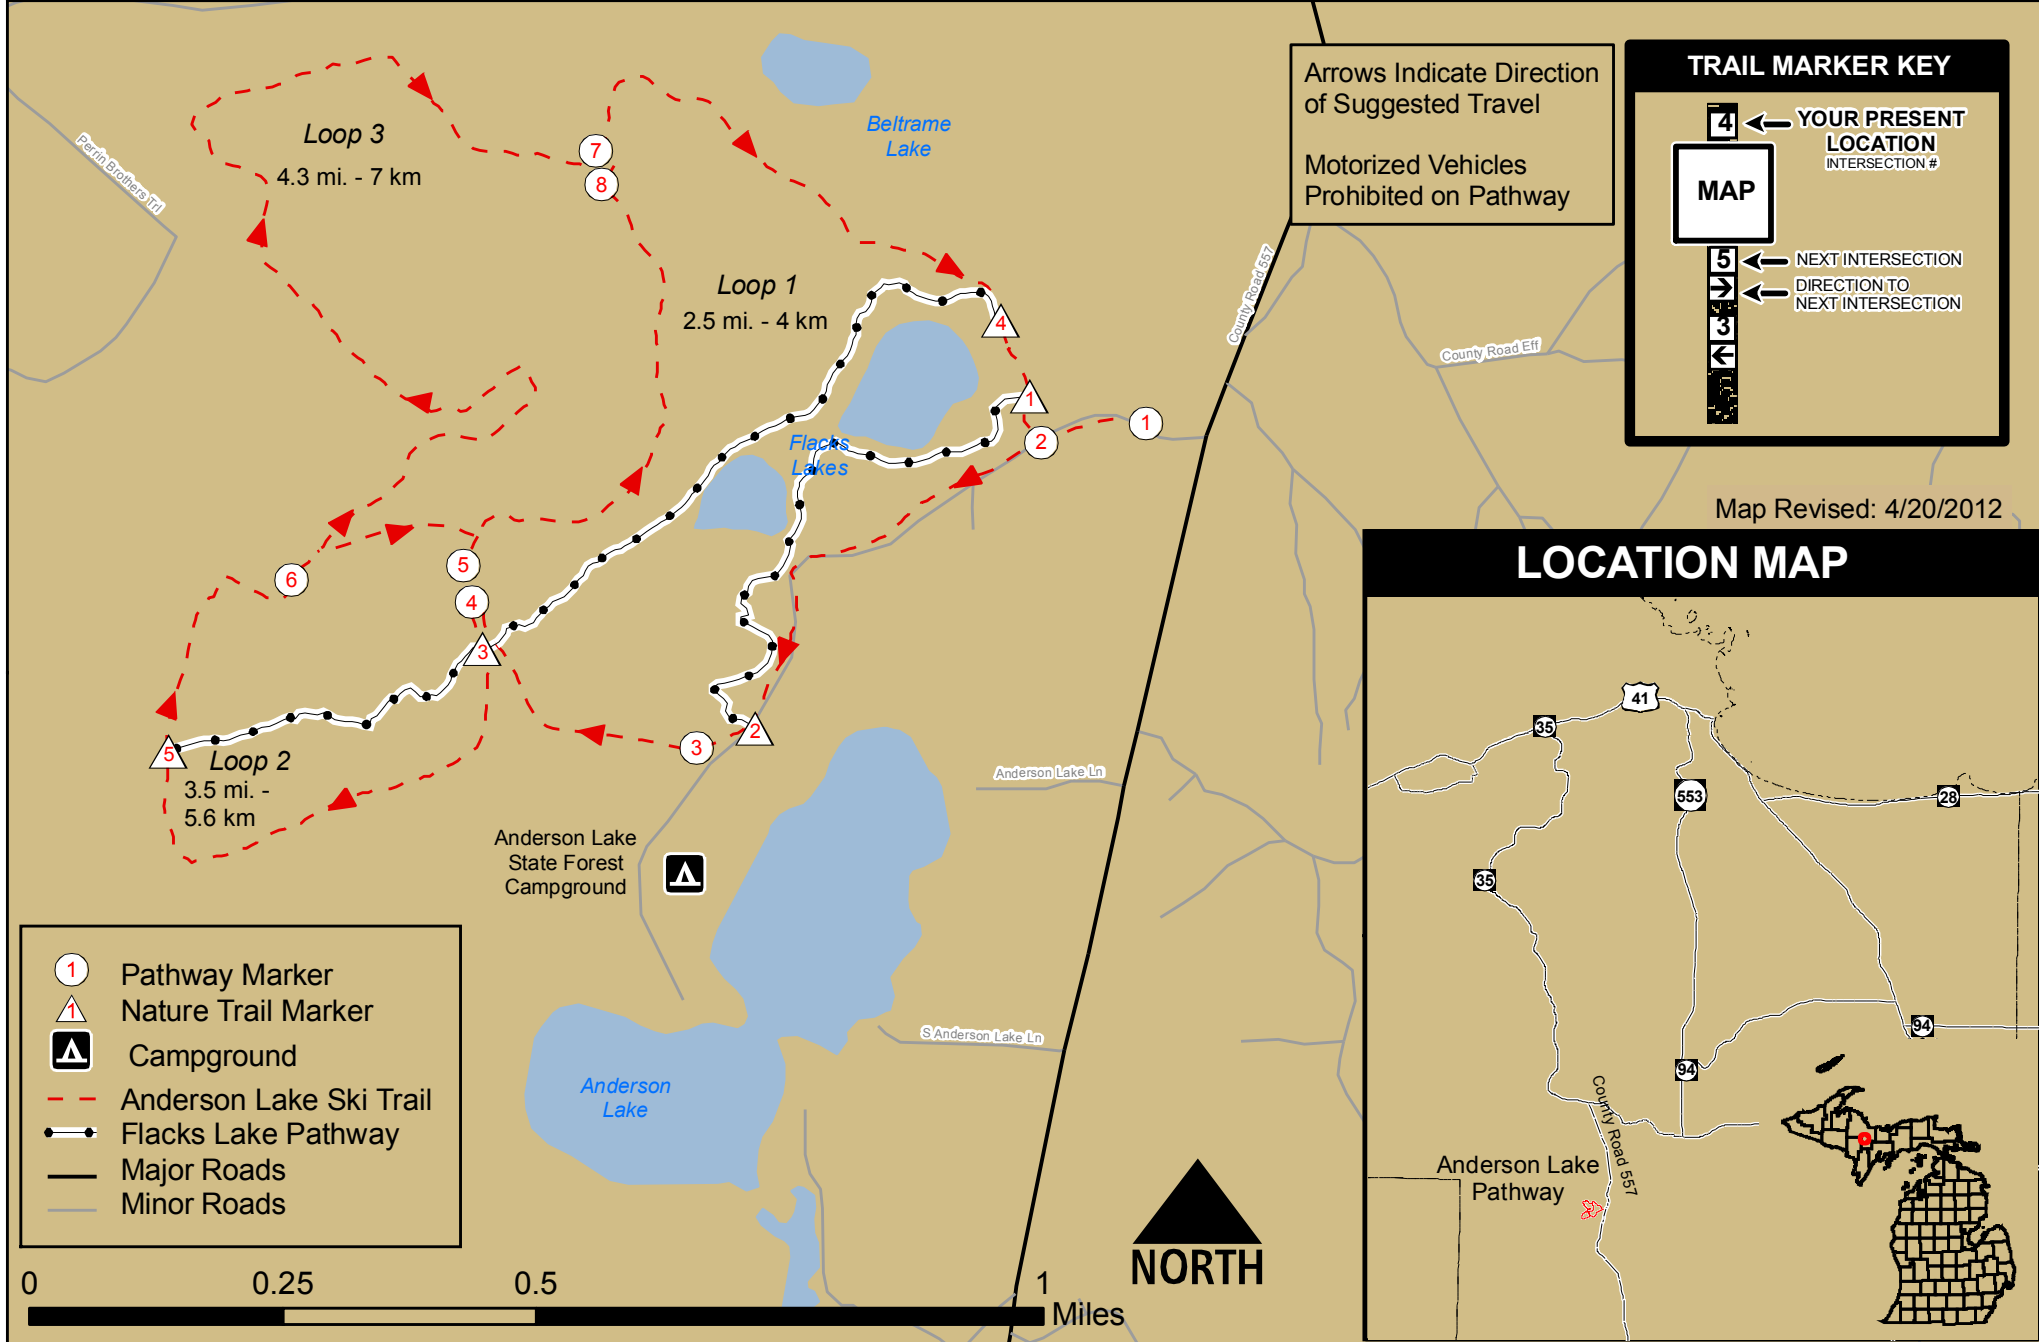

# Anderson Lake Pathway

## Cross Country Skiing

Arrows Indicate Direction of Suggested Travel

Motorized Vehicles Prohibited on Pathway

### TRAIL MARKER KEY

4 ← YOUR PRESENT LOCATION INTERSECTION #

MAP

5 ← NEXT INTERSECTION DIRECTION TO NEXT INTERSECTION

Map Revised: 4/20/2012

- ① Pathway Marker
- ▲ Nature Trail Marker
- ▲ Campground
- - - Anderson Lake Ski Trail
- Flacks Lake Pathway
- Major Roads
- Minor Roads