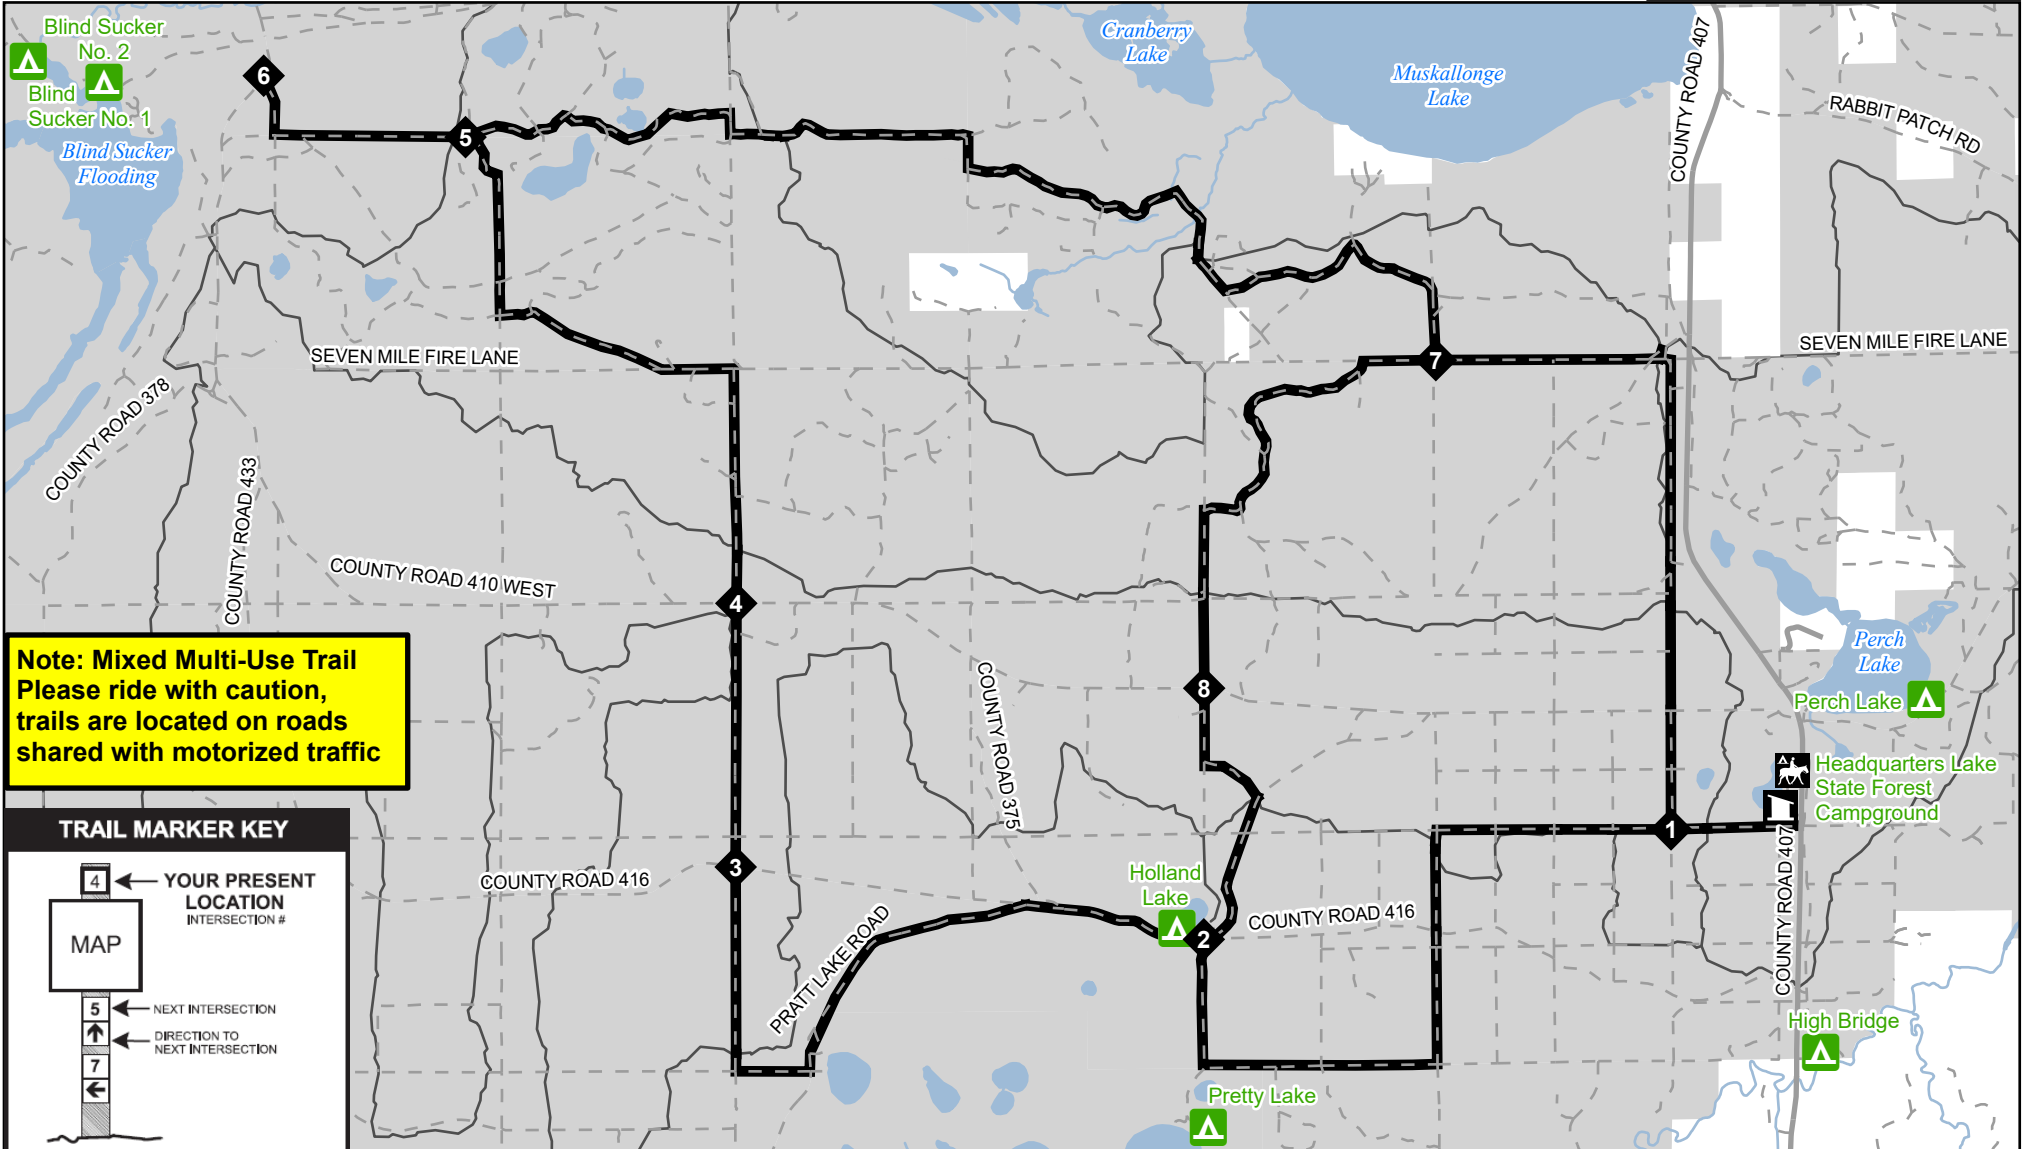

◆ Trail Marker

▣ Vault Toilet

🐎 Equestrian Campground

▲ State Forest Campground

— Headquarters Lake Equestrian Trails

— Designated ORV Trail

— Paved Road

- - - Gravel or Dirt Road

■ Lakes and Rivers

■ State Land

Headquarters Lake Equestrian Trails

Luce County, MI

Updated: 11/20/2019

www.michigan.gov/equestrian

Note: Mixed Multi-Use Trail
Please ride with caution,
trails are located on roads
shared with motorized traffic

TRAIL MARKER KEY

4 ← YOUR PRESENT LOCATION INTERSECTION #

MAP

5 ← NEXT INTERSECTION

↑ ← DIRECTION TO NEXT INTERSECTION

7 ←