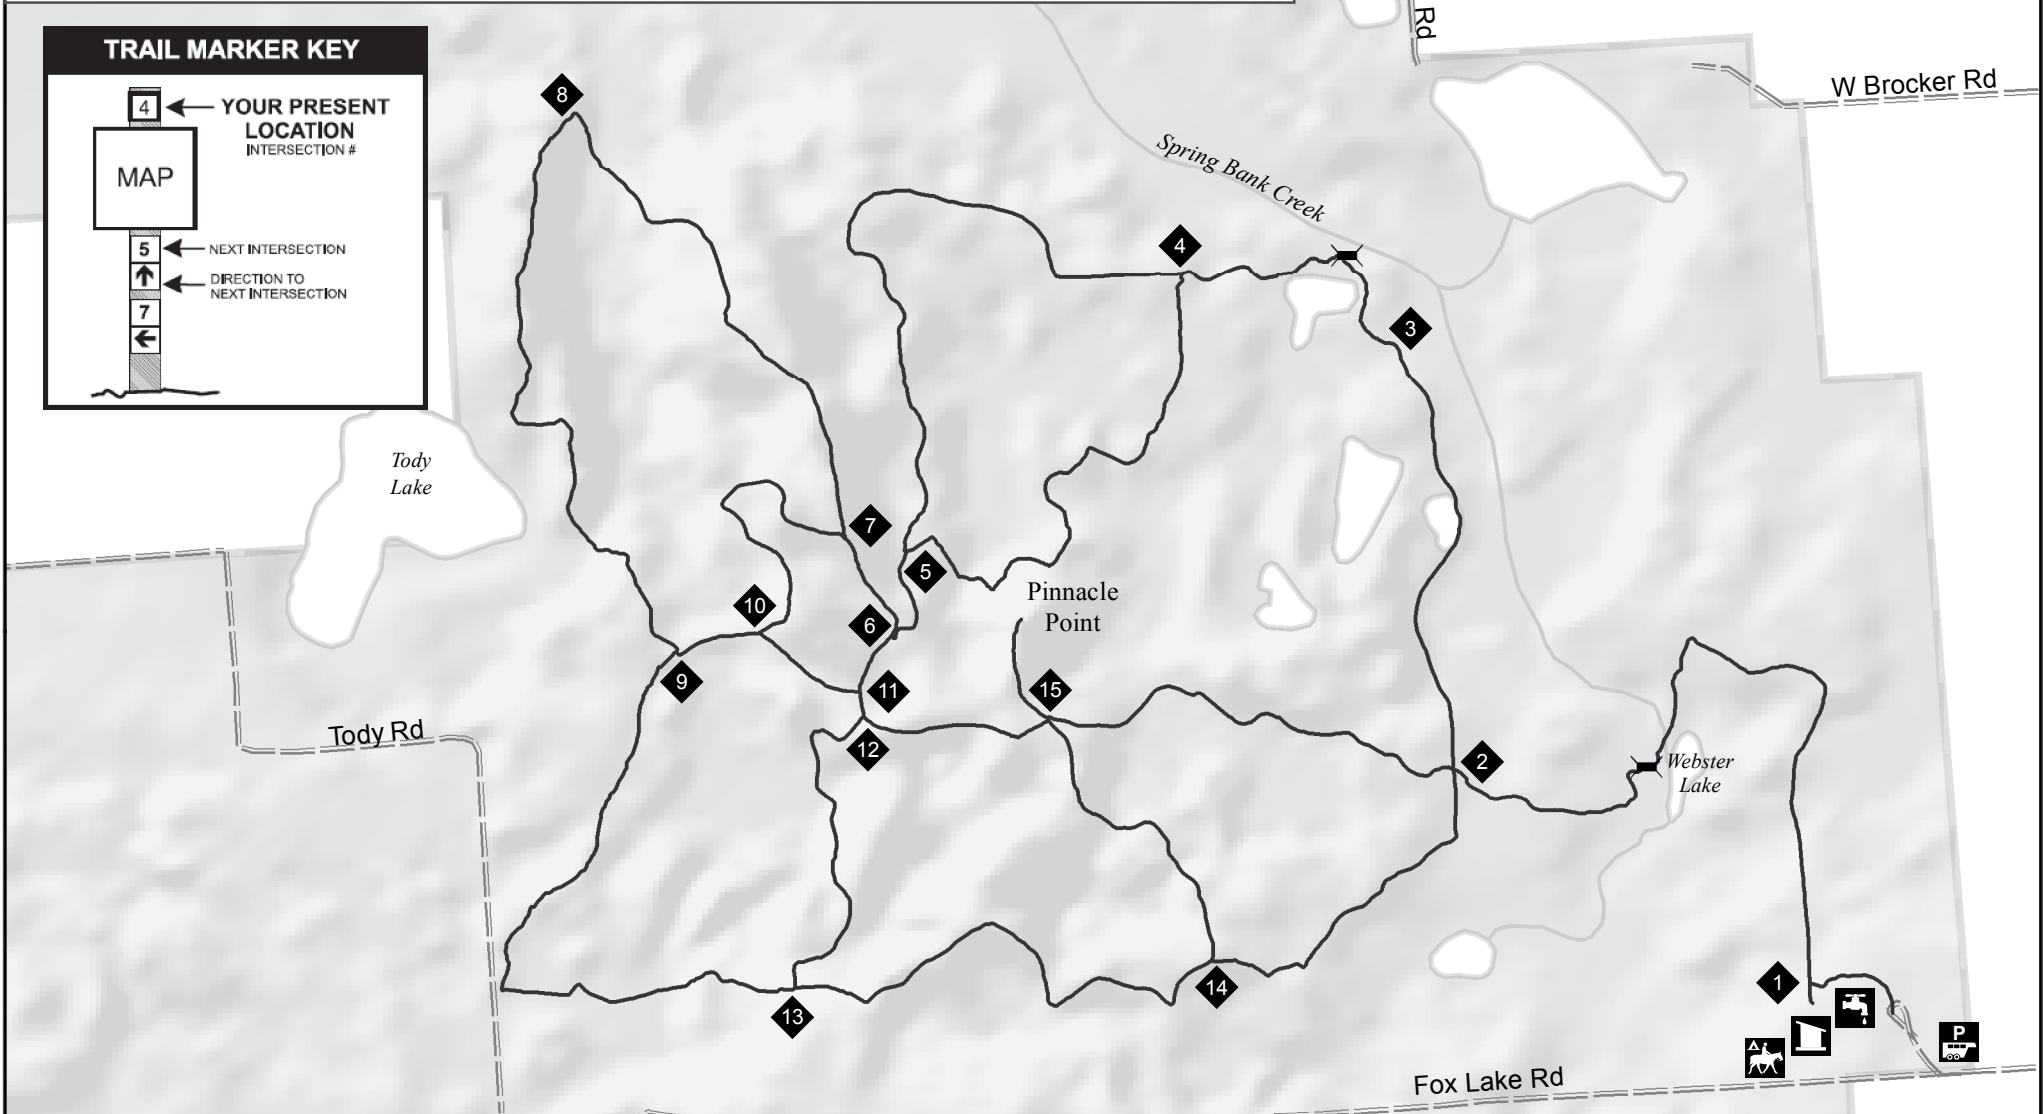

Ortonville Recreation Area Equestrian Trails

Created: 07/06/2017

TRAIL MARKER KEY

4 ← YOUR PRESENT LOCATION INTERSECTION #

MAP

5 ← NEXT INTERSECTION

↑ ← DIRECTION TO NEXT INTERSECTION

7 ←

←

	Equestrian Trail		Equestrian Staging
	Paved Road		Equestrian Campground
	Dirt Road		Drinking Water - Hand Pump
	River		Vault Toilet
	Lake		Bridge
	Trail Marker		

Michigan.gov/equestrian