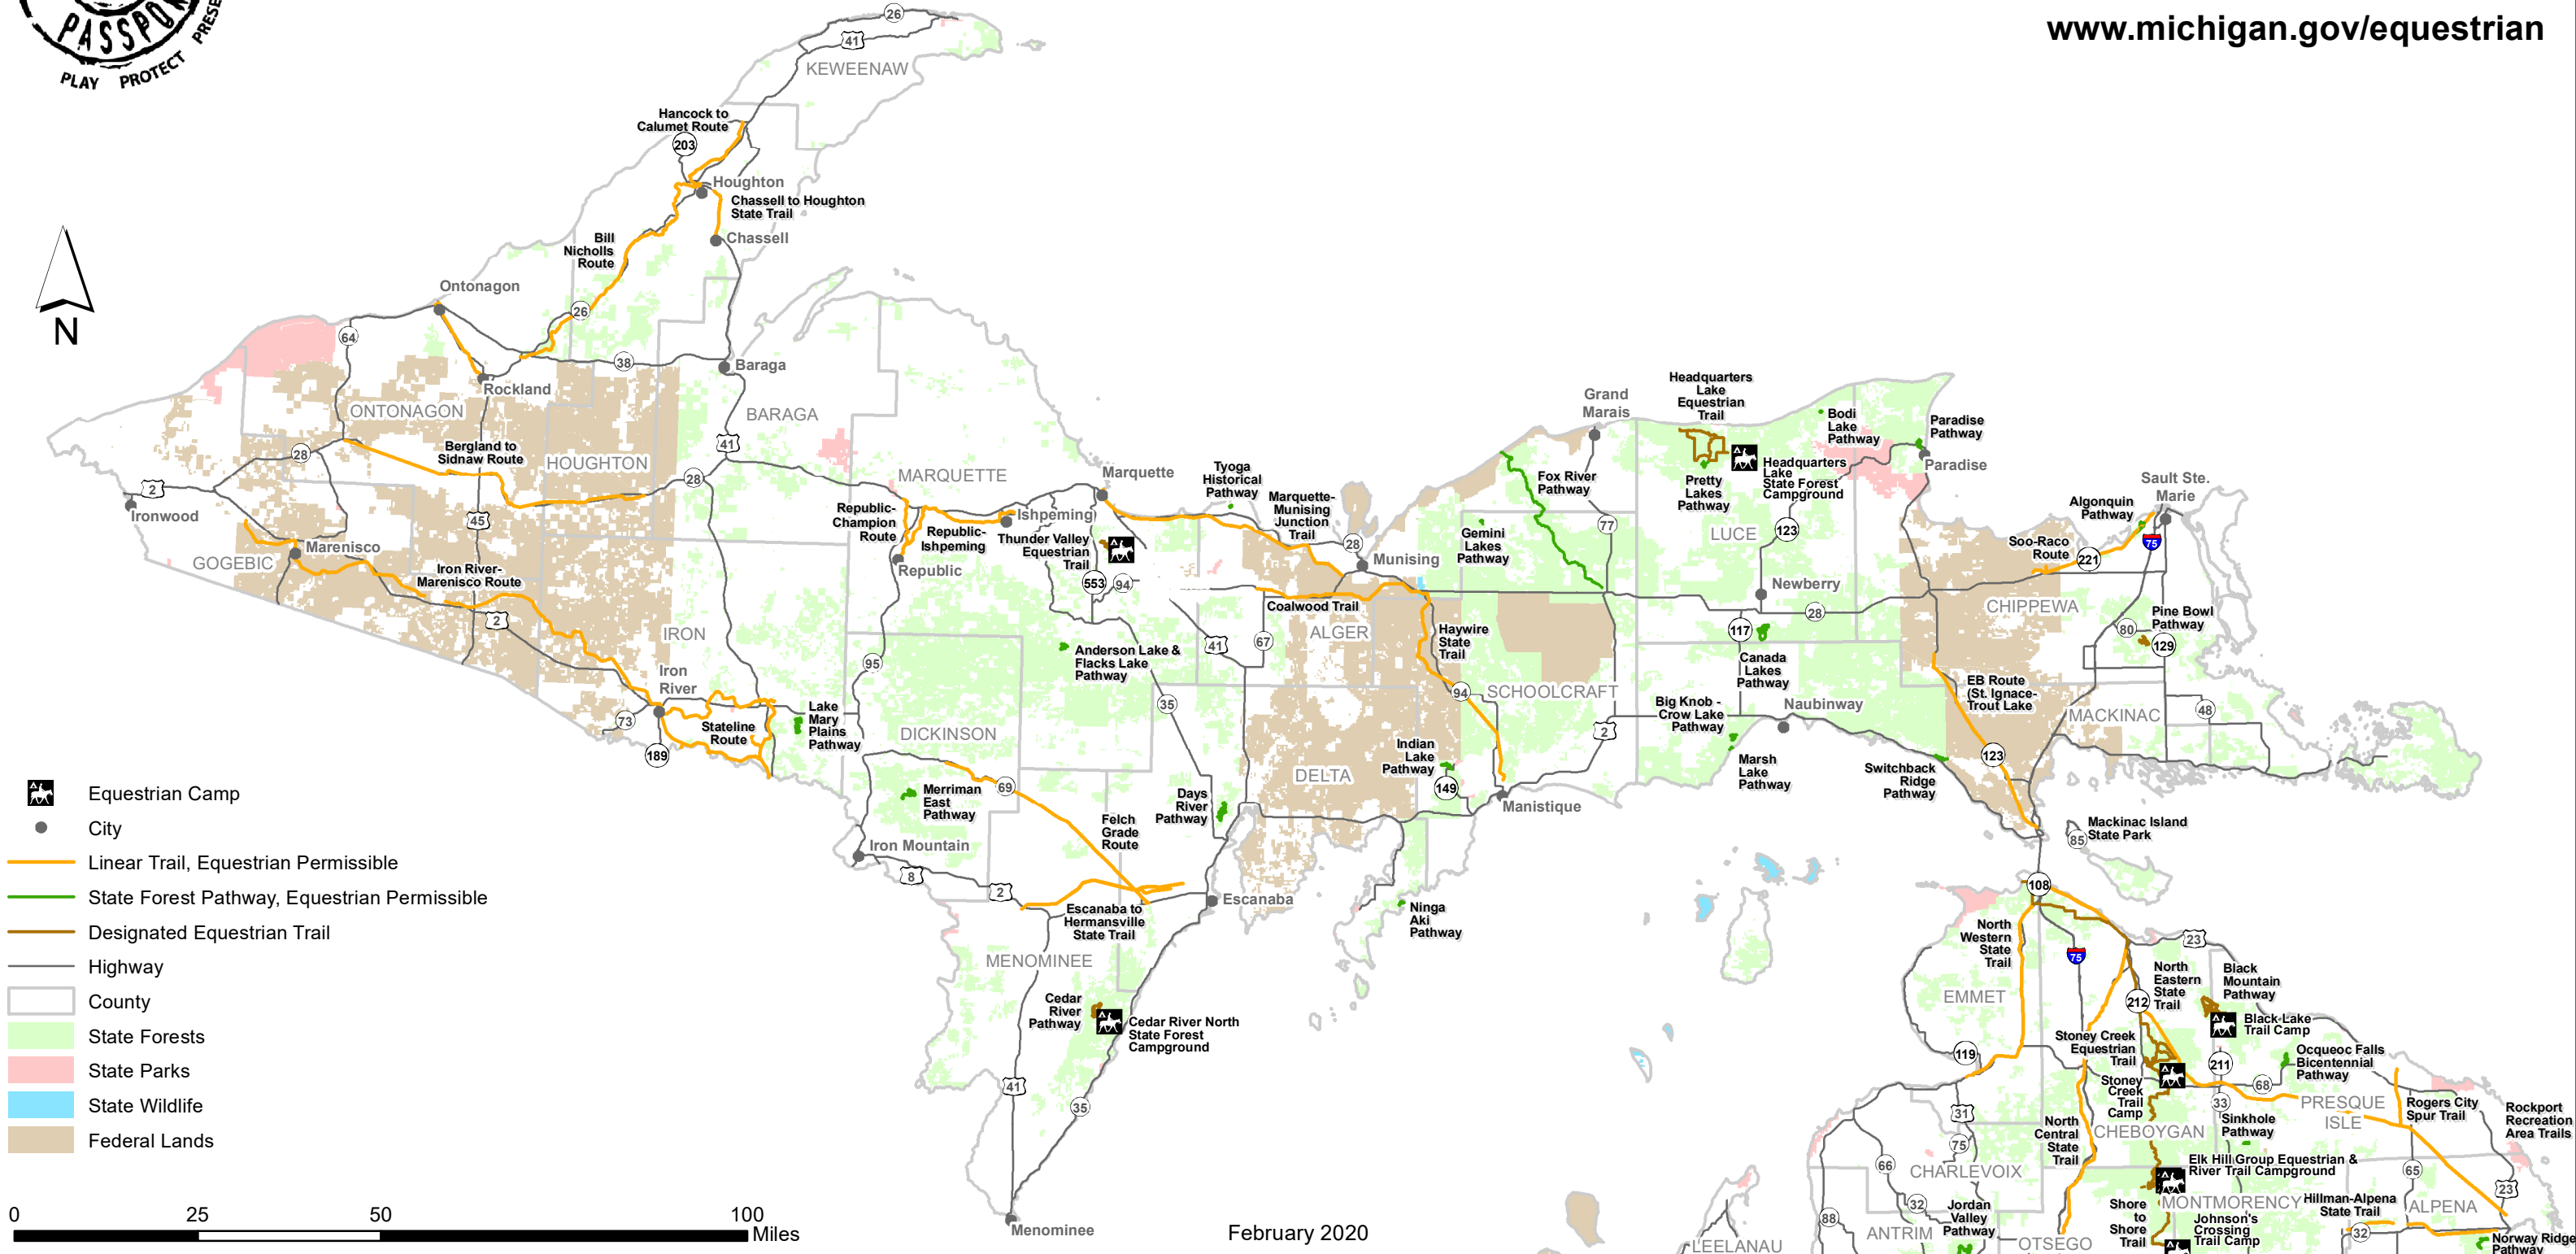

Michigan Department of Natural Resources Upper Peninsula Equestrian Trails

www.michigan.gov/equestrian

- Equestrian Camp
- City
- Linear Trail, Equestrian Permissible
- State Forest Pathway, Equestrian Permissible
- Designated Equestrian Trail
- Highway
- County
- State Forests
- State Parks
- State Wildlife
- Federal Lands

February 2020