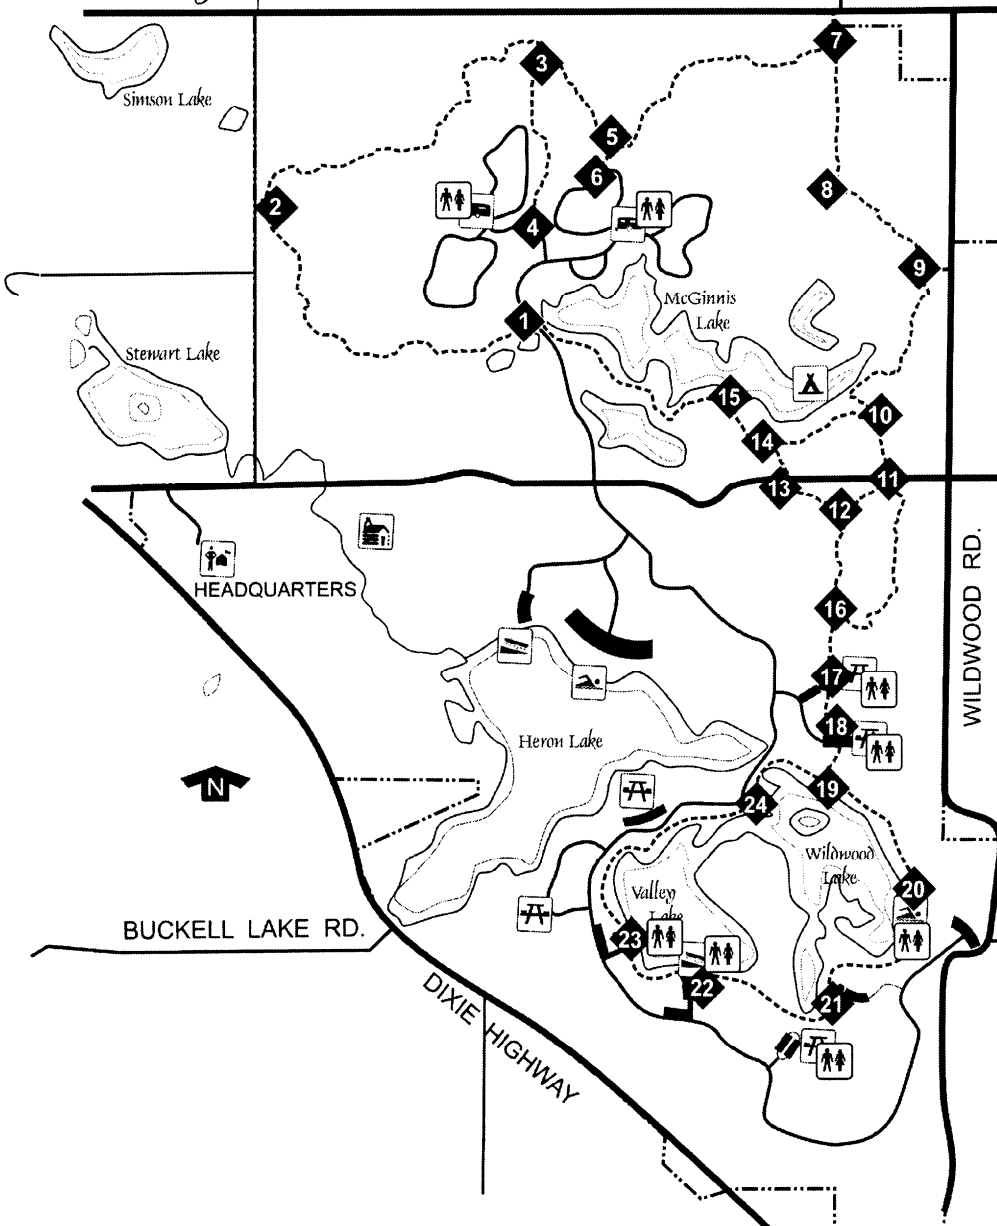

HOLLY RECREATION AREA TRAILS

GRANGE HALL RD.

GRANGE HALL RD.

TRAIL MARKER KEY

4 ← YOUR PRESENT LOCATION INTERSECTION #

MAP

5 ← NEXT INTERSECTION

← DIRECTION TO NEXT INTERSECTION

MC GINNIS RD.

WILDWOOD RD.

--- SKI / HIKING TRAIL

— PAVED ROAD

... PARK BOUNDARY

8 INTERSECTION #

| | | | |
|--|-------------------|--|---------------------|
| | RESTROOMS | | RUSTIC CAMPGROUND |
| | MODERN CAMPGROUND | | NO WHEELED VEHICLES |
| | PICNIC AREA | | NO LOOSE PETS |
| | CABIN | | RESTROOM |

BUCKELL LAKE RD.

DIXIE HIGHWAY