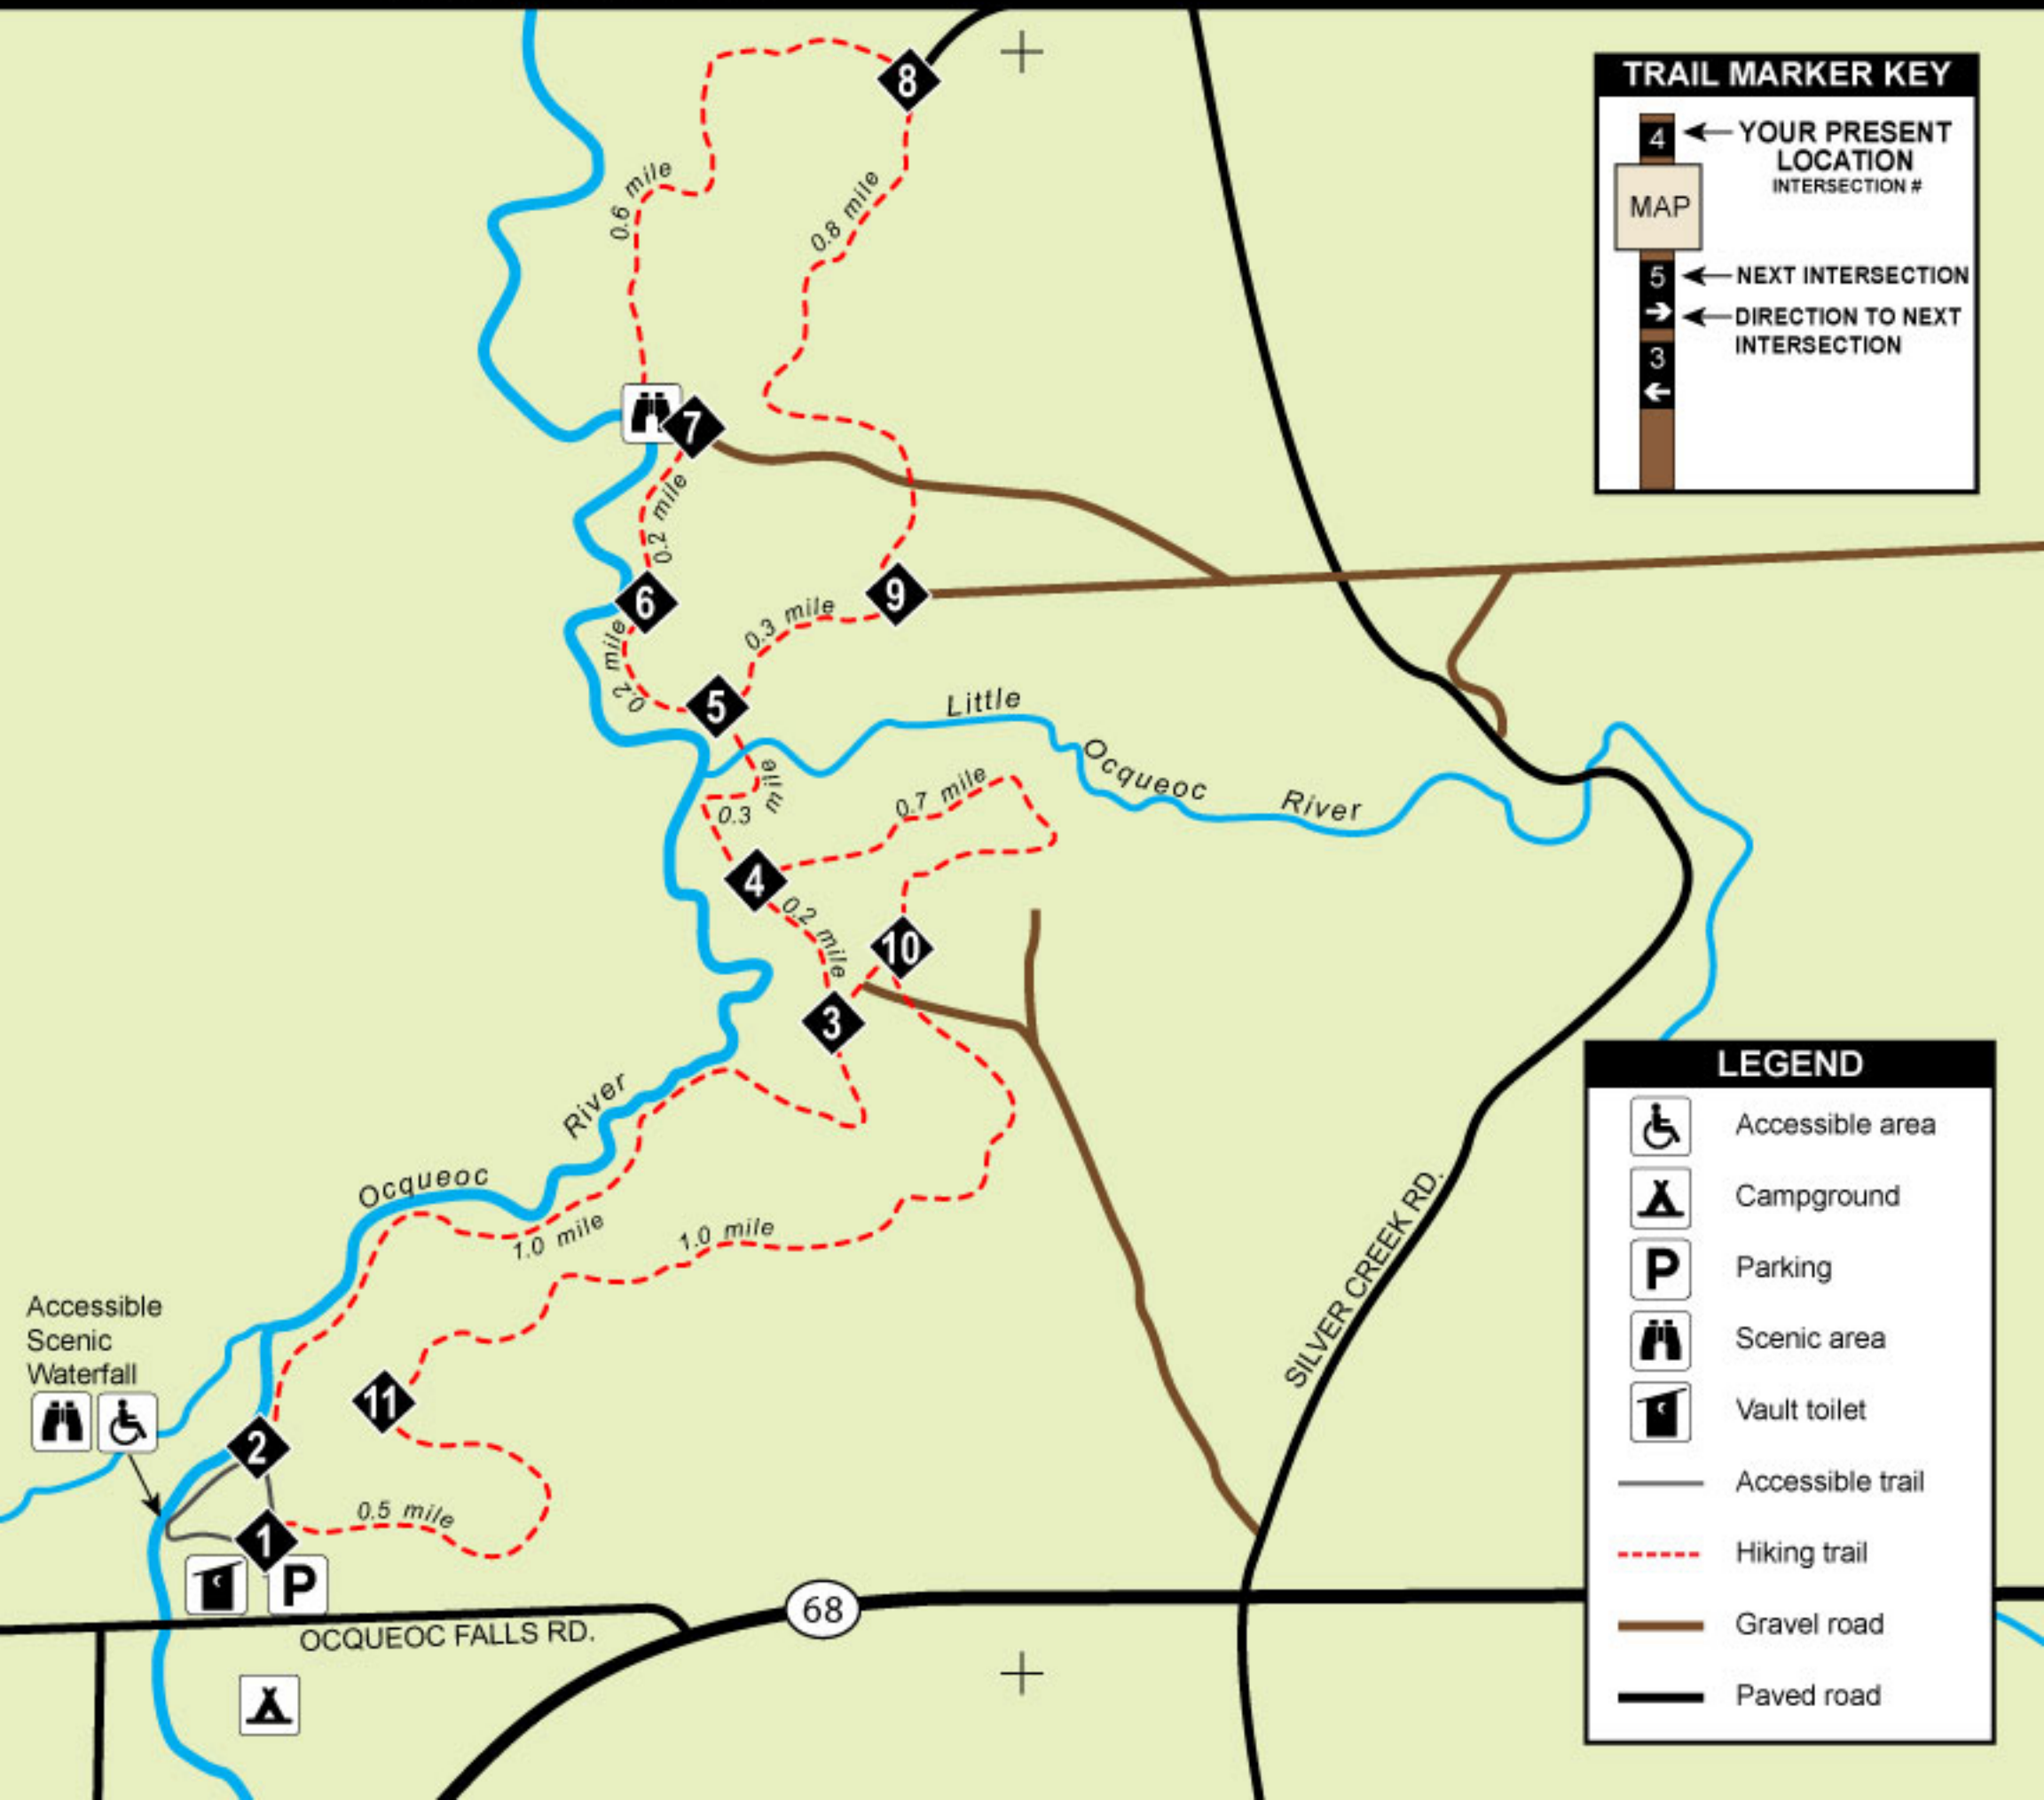

Ocqueoc Falls Bicentennial Pathway

Mackinaw State Forest

TRAIL MARKER KEY

	← YOUR PRESENT LOCATION INTERSECTION #
	← NEXT INTERSECTION
	→ DIRECTION TO NEXT INTERSECTION

MAP

LEGEND

	Accessible area
	Campground
	Parking
	Scenic area
	Vault toilet
	Accessible trail
	Hiking trail
	Gravel road
	Paved road