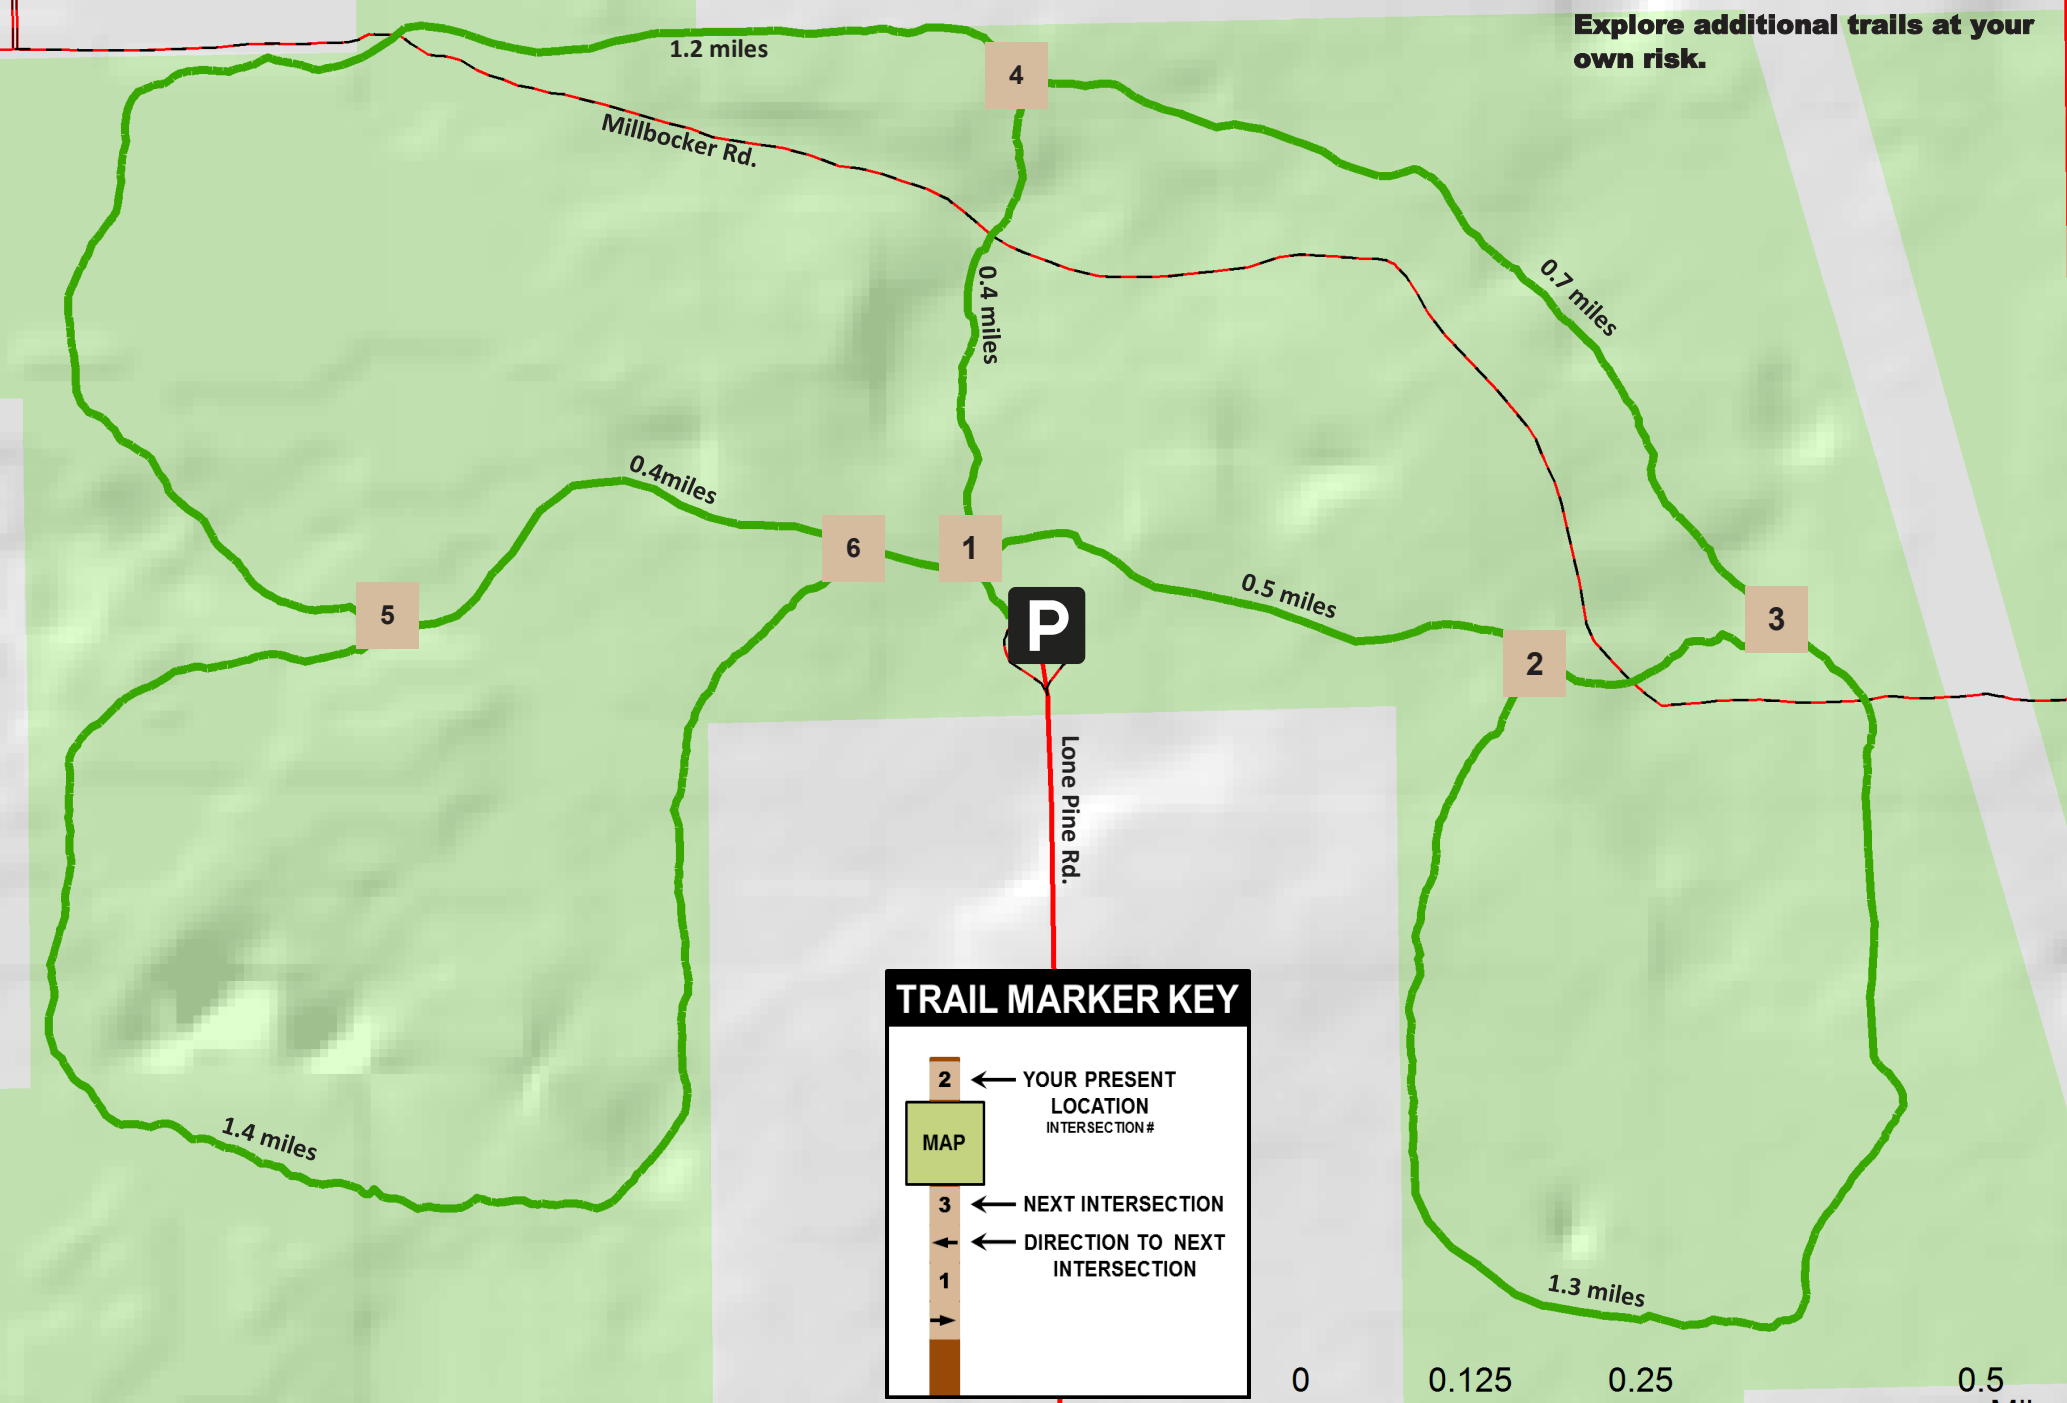

Pine Baron Pathway

LEGEND

	PATHWAY		PUBLIC LAND
	FOREST ROAD		PRIVATE LAND
	PARKING		

Designated trails are marked with blue triangles:

Explore additional trails at your own risk.

TRAIL MARKER KEY

	← YOUR PRESENT LOCATION INTERSECTION#
	← NEXT INTERSECTION
	← DIRECTION TO NEXT INTERSECTION